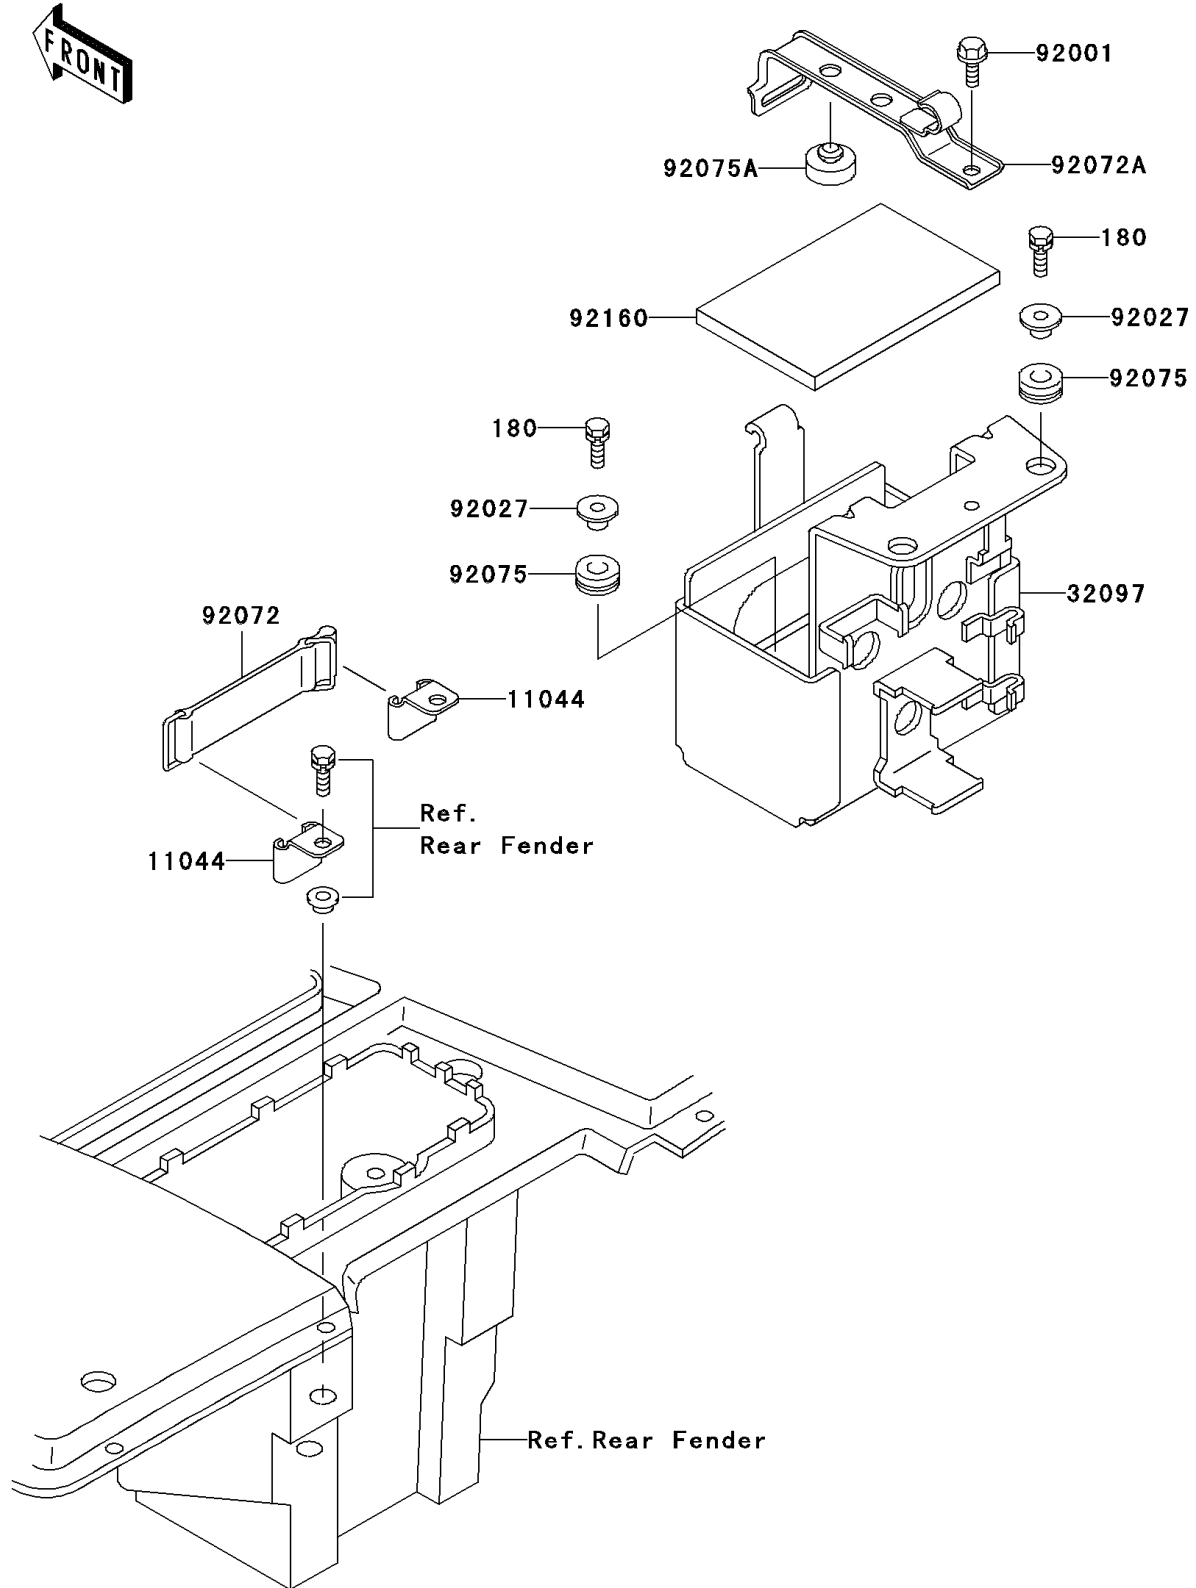

2003 Bayou 300 PARTS DIAGRAM

Frame Fittings

F2131

2003 Bayou 300 PARTS LIST

Frame Fittings

ITEM NAME	PART NUMBER	QUANTITY
BOLT-UPSET-WS (Ref # 180)	180D0620	4
BRACKET,TOOL (Ref # 11044)	11044-1535	2
CASE-BATTERY (Ref # 32097)	32097-1184	1
BOLT,W/P,6X16 (Ref # 92001)	92001-1860	1
COLLAR,L=9.6 (Ref # 92027)	92027-1045	4
BAND (Ref # 92072)	92072-1044	1
BAND,BATTERY (Ref # 92072A)	92072-1230	1
DAMPER (Ref # 92075)	92075-1167	4
DAMPER (Ref # 92075A)	92075-281	2
DAMPER,BATTERY (Ref # 92160)	92160-1100	1