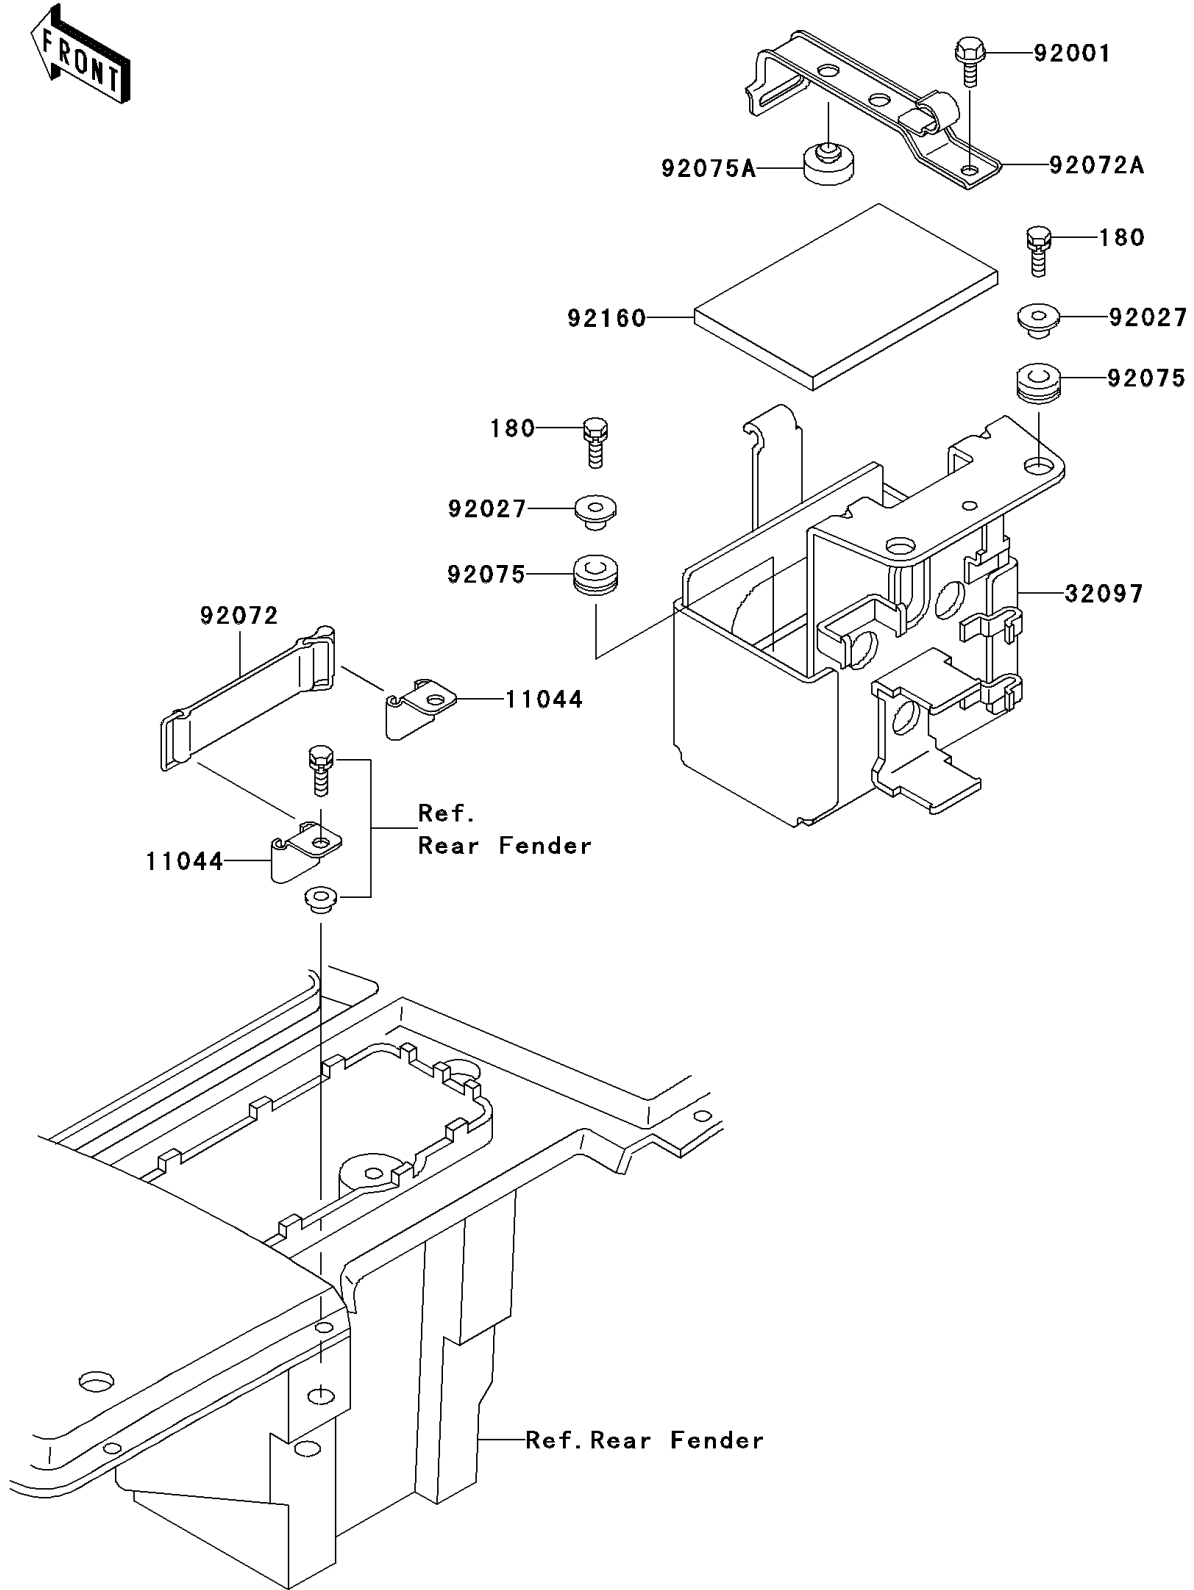

2004 Bayou 300 PARTS DIAGRAM

Frame Fittings

F2131

2004 Bayou 300 PARTS LIST

Frame Fittings

ITEM NAME	PART NUMBER	QUANTITY
BOLT-UPSET-WS (Ref # 180)	180D0620	4
BRACKET,TOOL (Ref # 11044)	11044-1535	2
CASE-BATTERY (Ref # 32097)	32097-1184	1
BOLT,W/P,6X16 (Ref # 92001)	92001-1860	1
COLLAR,L=9.6 (Ref # 92027)	92027-1045	4
BAND (Ref # 92072)	92072-1044	1
BAND,BATTERY (Ref # 92072A)	92072-1230	1
DAMPER (Ref # 92075)	92075-1167	4
DAMPER (Ref # 92075A)	92075-281	2
DAMPER,BATTERY (Ref # 92160)	92160-1100	1