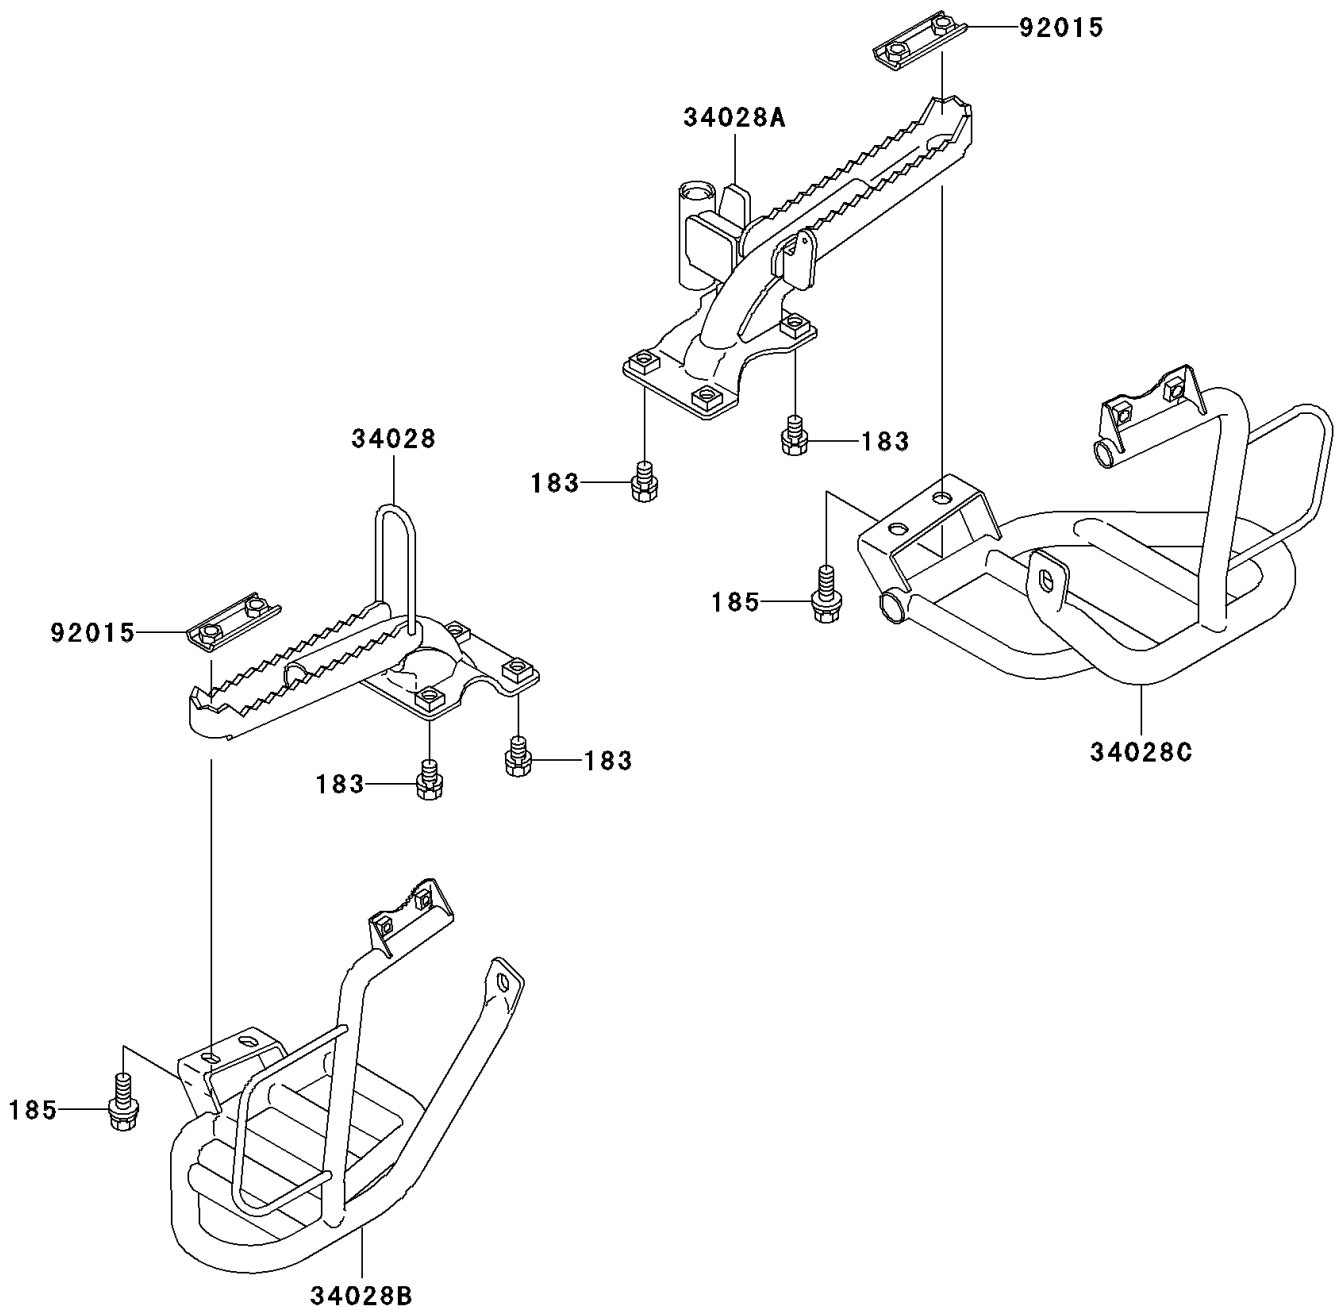

# 2003 Bayou 300 PARTS DIAGRAM

Footrests

F2160

## 2003 Bayou 300 PARTS LIST

### Footrests

ITEM NAME	PART NUMBER	QUANTITY
BOLT-UPSET-WS-SMALL (Ref # 183)	183H0818	8
BOLT-UPSET-WSP-SMALL,8X20 (Ref # 185)	185J0820	4
STEP (Ref # 34028)	34028-1271	1
STEP,RH (Ref # 34028A)	34028-1279	1
STEP,FOOT BOARD,LH (Ref # 34028B)	34028-1310	1
STEP,FOOT BOARD,RH (Ref # 34028C)	34028-1311	1
NUT (Ref # 92015)	92015-1732	2