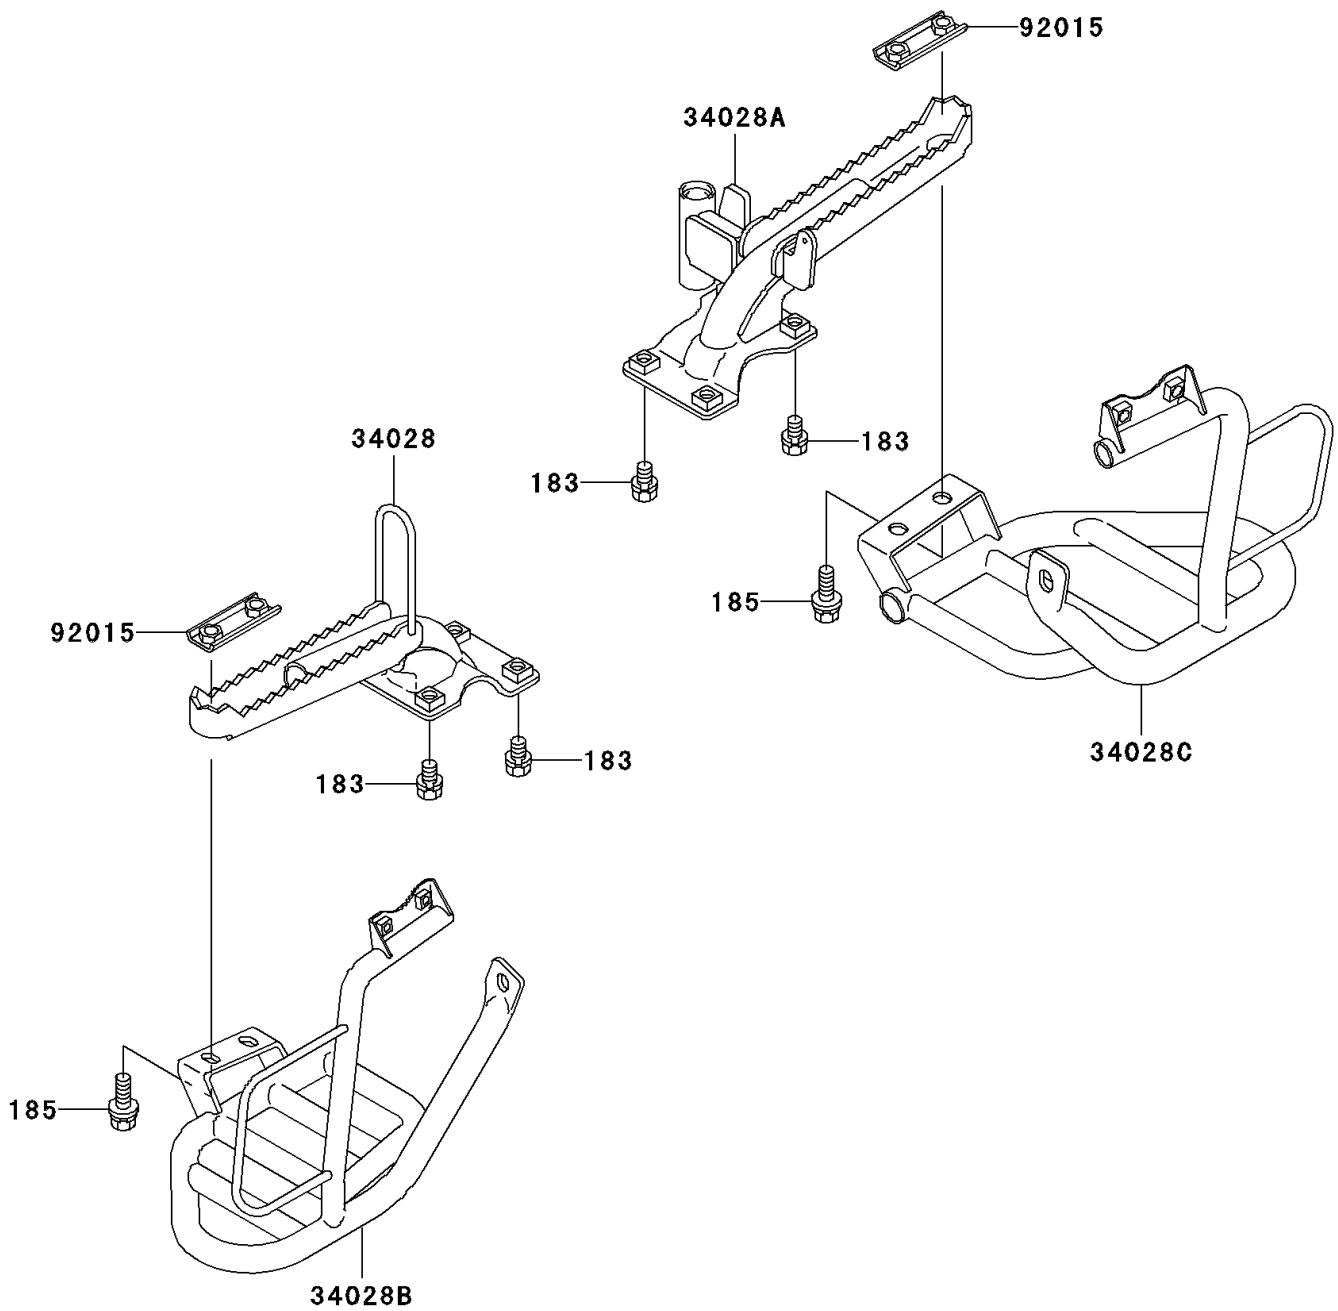

# 2004 Bayou 300 PARTS DIAGRAM

Footrests

F2160

## 2004 Bayou 300 PARTS LIST

### Footrests

| ITEM NAME                             | PART NUMBER | QUANTITY |
|---------------------------------------|-------------|----------|
| BOLT-UPSET-WS-SMALL (Ref # 183)       | 183H0818    | 8        |
| BOLT-UPSET-WSP-SMALL,8X20 (Ref # 185) | 185J0820    | 4        |
| STEP (Ref # 34028)                    | 34028-1271  | 1        |
| STEP,RH (Ref # 34028A)                | 34028-1279  | 1        |
| STEP,FOOT BOARD,LH (Ref # 34028B)     | 34028-1310  | 1        |
| STEP,FOOT BOARD,RH (Ref # 34028C)     | 34028-1311  | 1        |
| NUT (Ref # 92015)                     | 92015-1732  | 2        |