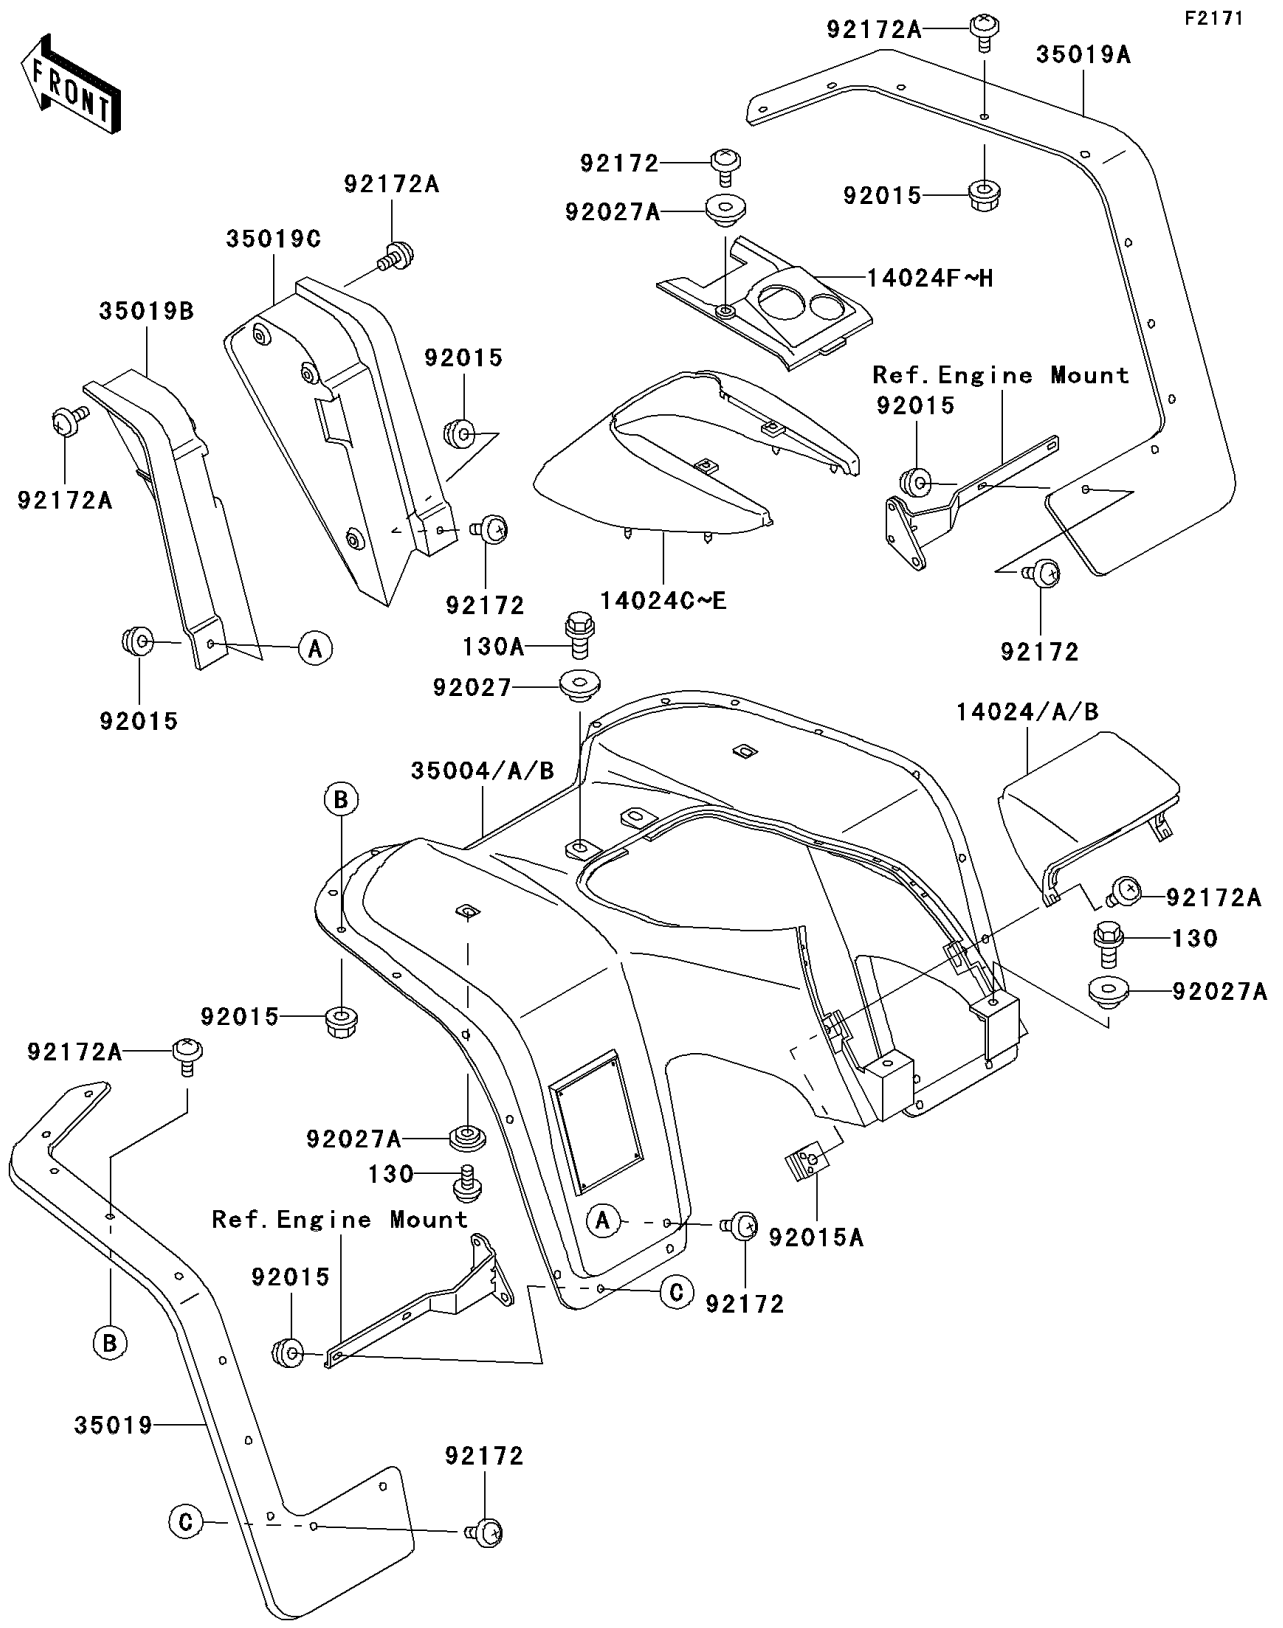

2003 Bayou 300 PARTS DIAGRAM

Front Fender(s)

2003 Bayou 300 PARTS LIST

Front Fender(s)

ITEM NAME	PART NUMBER	QUANTITY
BOLT-FLANGED,6X14 (Ref # 130)	130C0614	4
BOLT-FLANGED,8X20 (Ref # 130A)	130C0820	2
COVER,FRONT FENDER,RR,A.RED (Ref # 14024)	14024-1093-260	1
COVER,FRONT FENDER,RR,H.GREEN (Ref # 14024A)	14024-1093-6A	1
COVER,FRONT FENDER,FR,A.RED (Ref # 14024C)	14024-1544-260	1
COVER,FRONT FENDER,FR,H.GREEN (Ref # 14024D)	14024-1544-6A	1
COVER,FUEL TANK,A.RED (Ref # 14024F)	14024-1545-260	1
COVER,FUEL TANK,H.GREEN (Ref # 14024G)	14024-1545-6A	1
FENDER-FRONT,A.RED (Ref # 35004)	35004-1382-260	1
FENDER-FRONT,H.GREEN (Ref # 35004A)	35004-1382-6A	1
FLAP,FR,LH (Ref # 35019)	35019-1146	1
FLAP,FR,RH (Ref # 35019A)	35019-1147	1
FLAP,FR,INSIDE,LH (Ref # 35019B)	35019-1208	1
FLAP,FR,INSIDE,RH (Ref # 35019C)	35019-1209	1
NUT,LOCK,FLANGED,6MM (Ref # 92015)	92015-1675	22
NUT,CLAMP,6MM (Ref # 92015A)	92015-1678	4
COLLAR,L=5.6 (Ref # 92027)	92027-1909	2
COLLAR,L=4.7 (Ref # 92027A)	92027-1964	6
SCREW,6X18 (Ref # 92172)	92172-0002	8
SCREW,6X14 (Ref # 92172A)	92172-0004	24