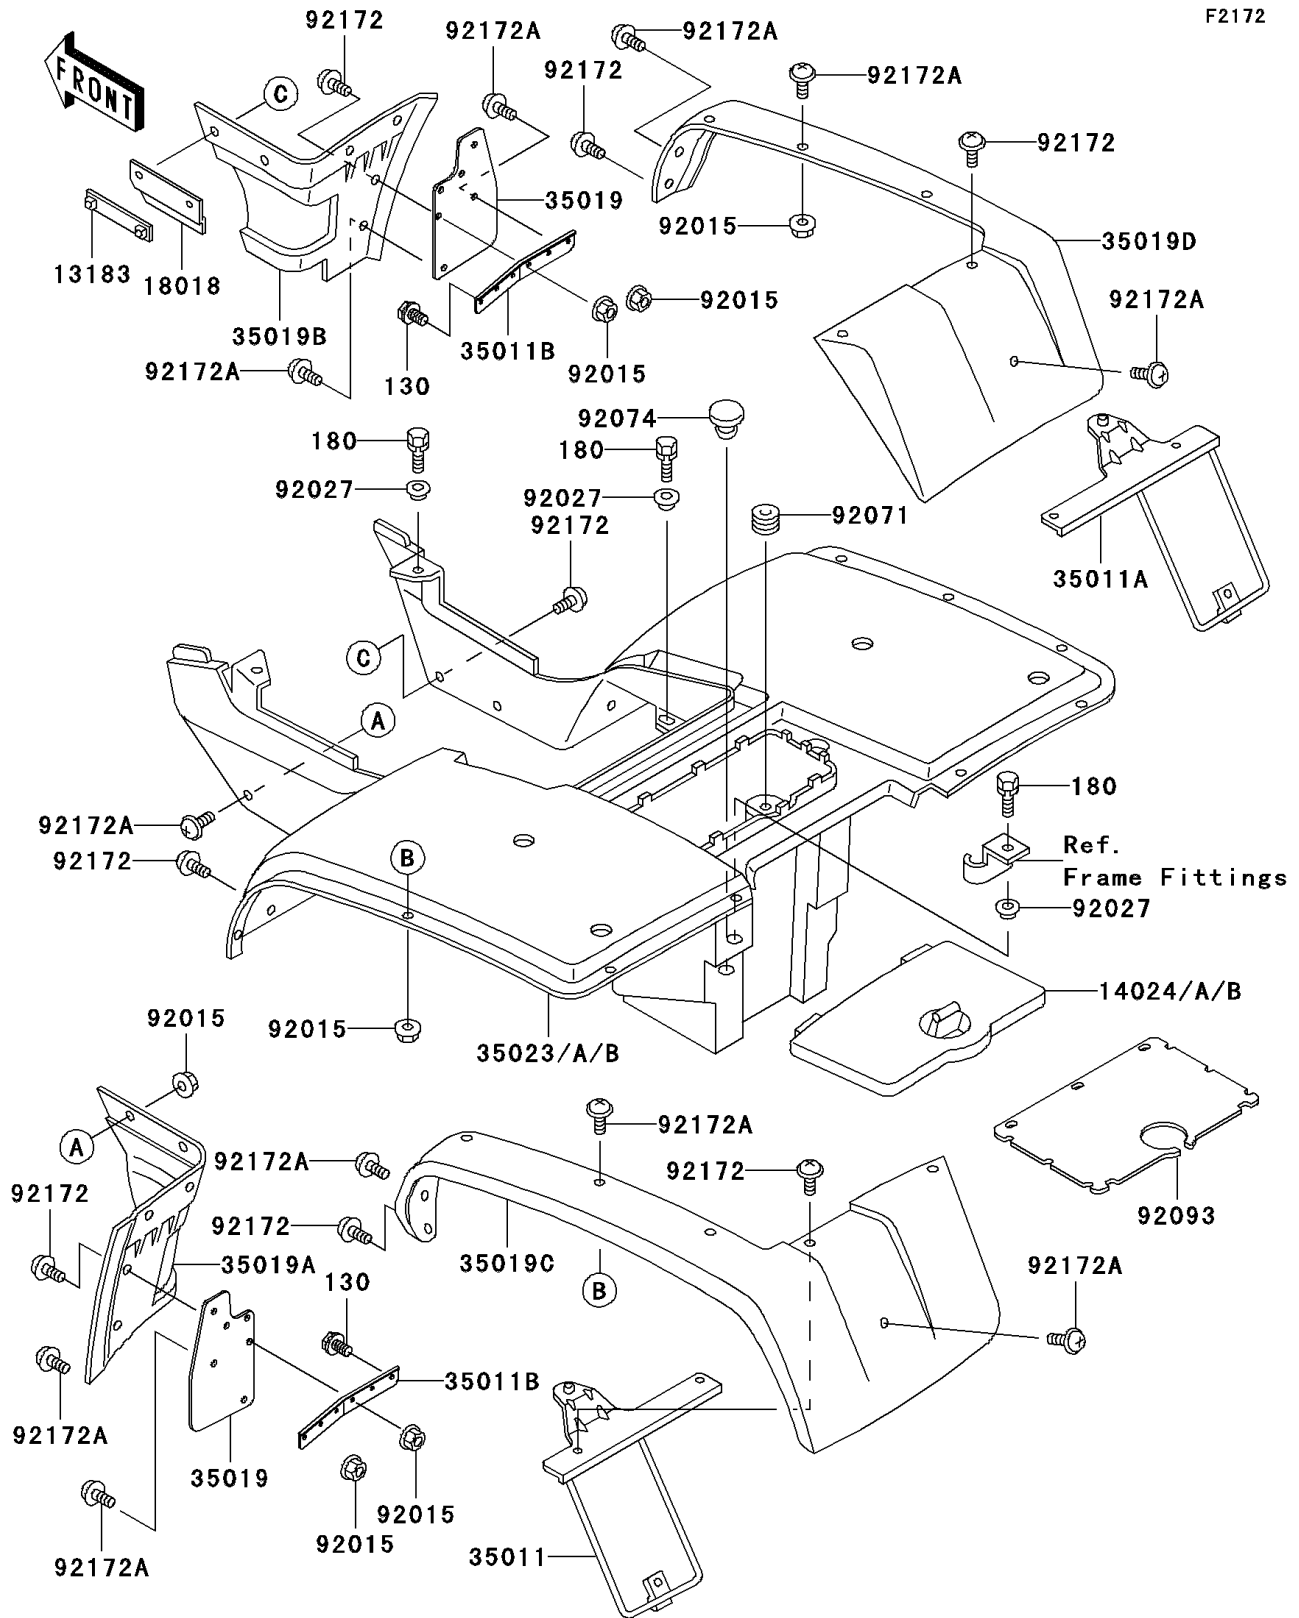

2003 Bayou 300 PARTS DIAGRAM

Rear Fender(s)

F2172

2003 Bayou 300 PARTS LIST

Rear Fender(s)

ITEM NAME	PART NUMBER	QUANTITY
BOLT-FLANGED,6X10,BLACK (Ref # 130)	130C0610	4
BOLT-UPSET-WS (Ref # 180)	180D0618	6
PLATE,HEAT GUARD (Ref # 13183)	13183-1035	1
COVER,REAR FENDER,A.RED (Ref # 14024)	14024-1095-260	1
COVER,REAR FENDER,H.GREEN (Ref # 14024A)	14024-1095-6A	1
PLATE-HEAT GUARD (Ref # 18018)	18018-1071	1
STAY,REAR FLAP,LH (Ref # 35011)	35011-1418	1
STAY,REAR FLAP,RH (Ref # 35011A)	35011-1419	1
STAY,FLAP,OUTER (Ref # 35011B)	35011-1435	2
FLAP,FR,OUTER (Ref # 35019)	35019-1224	2
FLAP,FR,LH (Ref # 35019A)	35019-1225	1
FLAP,FR,RH (Ref # 35019B)	35019-1226	1
FLAP,RR,LH (Ref # 35019C)	35019-1227	1
FLAP,RR,RH (Ref # 35019D)	35019-1228	1
FENDER-REAR,A.RED (Ref # 35023)	35023-1139-260	1
FENDER-REAR,H.GREEN (Ref # 35023A)	35023-1139-6A	1
NUT,LOCK,FLANGED,6MM (Ref # 92015)	92015-1675	22
COLLAR,L=5.6 (Ref # 92027)	92027-1933	6
GROMMET (Ref # 92071)	92071-1131	1
PLUG,11X3.2 (Ref # 92074)	92074-038	1
SEAL,REAR FENDER COVER (Ref # 92093)	92093-1537	1
SCREW,6X18 (Ref # 92172)	92172-0002	12
SCREW,6X14 (Ref # 92172A)	92172-0004	18