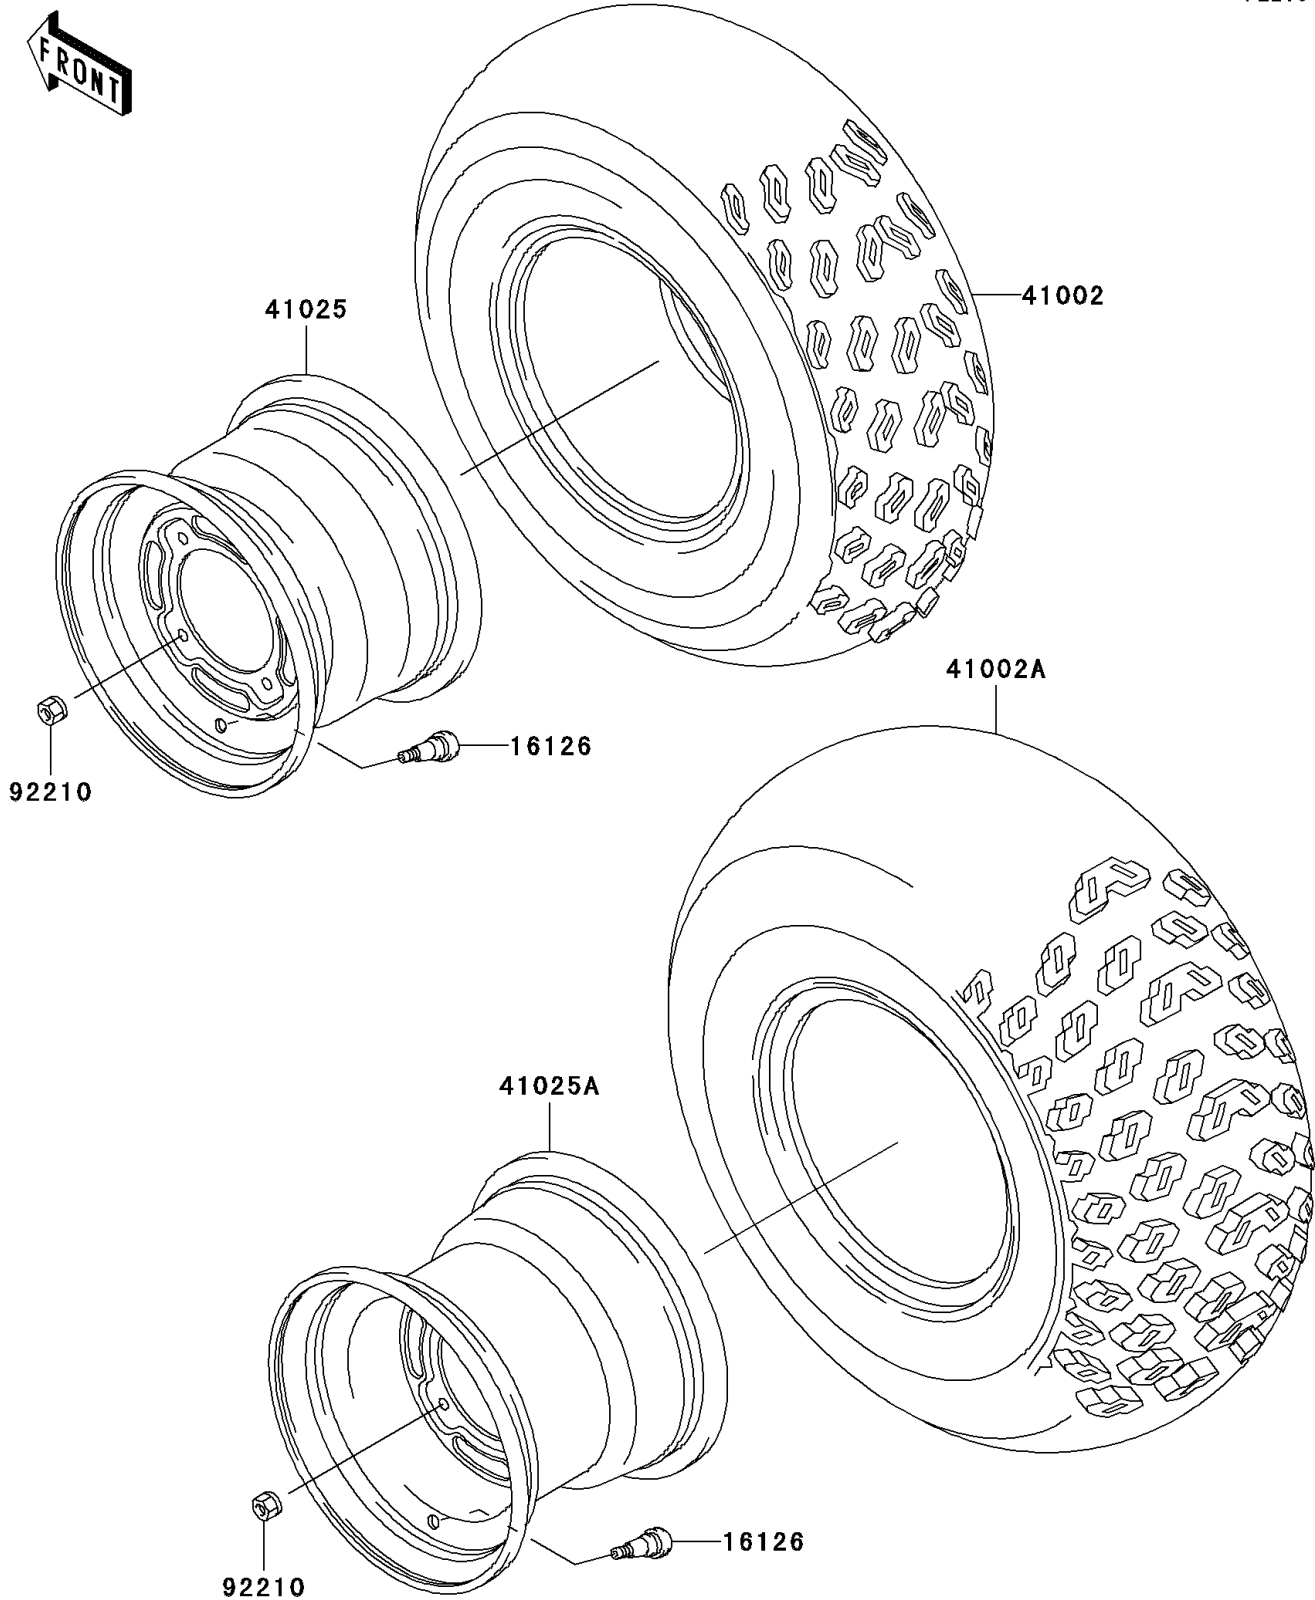

2003 Bayou 300 PARTS DIAGRAM

Wheels/Tires

F2210

2003 Bayou 300 PARTS LIST

Wheels/Tires

ITEM NAME	PART NUMBER	QUANTITY
VALVE (Ref # 16126)	16126-4001	4
TIRE,FR,AT22X9-10,KT761(D) (Ref # 41002)	41002-1525	2
TIRE,RR,AT24X11-10,KT765(D) (Ref # 41002A)	41002-1526	2
RIM,FR,10X7.0,SILVER NO.40 (Ref # 41025)	41025-1212-5A	2
RIM,RR,10X8.5,SILVER NO.40 (Ref # 41025A)	41025-1339-5A	2
NUT,LOCK,10MM (Ref # 92210)	92210-1204	16