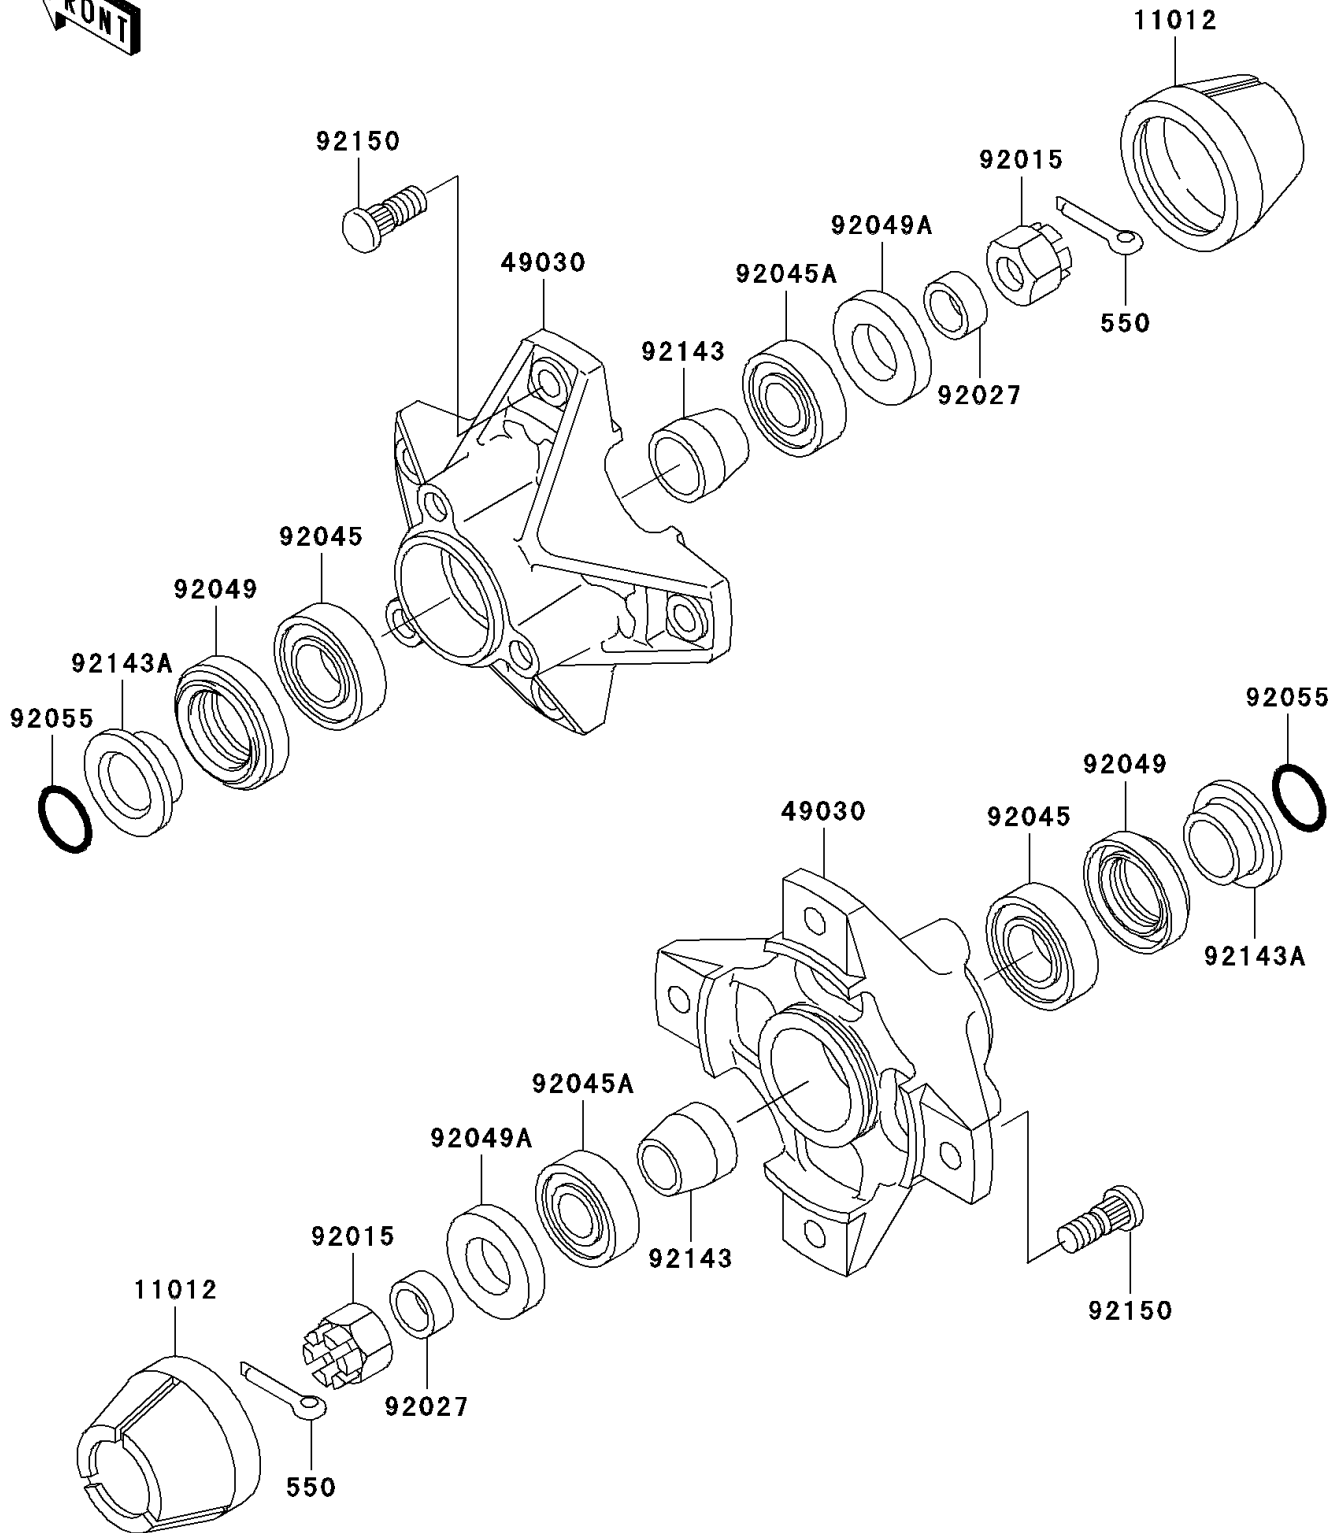

2003 Bayou 300 PARTS DIAGRAM

Front Hub

F2230

2003 Bayou 300 PARTS LIST

Front Hub

ITEM NAME	PART NUMBER	QUANTITY
PIN-COTTER,4.0X30 (Ref # 550)	550D4030	2
CAP,WHEEL (Ref # 11012)	11012-1969	2
HUB,FR (Ref # 49030)	49030-1088	2
NUT,CASTLE,16MM (Ref # 92015)	92015-1947	2
COLLAR,16.0X22X9.5 (Ref # 92027)	92027-1815	2
BEARING-BALL,60/222RS (Ref # 92045)	92045-1170	2
BEARING-BALL,6203DDU2 AV2S (Ref # 92045A)	92045-1228	2
SEAL-OIL,SDD4 28 44 8 (Ref # 92049)	92049-1260	2
SEAL-OIL (Ref # 92049A)	92049-1318	2
RING-O,21.5MM (Ref # 92055)	92055-1293	2
COLLAR,L=25 (Ref # 92143)	92143-1007	2
COLLAR,L=14.1 (Ref # 92143A)	92143-1008	2
BOLT (Ref # 92150)	92150-1289	8