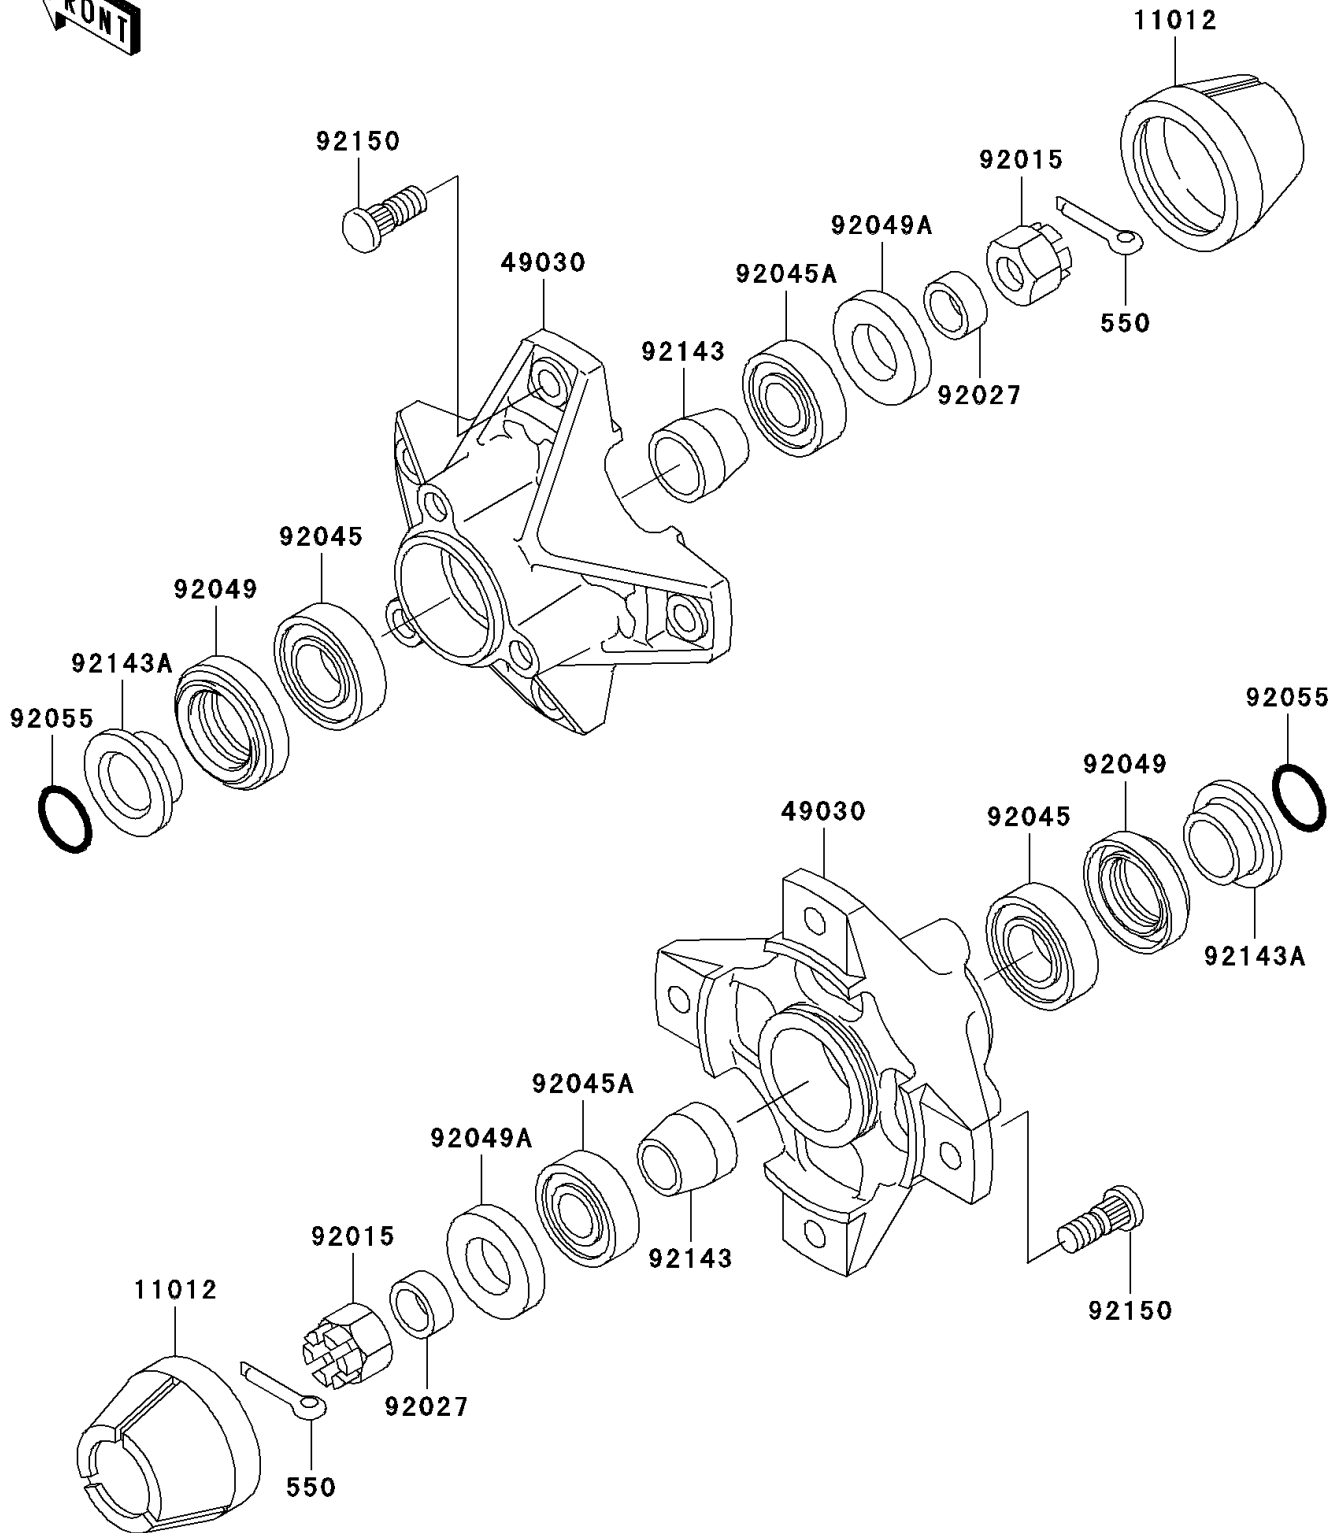

2004 Bayou 300 PARTS DIAGRAM

Front Hub

F2230

2004 Bayou 300 PARTS LIST

Front Hub

| ITEM NAME | PART NUMBER | QUANTITY |
|-------------------------------------------|-------------|----------|
| PIN-COTTER,4.0X30 (Ref # 550) | 550D4030 | 2 |
| CAP,WHEEL (Ref # 11012) | 11012-1969 | 2 |
| HUB,FR (Ref # 49030) | 49030-1088 | 2 |
| NUT,CASTLE,16MM (Ref # 92015) | 92015-1947 | 2 |
| COLLAR,16.0X22X9.5 (Ref # 92027) | 92027-1815 | 2 |
| BEARING-BALL,60/222RS (Ref # 92045) | 92045-1170 | 2 |
| BEARING-BALL,6203DDU2 AV2S (Ref # 92045A) | 92045-1228 | 2 |
| SEAL-OIL,SDD4 28 44 8 (Ref # 92049) | 92049-1260 | 2 |
| SEAL-OIL (Ref # 92049A) | 92049-1318 | 2 |
| RING-O,21.5MM (Ref # 92055) | 92055-1293 | 2 |
| COLLAR,L=25 (Ref # 92143) | 92143-1007 | 2 |
| COLLAR,L=14.1 (Ref # 92143A) | 92143-1008 | 2 |
| BOLT (Ref # 92150) | 92150-1289 | 8 |