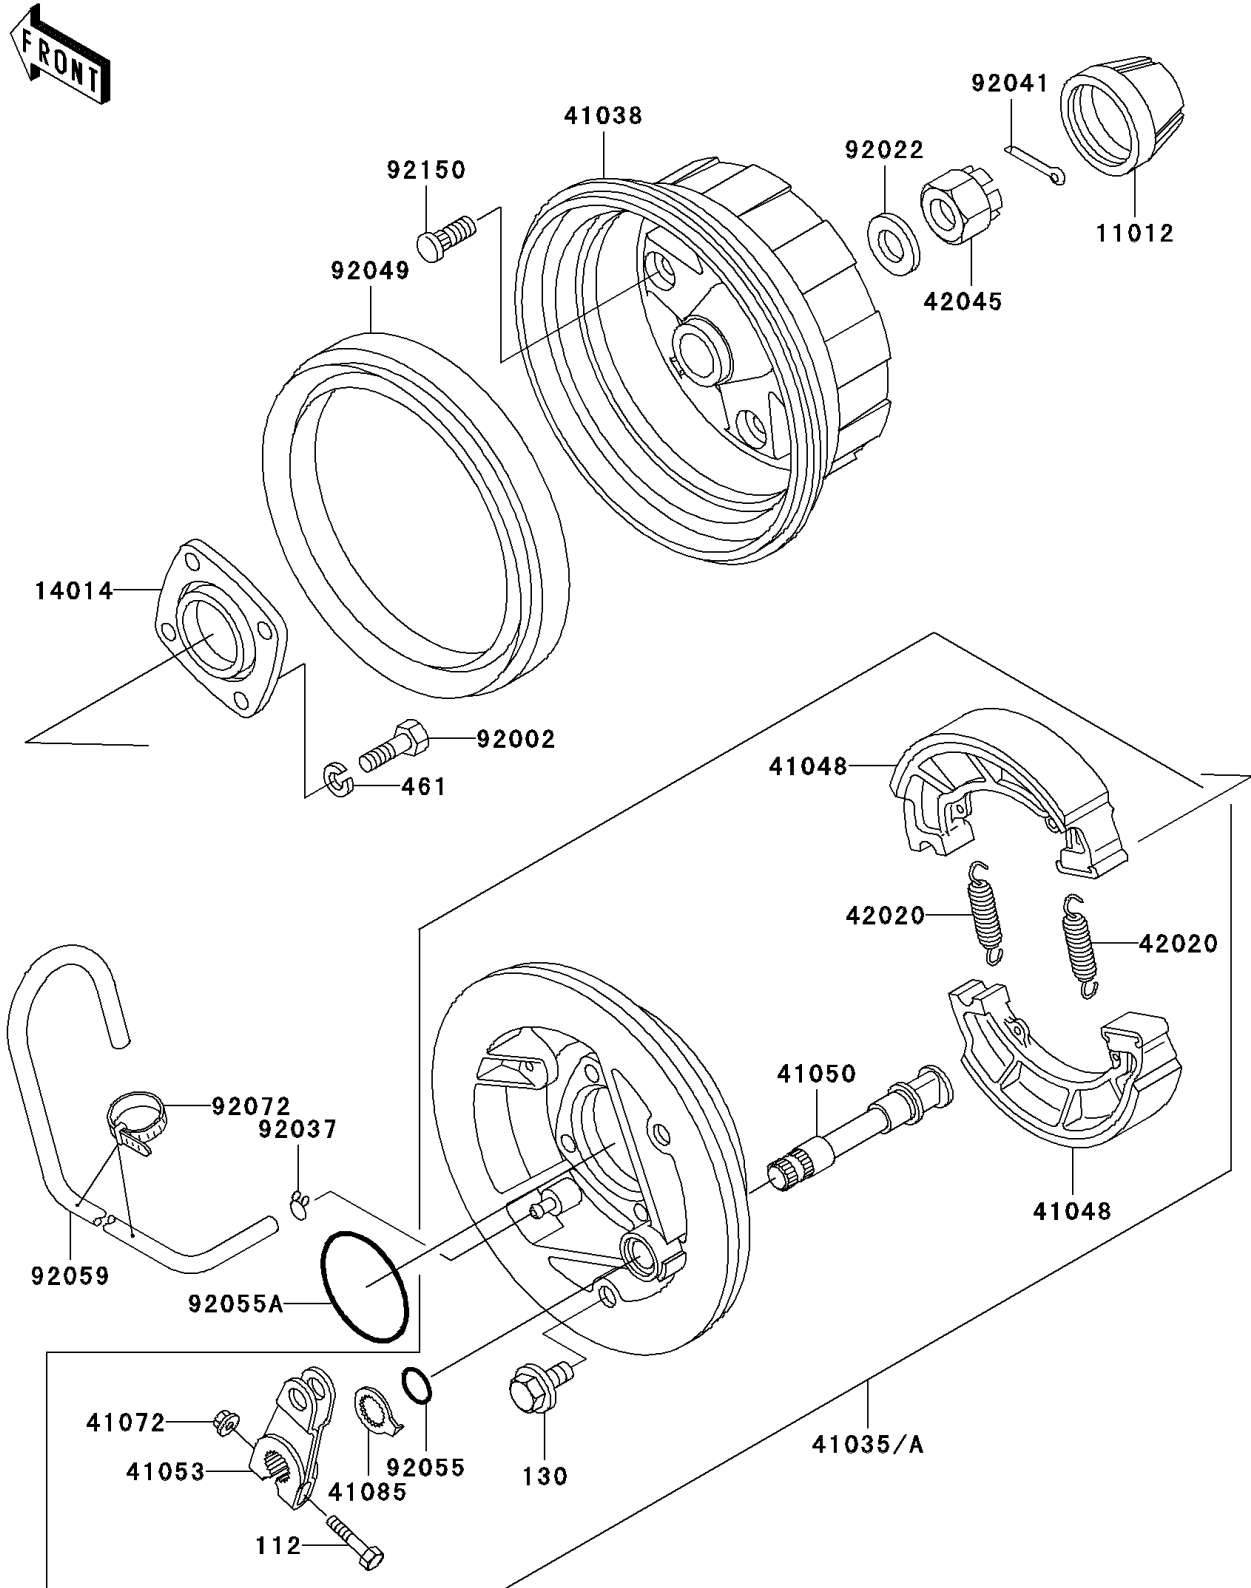

2003 Bayou 300 PARTS DIAGRAM

Rear Hub

F2240

2003 Bayou 300 PARTS LIST

Rear Hub

ITEM NAME	PART NUMBER	QUANTITY
BOLT-UPSET (Ref # 112)	112H0640	2
BOLT-FLANGED,10X12 (Ref # 130)	130B1012	2
WASHER-SPRING,10MM (Ref # 461)	461F1000	8
CAP,WHEEL (Ref # 11012)	11012-1969	2
PLATE-POSITION (Ref # 14014)	14014-1072	2
PANEL-ASSY-BRAKE,RR,RH (Ref # 41035)	41035-1239	1
PANEL-ASSY-BRAKE,RR,LH (Ref # 41035A)	41035-1273	1
DRUM,RR (Ref # 41038)	41038-1201	2
SHOE-BRAKE (Ref # 41048)	41048-1069	4
CAM-BRAKE (Ref # 41050)	41050-1074	2
LEVER-BRAKE CAM (Ref # 41053)	41053-1064	2
NUT,6MM (Ref # 41072)	41072-007	2
INDICATOR (Ref # 41085)	41085-1053	2
SPRING,BRAKE SHOE (Ref # 42020)	42020-004	4
NUT,CASTLE,18MM (Ref # 42045)	42045-018	2
BOLT,10X30 (Ref # 92002)	92002-1918	8
WASHER,18.3X34X4.5 (Ref # 92022)	92022-1658	2
CLAMP,TUBE (Ref # 92037)	92037-147	2
COTTER,4.0X35 (Ref # 92041)	92041-1053	2
SEAL-OIL (Ref # 92049)	92049-1242	2
RING-O,ID=16.4 (Ref # 92055)	92055-1376	2
RING-O (Ref # 92055A)	92055-3018	2
TUBE,4.7X9.5X1240 (Ref # 92059)	92059-1968	2
BAND,L=123 (Ref # 92072)	92072-030	5
BOLT,10MM (Ref # 92150)	92150-1110	8