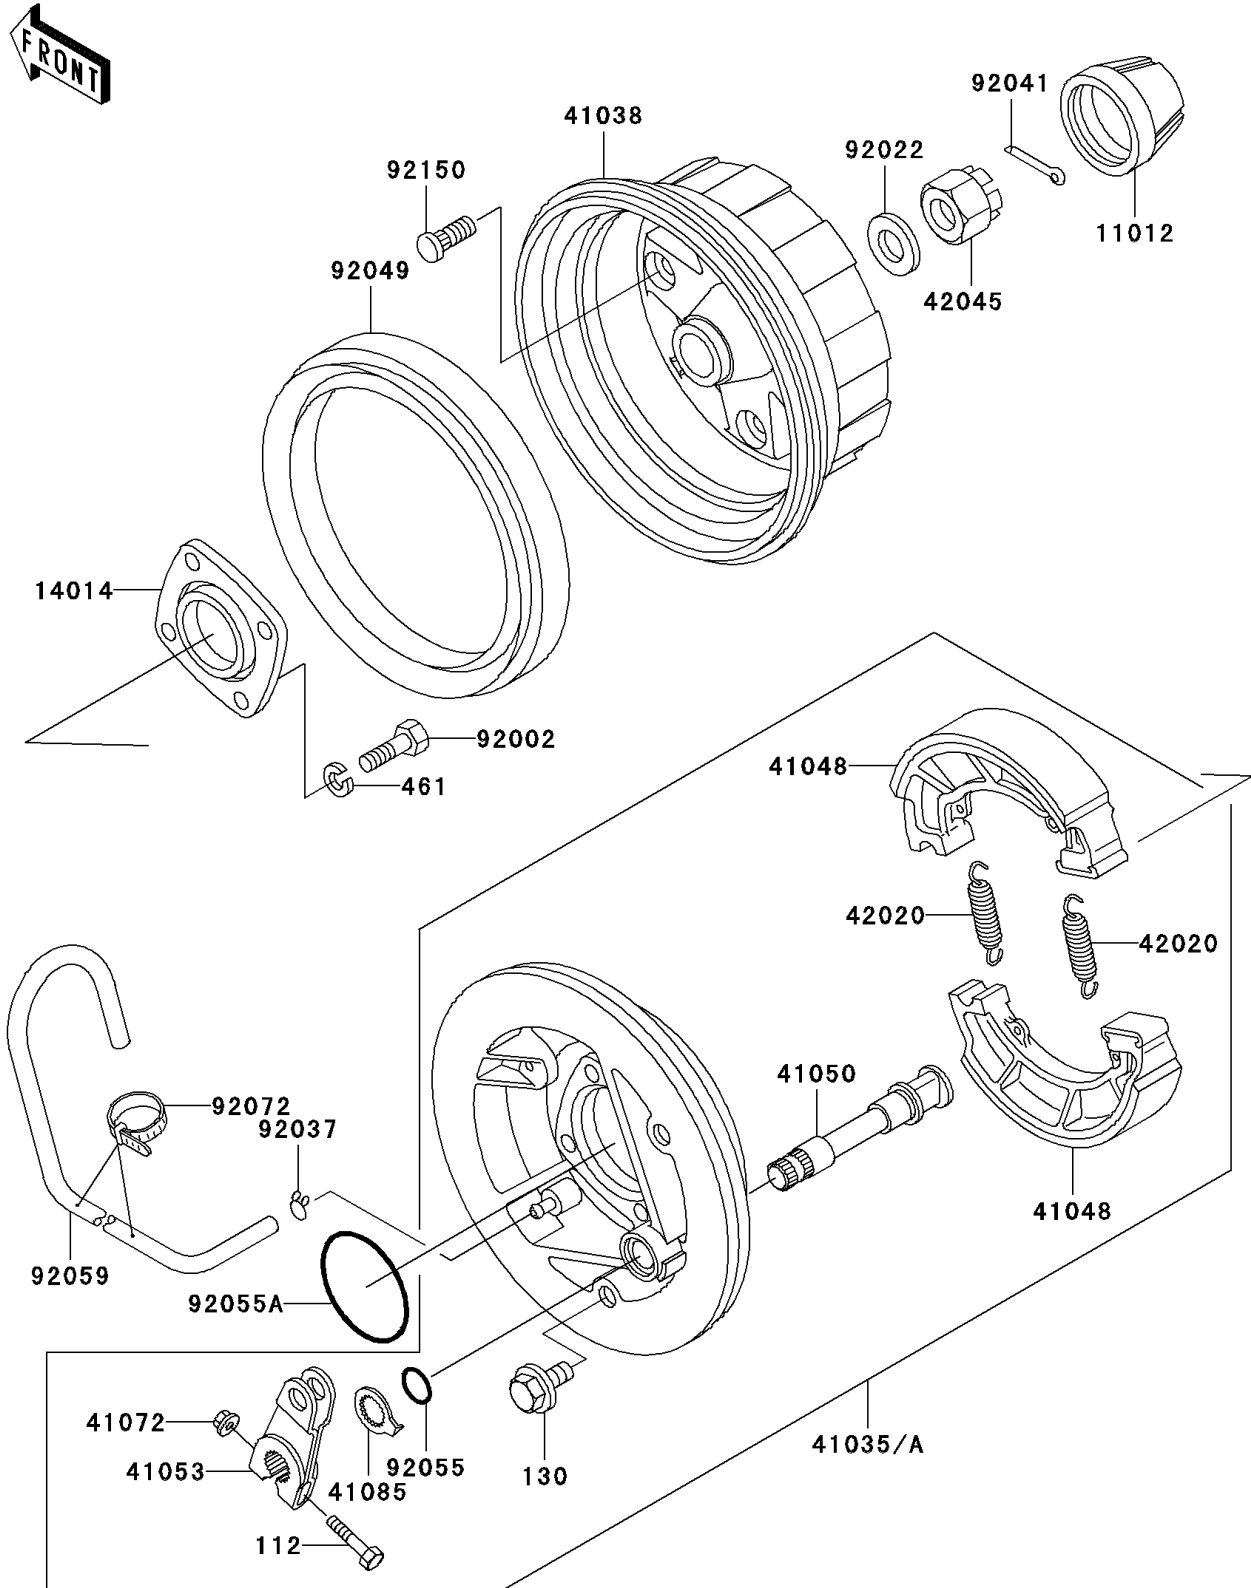

2004 Bayou 300 PARTS DIAGRAM

Rear Hub

F2240

2004 Bayou 300 PARTS LIST

Rear Hub

ITEM NAME	PART NUMBER	QUANTITY
BOLT-UPSET (Ref # 112)	112H0640	2
BOLT-FLANGED,10X12 (Ref # 130)	130B1012	2
WASHER-SPRING,10MM (Ref # 461)	461F1000	8
CAP,WHEEL (Ref # 11012)	11012-1969	2
PLATE-POSITION (Ref # 14014)	14014-1072	2
PANEL-ASSY-BRAKE,RR,RH (Ref # 41035)	41035-1239	1
PANEL-ASSY-BRAKE,RR,LH (Ref # 41035A)	41035-1273	1
DRUM,RR (Ref # 41038)	41038-1201	2
SHOE-BRAKE (Ref # 41048)	41048-1069	4
CAM-BRAKE (Ref # 41050)	41050-1074	2
LEVER-BRAKE CAM (Ref # 41053)	41053-1064	2
NUT,6MM (Ref # 41072)	41072-007	2
INDICATOR (Ref # 41085)	41085-1053	2
SPRING,BRAKE SHOE (Ref # 42020)	42020-004	4
NUT,CASTLE,18MM (Ref # 42045)	42045-018	2
BOLT,10X30 (Ref # 92002)	92002-1918	8
WASHER,18.3X34X4.5 (Ref # 92022)	92022-1658	2
CLAMP,TUBE (Ref # 92037)	92037-147	2
COTTER,4.0X35 (Ref # 92041)	92041-1053	2
SEAL-OIL (Ref # 92049)	92049-1242	2
RING-O,ID=16.4 (Ref # 92055)	92055-1376	2
RING-O (Ref # 92055A)	92055-3018	2
TUBE,4.7X9.5X1240 (Ref # 92059)	92059-1968	2
BAND,L=123 (Ref # 92072)	92072-030	5
BOLT,10MM (Ref # 92150)	92150-1110	8