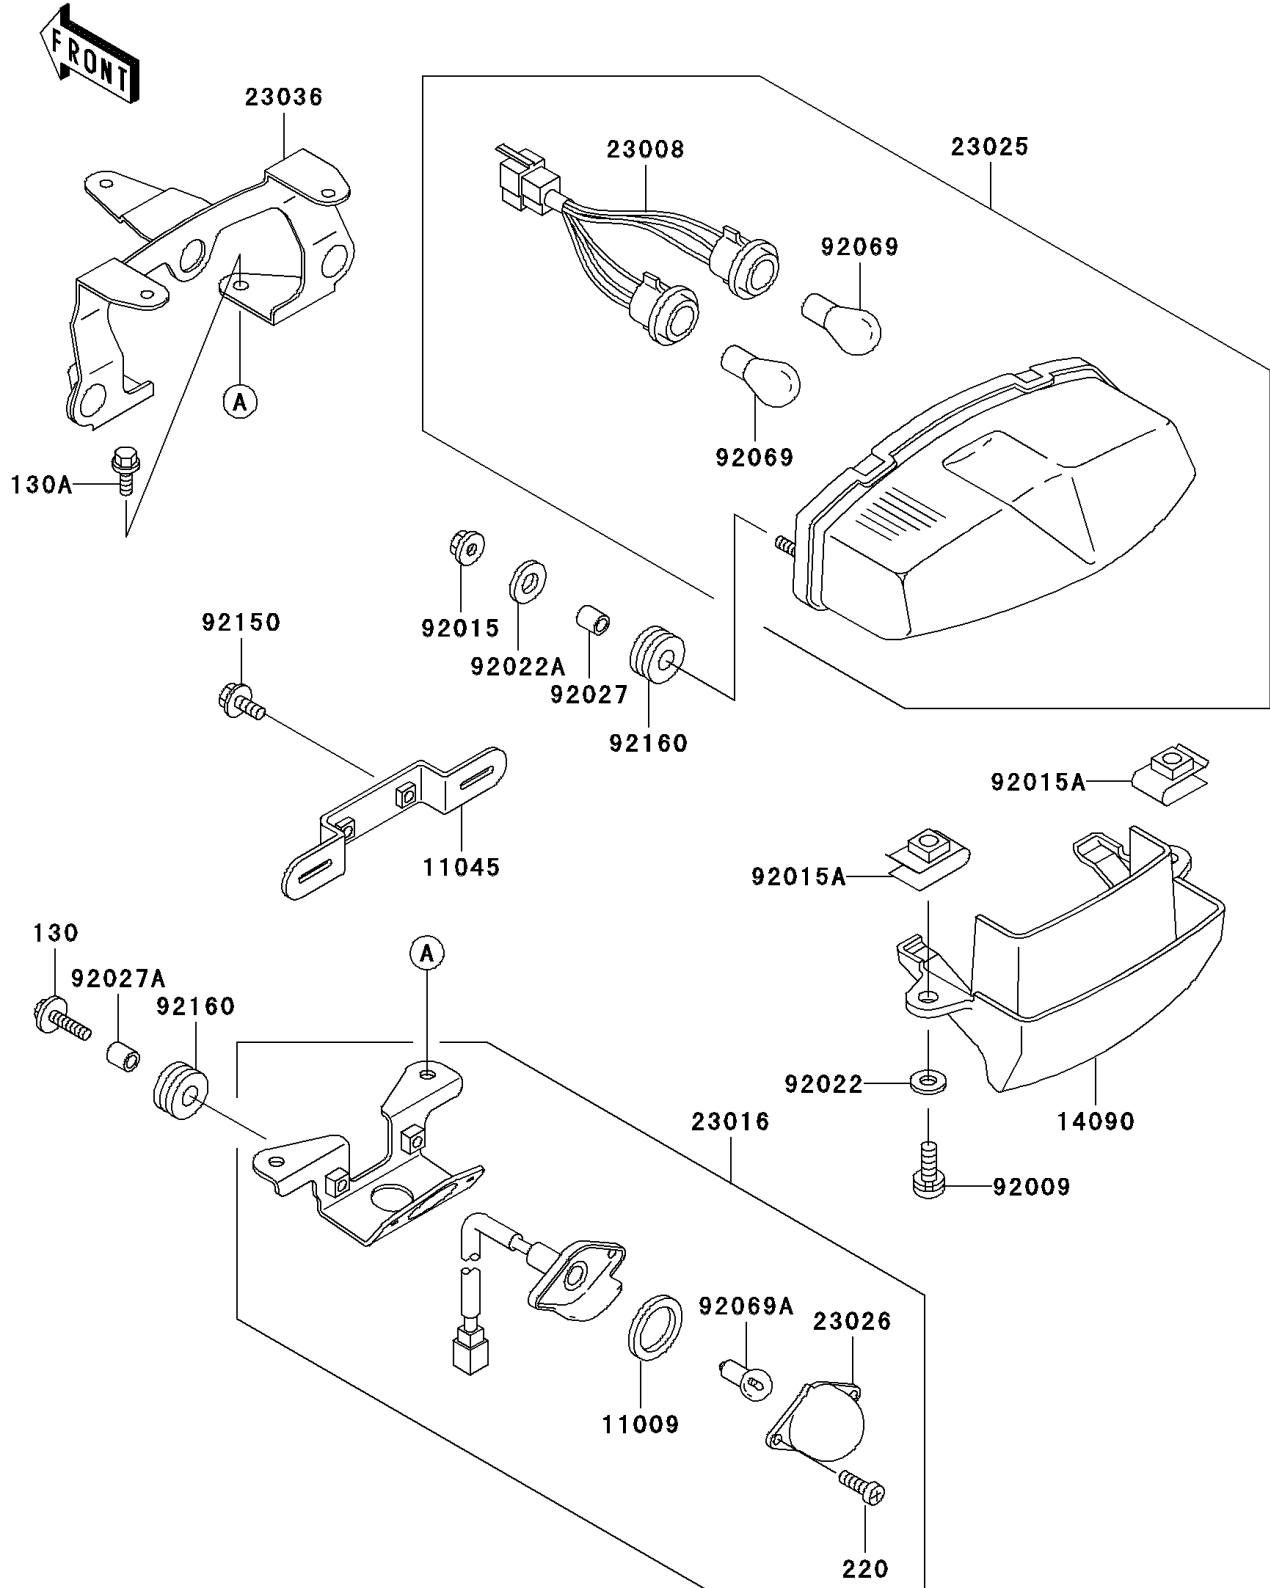

2007 Ninja® 500R PARTS DIAGRAM

Taillight(s)

F2720

2007 Ninja® 500R PARTS LIST

Taillight(s)

| ITEM NAME | PART NUMBER | QUANTITY |
|---|-------------|----------|
| BOLT-FLANGED,6X25 (Ref # 130) | 130BA0625 | 2 |
| BOLT-FLANGED,6X12 (Ref # 130A) | 130BB0612 | 2 |
| SCREW-PAN-CROS,4X10 (Ref # 220) | 220AA0410 | 2 |
| GASKET,LICENSE PLATE LAMP (Ref # 11009) | 11009-1372 | 1 |
| BRACKET,LICENSE (Ref # 11045) | 11045-1387 | 1 |
| COVER,LICENSE LAMP (Ref # 14090) | 14090-1487 | 1 |
| SOCKET-ASSY,TAIL LAMP (Ref # 23008) | 23008-1413 | 1 |
| LAMP-ASSY,LICENSE PLATE (Ref # 23016) | 23016-1132 | 1 |
| LAMP-TAIL (Ref # 23025) | 23025-1313 | 1 |
| LENS,LAMP (Ref # 23026) | 23026-1054 | 1 |
| BRACKET-TAIL LAMP (Ref # 23036) | 23036-1130 | 1 |
| SCREW,5X16,BLACK (Ref # 92009) | 92009-1654 | 2 |
| NUT,FLANGED,6MM (Ref # 92015) | 92015-1367 | 3 |
| NUT,5MM (Ref # 92015A) | 92015-1710 | 2 |
| WASHER,NYLON,5.3X11.5X1.5 (Ref # 92022) | 92022-1521 | 2 |
| WASHER,6.5X20X1.6 (Ref # 92022A) | 92022-1557 | 3 |
| COLLAR,6.8X10X12 (Ref # 92027) | 92027-162 | 3 |
| COLLAR,L=13.1 (Ref # 92027A) | 92027-251 | 2 |
| BULB,12V 21/5W (Ref # 92069) | 92069-063 | 2 |
| BULB,12V 5W (Ref # 92069A) | 92069-1055 | 1 |
| BOLT,6X14 (Ref # 92150) | 92150-1133 | 2 |
| DAMPER (Ref # 92160) | 92160-1162 | 5 |