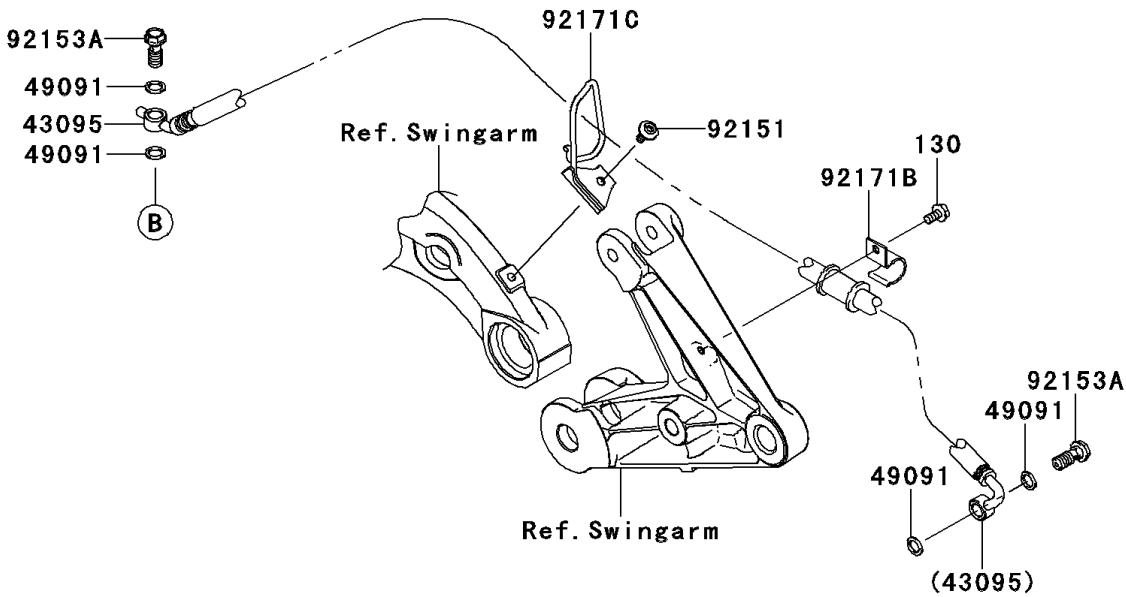

2008 Concoors™ 14 PARTS DIAGRAM

Rear Master Cylinder

F2293

2008 Concours™ 14 PARTS LIST

Rear Master Cylinder

ITEM NAME	PART NUMBER	QUANTITY
BOLT-FLANGED,6X12 (Ref # 130)	130BA0612	1
BOLT-FLANGED,6X16 (Ref # 130A)	130BA0616	1
BOLT-FLANGED,6X14 (Ref # 130B)	130BB0614	2
PIN-COTTER,2.0X15 (Ref # 550)	550AA2015	1
BRACKET,RESERVOIR TANK,RR (Ref # 11054)	11054-1915	1
CONNECTOR (Ref # 13159)	13159-1056	1
ROD-ASSY-BRAKE (Ref # 43010)	43010-0013	1
CYLINDER-ASSY-MASTER (Ref # 43015)	43015-0585	1
PISTON-COMP-BRAKE (Ref # 43020)	43020-1057	1
CAP-BRAKE (Ref # 43026)	43026-1051	1
PLATE-DIAPHRAGM (Ref # 43027)	43027-1051	1
DIAPHRAGM,MASTER CYLINDER (Ref # 43028)	43028-1057	1
RESERVOIR,RR MASTER CYLINDER (Ref # 43078)	43078-1082	1
HOSE-BRAKE,RR (Ref # 43095)	43095-0317	1
HOSE-BRAKE,RR,MASTER CYLINDER (Ref # 43095A)	43095-0334	1
WASHER-SEAL,10.1X14.5X1.5 (Ref # 49091)	49091-0001	4
WASHER,CIRCRIP (Ref # 92022)	92022-1601	1
RING-SNAP,20.5MM (Ref # 92033)	92033-1186	1
PIN,8X17 (Ref # 92043)	92043-0104	1
RING-O,MASTER CYLINDER (Ref # 92055)	92055-1251	1
SPRING,MASTER CYLINDER (Ref # 92081)	92081-1737	1
BOLT,SOCKET,6X14 (Ref # 92151)	92151-1654	1
BOLT,6X18 (Ref # 92153)	92153-0756	1
BOLT,OIL,L=23 (Ref # 92153A)	92153-1419	2
BOLT,SOCKET,8X30 (Ref # 92153B)	92153-1624	2
CLAMP,HOSE (Ref # 92170)	92170-1091	1
CLAMP,HOSE (Ref # 92171)	92171-0463	1
CLAMP,RESERVE TANK HOSE (Ref # 92171A)	92171-0846	1
CLAMP,BRAKE HOSE (Ref # 92171B)	92171-0880	1

2008 Concours™ 14 PARTS LIST

Rear Master Cylinder

ITEM NAME	PART NUMBER	QUANTITY
CLAMP,BRAKE HOSE (Ref # 92171C)	92171-1713	1