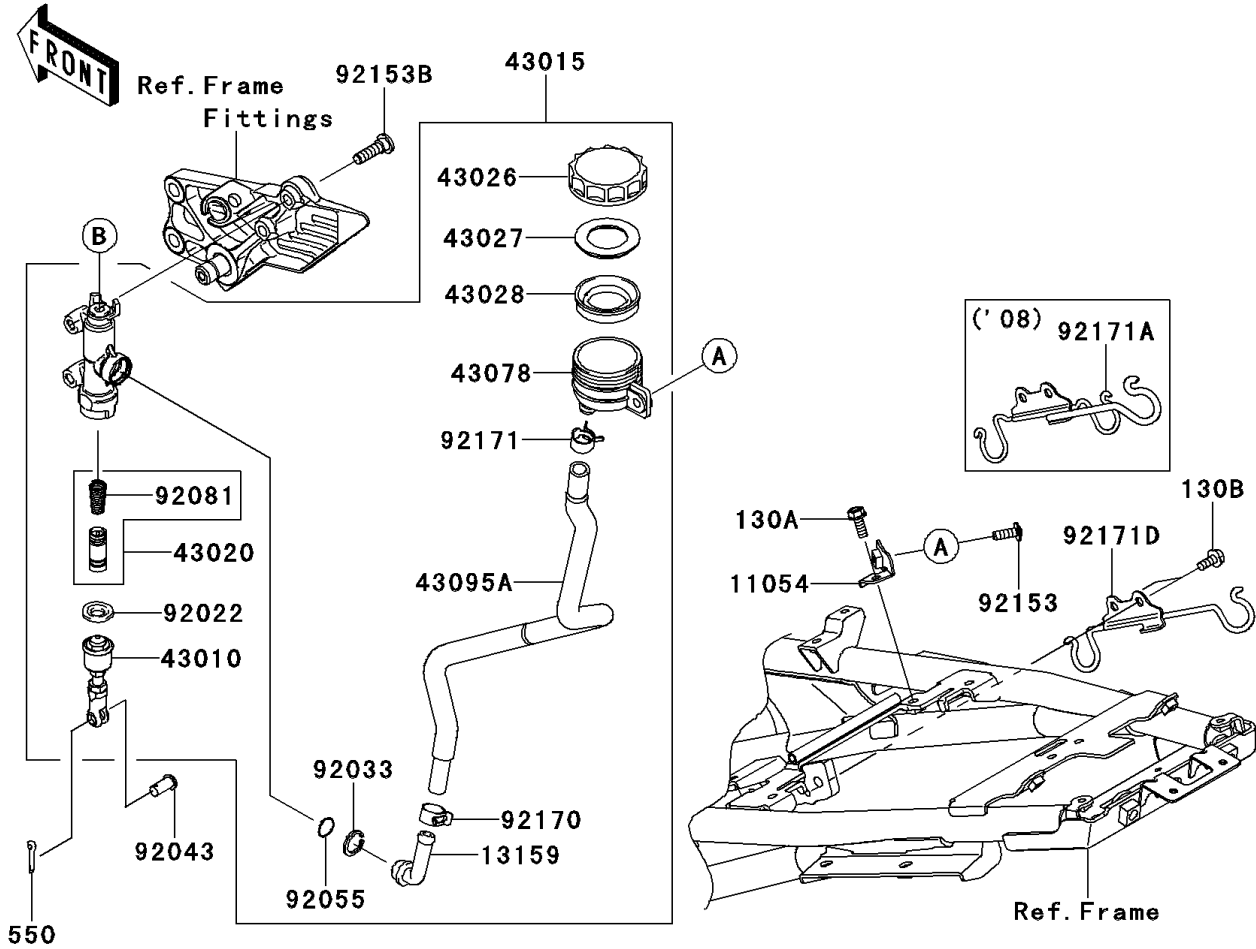

2008 Concoors™ 14 PARTS DIAGRAM

Rear Master Cylinder

F2293

2008 Concours™ 14 PARTS LIST

Rear Master Cylinder

ITEM NAME	PART NUMBER	QUANTITY
BOLT-FLANGED,6X12 (Ref # 130)	130BA0612	1
BOLT-FLANGED,6X16 (Ref # 130A)	130BA0616	1
BOLT-FLANGED,6X14 (Ref # 130B)	130BB0614	2
PIN-COTTER,2.0X15 (Ref # 550)	550AA2015	1
BRACKET,RESERVOIR TANK,RR (Ref # 11054)	11054-1915	1
CONNECTOR (Ref # 13159)	13159-1056	1
ROD-ASSY-BRAKE (Ref # 43010)	43010-0013	1
CYLINDER-ASSY-MASTER (Ref # 43015)	43015-0585	1
PISTON-COMP-BRAKE (Ref # 43020)	43020-1057	1
CAP-BRAKE (Ref # 43026)	43026-1051	1
PLATE-DIAPHRAGM (Ref # 43027)	43027-1051	1
DIAPHRAGM,MASTER CYLINDER (Ref # 43028)	43028-1057	1
RESERVOIR,RR MASTER CYLINDER (Ref # 43078)	43078-1082	1
HOSE-BRAKE,RR (Ref # 43095)	43095-0317	1
HOSE-BRAKE,RR,MASTER CYLINDER (Ref # 43095A)	43095-0334	1
WASHER-SEAL,10.1X14.5X1.5 (Ref # 49091)	49091-0001	4
WASHER,CIRCRIP (Ref # 92022)	92022-1601	1
RING-SNAP,20.5MM (Ref # 92033)	92033-1186	1
PIN,8X17 (Ref # 92043)	92043-0104	1
RING-O,MASTER CYLINDER (Ref # 92055)	92055-1251	1
SPRING,MASTER CYLINDER (Ref # 92081)	92081-1737	1
BOLT,SOCKET,6X14 (Ref # 92151)	92151-1654	1
BOLT,6X18 (Ref # 92153)	92153-0756	1
BOLT,OIL,L=23 (Ref # 92153A)	92153-1419	2
BOLT,SOCKET,8X30 (Ref # 92153B)	92153-1624	2
CLAMP,HOSE (Ref # 92170)	92170-1091	1
CLAMP,HOSE (Ref # 92171)	92171-0463	1
CLAMP,RESERVE TANK HOSE (Ref # 92171A)	92171-0846	1
CLAMP,BRAKE HOSE (Ref # 92171B)	92171-0880	1

2008 Concours™ 14 PARTS LIST

Rear Master Cylinder

ITEM NAME	PART NUMBER	QUANTITY
CLAMP,BRAKE HOSE (Ref # 92171C)	92171-1713	1