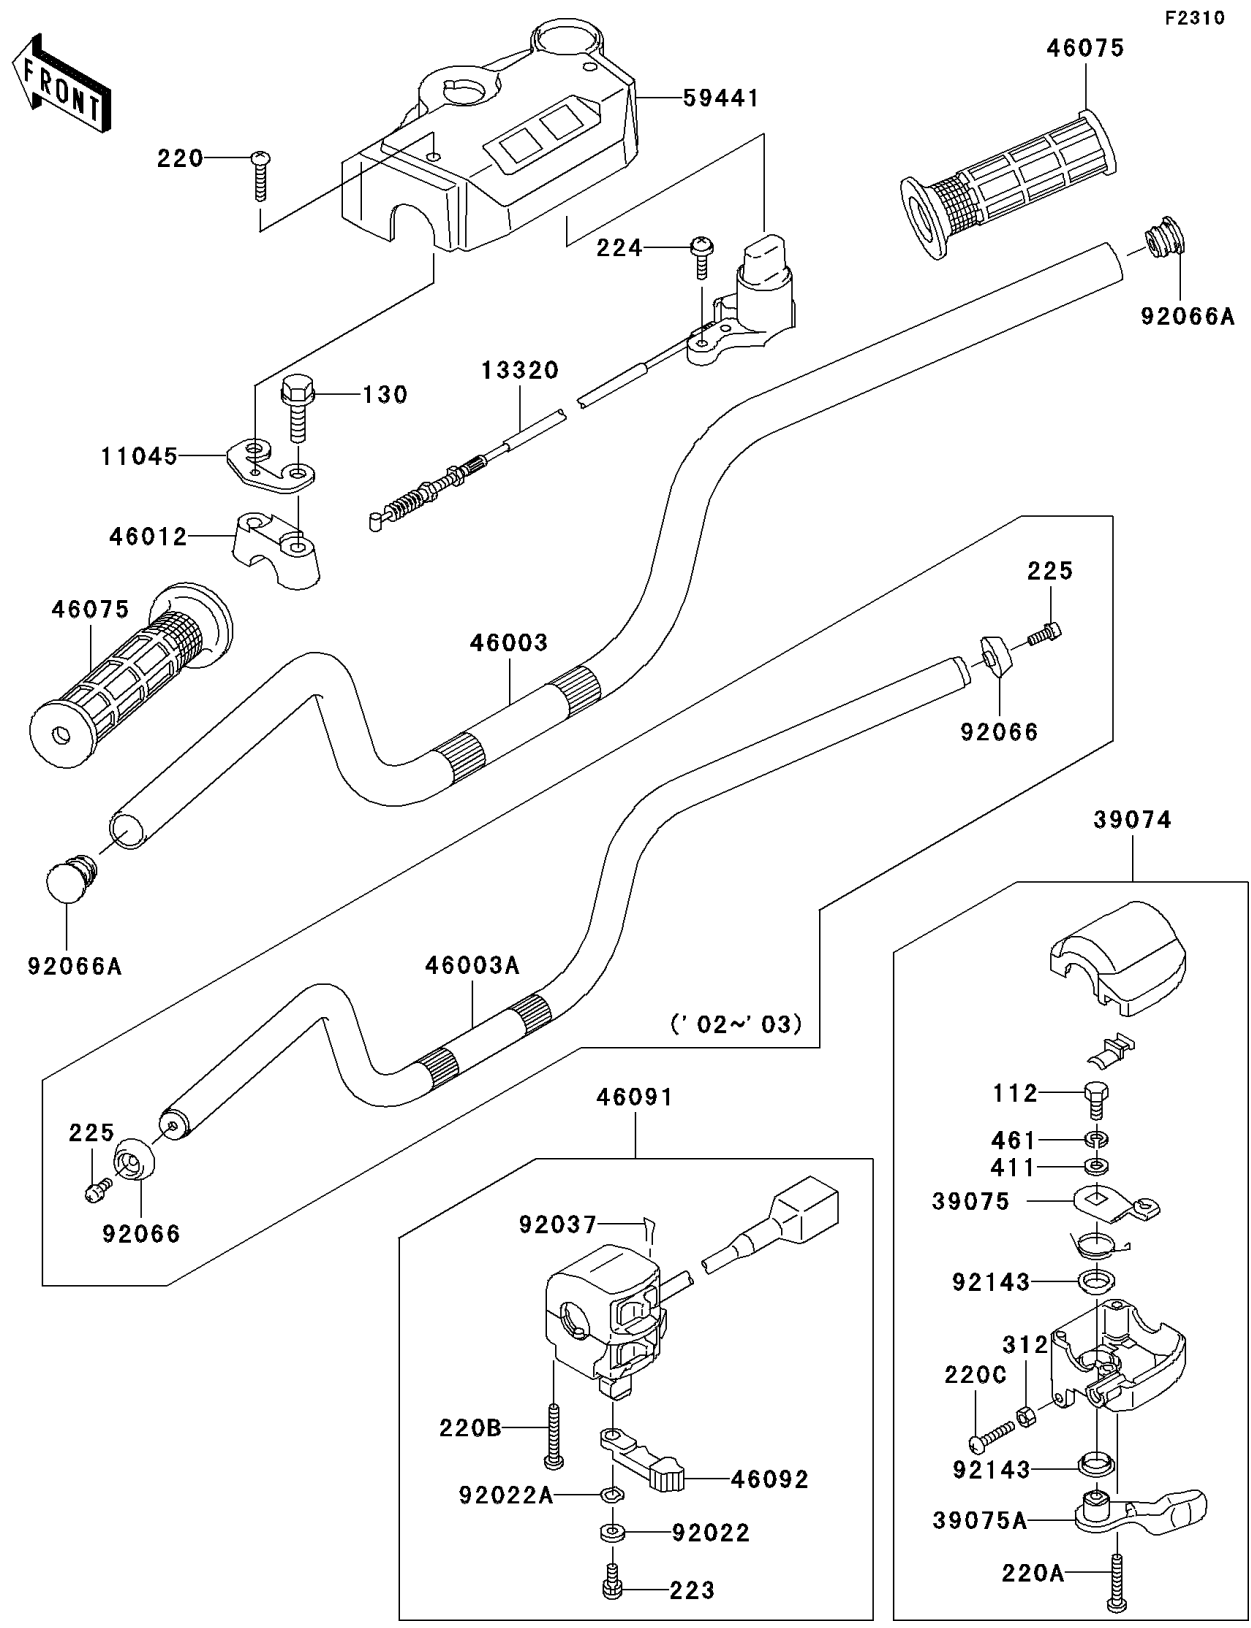

2004 Bayou 300 PARTS DIAGRAM

Handlebar

2004 Bayou 300 PARTS LIST

Handlebar

ITEM NAME	PART NUMBER	QUANTITY
BOLT-UPSET (Ref # 112)	112D0614	1
BOLT-FLANGED (Ref # 130)	130P0860	4
SCREW-PAN-CROS,4X20 (Ref # 220)	220C0420	2
SCREW-PAN-CROS (Ref # 220A)	220C0530	2
SCREW-PAN-CROS (Ref # 220B)	220C0535	2
SCREW-PAN-CROSS (Ref # 220C)	220F0630	1
SCREW-PAN-WS-CROS (Ref # 223)	223C0512	1
SCREW-PAN-WP-CROS,5X20 (Ref # 224)	224B0520	2
NUT-HEX,6MM,BLACK (Ref # 312)	312C0600	1
WASHER-PLAIN,6MM (Ref # 411)	411E0600	1
WASHER-SPRING (Ref # 461)	461L0600	1
BRACKET,HANDLE COVER (Ref # 11045)	11045-1925	2
LEVER-ASSY,REVERSE (Ref # 13320)	13320-1007	1
LEVER-ASSY-THROTTLE (Ref # 39074)	39074-1055	1
LEVER-THROTTLE,ARM (Ref # 39075)	39075-1054	1
LEVER-THROTTLE (Ref # 39075A)	39075-1059	1
HANDLE (Ref # 46003)	46003-0010	1
HOLDER-HANDLE (Ref # 46012)	46012-1168	2
GRIP (Ref # 46075)	46075-1056	2
HOUSING-ASSY-CONTROL,LH (Ref # 46091)	46091-1462	1
LEVER-GRIP,CHOKE (Ref # 46092)	46092-1149	1
COVER-HANDLE (Ref # 59441)	59441-1077	1
WASHER,5MM (Ref # 92022)	92022-1837	1
WASHER,WAVE,5MM (Ref # 92022A)	92022-1838	1
CLAMP,CLIP (Ref # 92037)	92037-1836	1
PLUG (Ref # 92066A)	92066-1550	2
COLLAR (Ref # 92143)	92143-1138	2