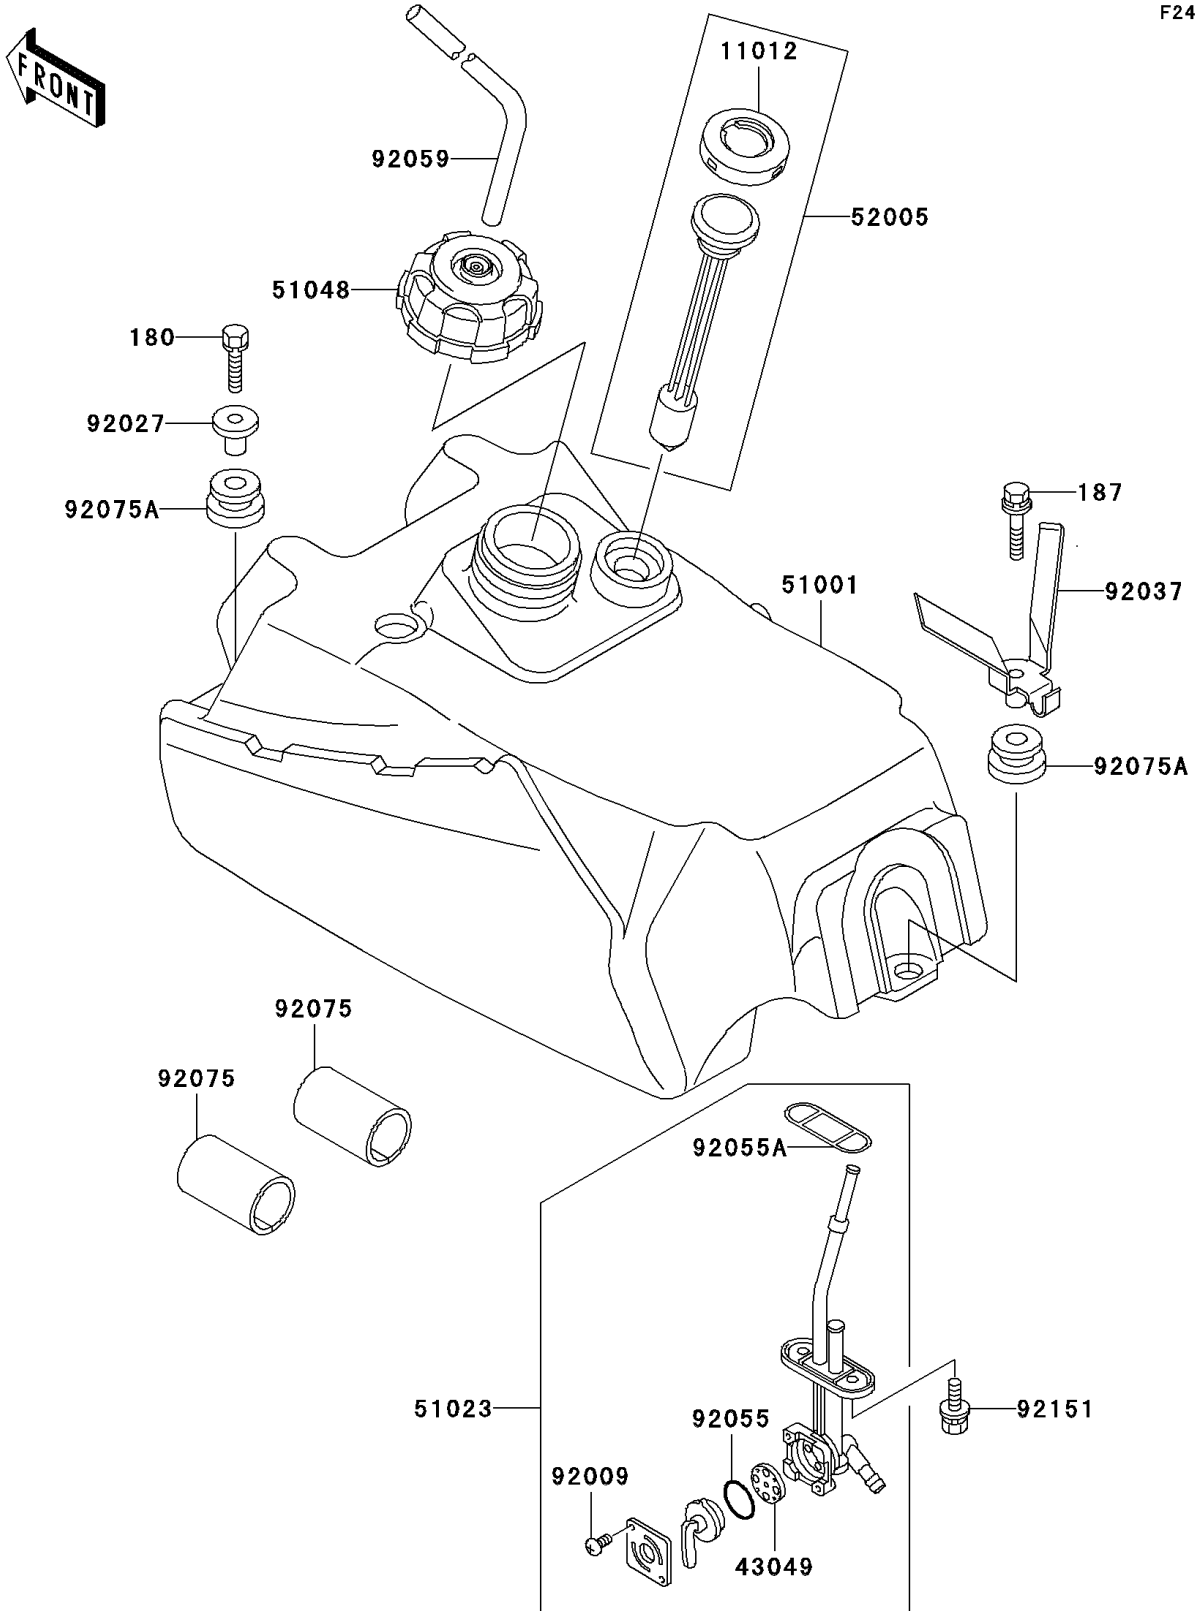

# 2003 Bayou 300 PARTS DIAGRAM

Fuel Tank

F2410

## 2003 Bayou 300 PARTS LIST

### Fuel Tank

ITEM NAME	PART NUMBER	QUANTITY
BOLT-UPSET-WS,6X25 (Ref # 180)	180D0625	2
BOLT-UPSET-WSP (Ref # 187)	187D0630	1
CAP,FUEL GAUGE (Ref # 11012)	11012-1627	1
PACKING,VALVE (Ref # 43049)	43049-1102	1
TANK-COMP-FUEL (Ref # 51001)	51001-1278	1
TAP-ASSY,FUEL (Ref # 51023)	51023-1356	1
CAP-ASSY-TANK,FUEL (Ref # 51048)	51048-1135	1
GAUGE,FUEL (Ref # 52005)	52005-1122	1
SCREW,3X5 (Ref # 92009)	92009-1123	2
COLLAR,L=16.1 (Ref # 92027)	92027-1847	2
CLAMP,HOSE (Ref # 92037)	92037-1982	1
RING-O,FUEL TAP LEVER (Ref # 92055)	92055-1111	1
RING-O,FUEL TAP PACKING (Ref # 92055A)	92055-1348	1
TUBE,5X9X470 (Ref # 92059)	92059-1890	1
DAMPER,FUEL TANK,FR,UNDER (Ref # 92075)	92075-1369	2
DAMPER (Ref # 92075A)	92075-1787	3
BOLT,6X14 (Ref # 92151)	92151-1198	2