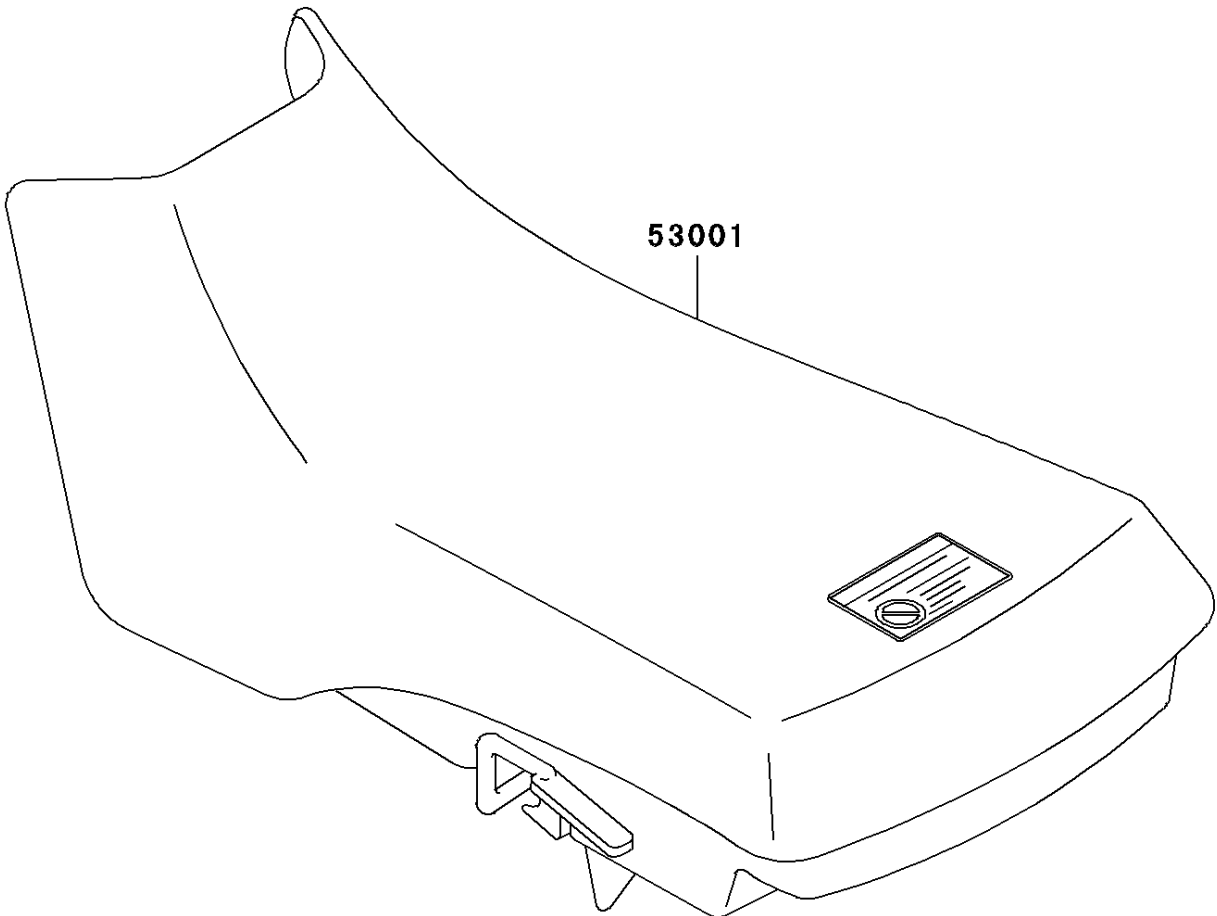

2003 Bayou 300 PARTS DIAGRAM

Seat

F2510

2003 Bayou 300 PARTS LIST

Seat

ITEM NAME	PART NUMBER	QUANTITY
SEAT-ASSY,S.GRAY (Ref # 53001)	53001-1948-LG	1