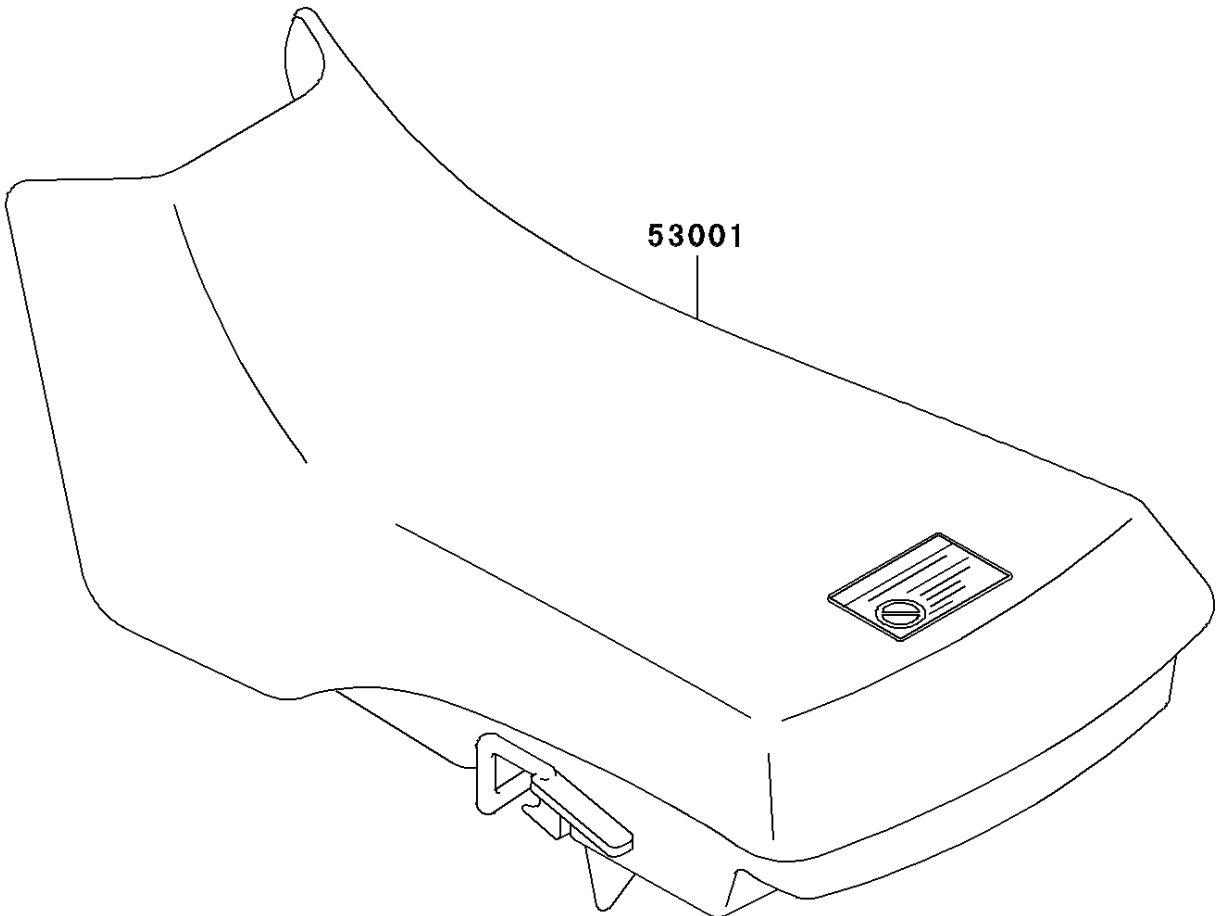

2004 Bayou 300 PARTS DIAGRAM

Seat

F2510

2004 Bayou 300 PARTS LIST

Seat

ITEM NAME	PART NUMBER	QUANTITY
SEAT-ASSY,S.GRAY (Ref # 53001)	53001-1948-LG	1