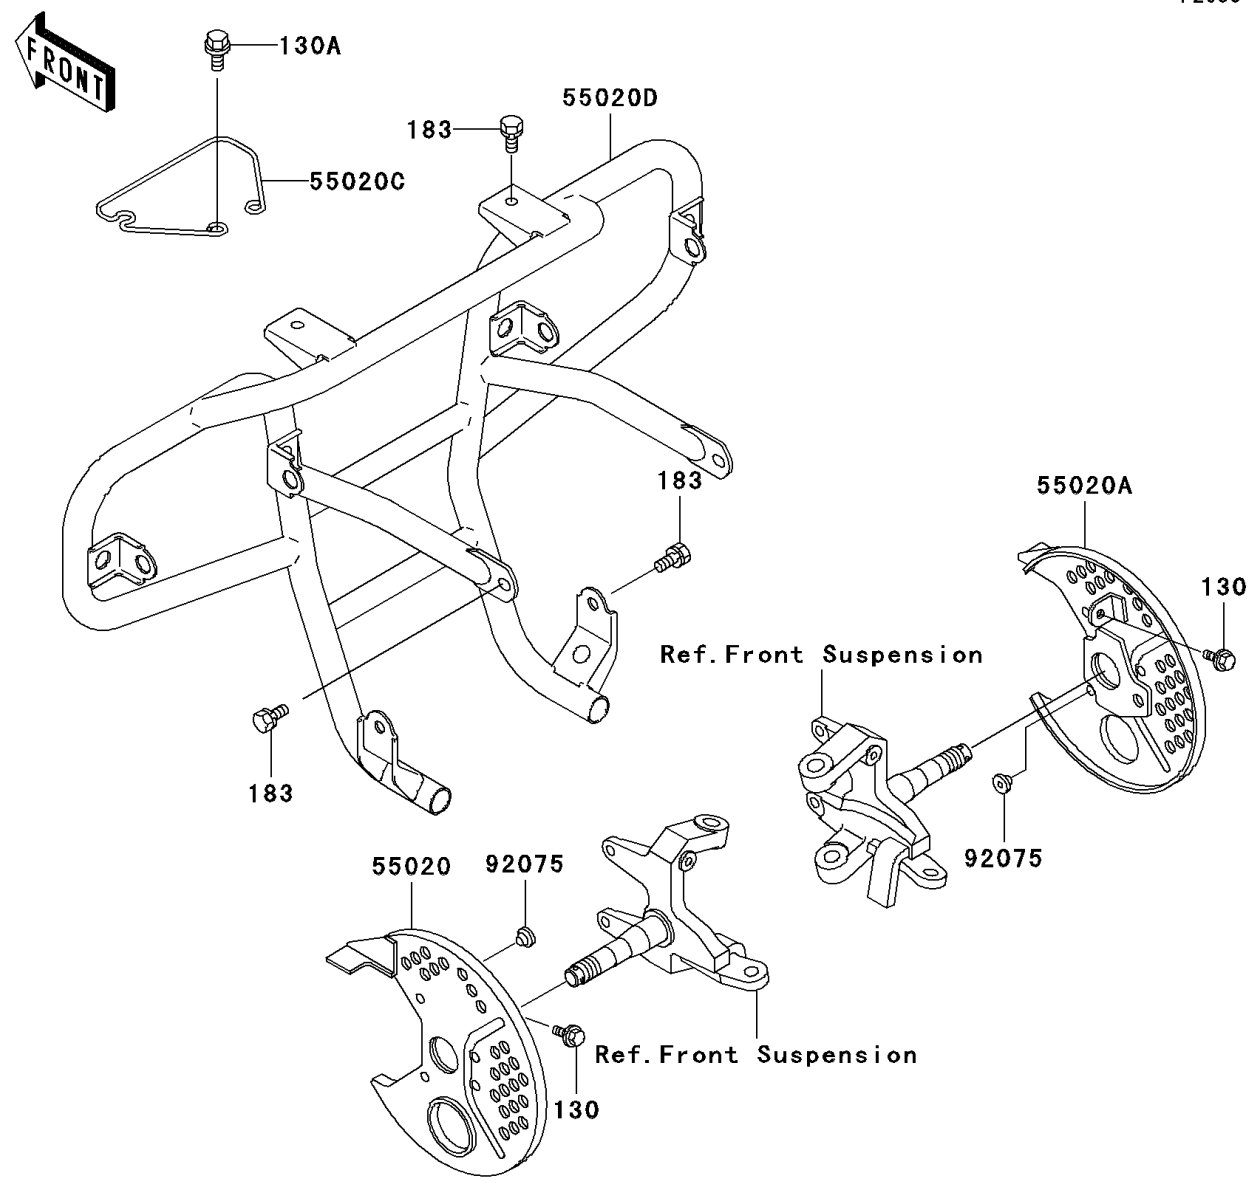

# 2002 Bayou 300 PARTS DIAGRAM

Guard(s)

F2680

## 2002 Bayou 300 PARTS LIST

Guard(s)

| ITEM NAME                               | PART NUMBER   | QUANTITY |
|---|---------------|----------|
| BOLT-FLANGED,6X10 (Ref # 130)           | 130B0610      | 2        |
| BOLT-FLANGED,8X12,BLACK (Ref # 130A)    | 130C0812      | 2        |
| BOLT-UPSET-WS-SMALL (Ref # 183)         | 183J0816      | 6        |
| GUARD,FRONT HUB,INNER,LH (Ref # 55020)  | 55020-1223    | 1        |
| GUARD,FRONT HUB,INNER,RH (Ref # 55020A) | 55020-1224    | 1        |
| GUARD,ENGINE (Ref # 55020B)             | 55020-1242    | 1        |
| GUARD (Ref # 55020C)                    | 55020-1523    | 1        |
| GUARD,FR,GRAY (Ref # 55020D)            | 55020-1588-1U | 1        |
| DAMPER,INNER (Ref # 92075)              | 92075-1822    | 6        |
| DAMPER (Ref # 92075A)                   | 92075-1896    | 2        |