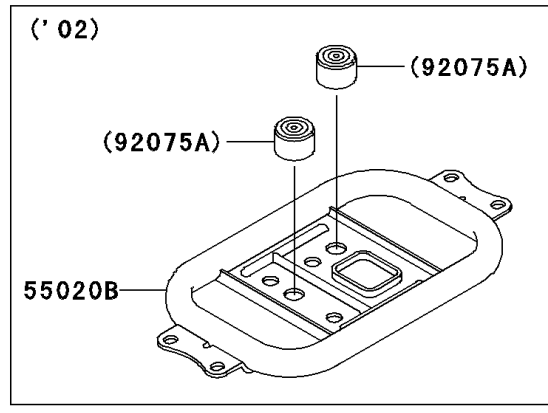

# 2002 Bayou 300 PARTS DIAGRAM

Guard(s)

F2680

## 2002 Bayou 300 PARTS LIST

Guard(s)

| ITEM NAME                               | PART NUMBER   | QUANTITY |
|---|---------------|----------|
| BOLT-FLANGED,6X10 (Ref # 130)           | 130B0610      | 2        |
| BOLT-FLANGED,8X12,BLACK (Ref # 130A)    | 130C0812      | 2        |
| BOLT-UPSET-WS-SMALL (Ref # 183)         | 183J0816      | 6        |
| GUARD,FRONT HUB,INNER,LH (Ref # 55020)  | 55020-1223    | 1        |
| GUARD,FRONT HUB,INNER,RH (Ref # 55020A) | 55020-1224    | 1        |
| GUARD,ENGINE (Ref # 55020B)             | 55020-1242    | 1        |
| GUARD (Ref # 55020C)                    | 55020-1523    | 1        |
| GUARD,FR,GRAY (Ref # 55020D)            | 55020-1588-1U | 1        |
| DAMPER,INNER (Ref # 92075)              | 92075-1822    | 6        |
| DAMPER (Ref # 92075A)                   | 92075-1896    | 2        |