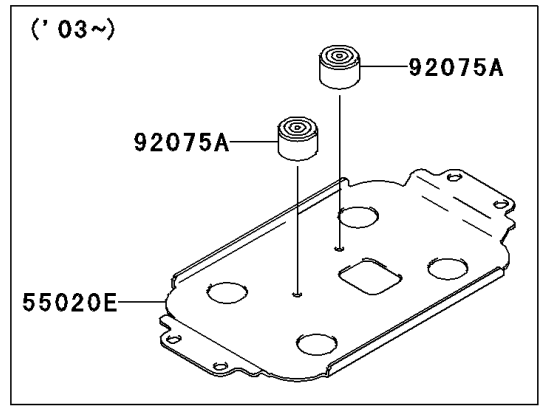

# 2002 Bayou 300 PARTS DIAGRAM

Guard(s)

F2680

## 2002 Bayou 300 PARTS LIST

Guard(s)

| ITEM NAME                               | PART NUMBER   | QUANTITY |
|---|---------------|----------|
| BOLT-FLANGED,6X10 (Ref # 130)           | 130B0610      | 2        |
| BOLT-FLANGED,8X12,BLACK (Ref # 130A)    | 130C0812      | 2        |
| BOLT-UPSET-WS-SMALL (Ref # 183)         | 183J0816      | 6        |
| GUARD,FRONT HUB,INNER,LH (Ref # 55020)  | 55020-1223    | 1        |
| GUARD,FRONT HUB,INNER,RH (Ref # 55020A) | 55020-1224    | 1        |
| GUARD,ENGINE (Ref # 55020B)             | 55020-1242    | 1        |
| GUARD (Ref # 55020C)                    | 55020-1523    | 1        |
| GUARD,FR,GRAY (Ref # 55020D)            | 55020-1588-1U | 1        |
| DAMPER,INNER (Ref # 92075)              | 92075-1822    | 6        |
| DAMPER (Ref # 92075A)                   | 92075-1896    | 2        |