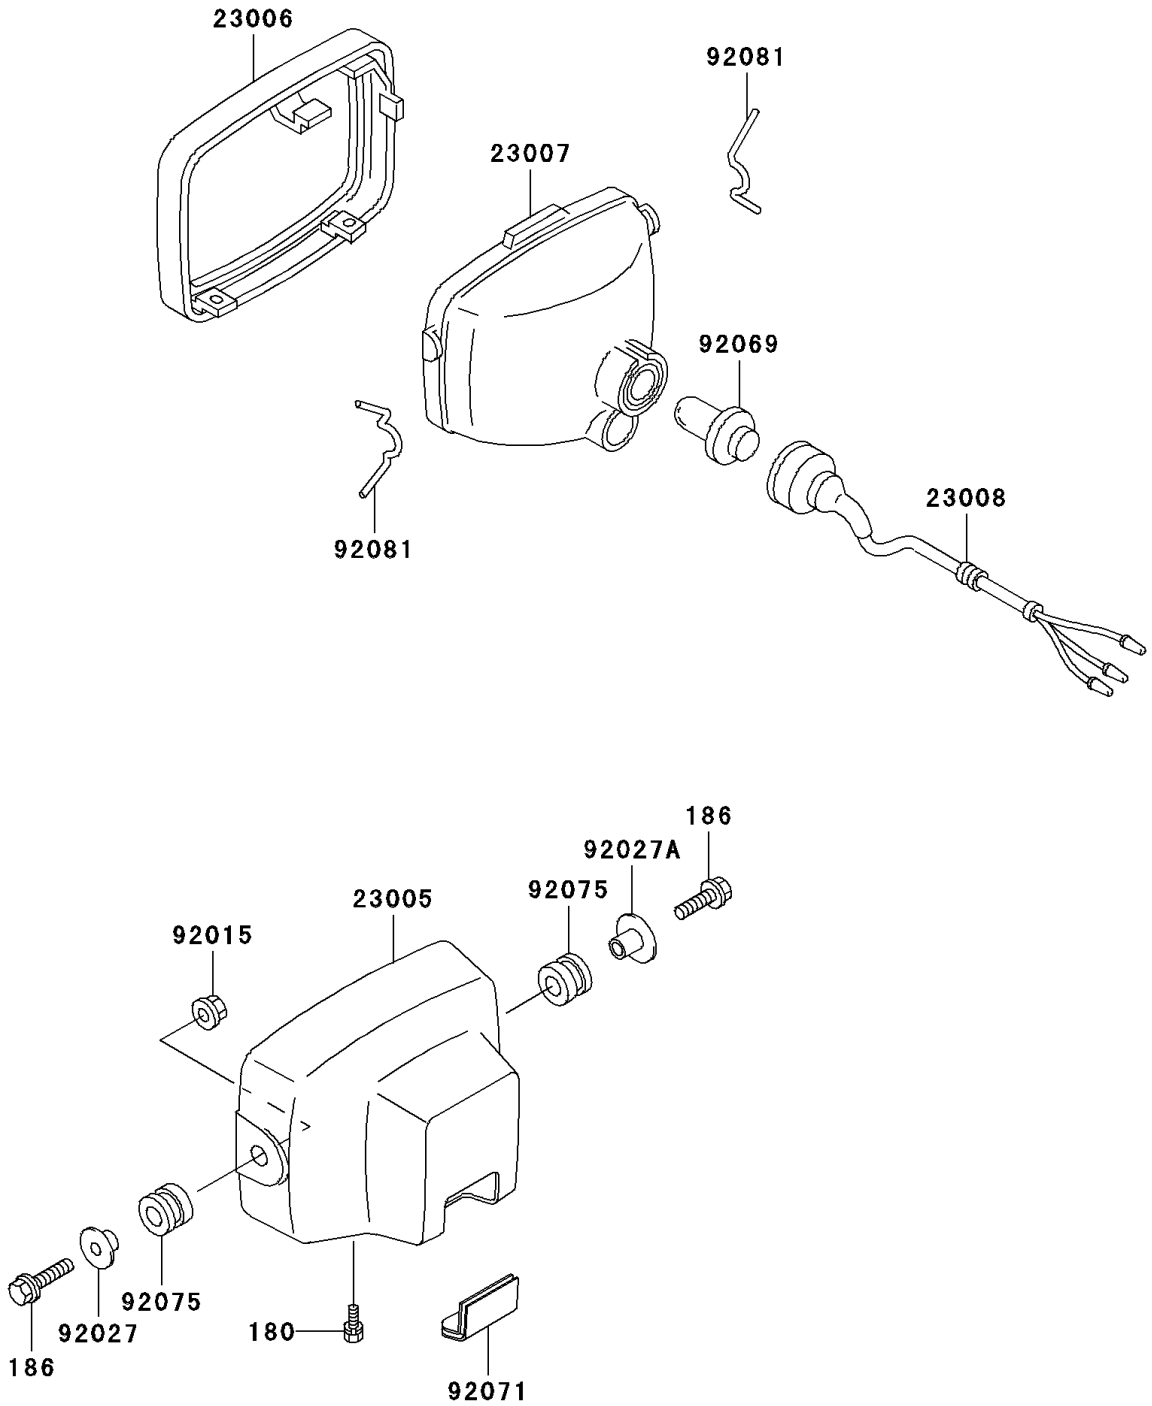

2002 Bayou 300 PARTS DIAGRAM

Headlight(s)

F2710

2002 Bayou 300 PARTS LIST

Headlight(s)

ITEM NAME	PART NUMBER	QUANTITY
BOLT-UPSET-WS (Ref # 180)	180C0512	4
BOLT-UPSET-WP (Ref # 186)	186B0630	4
BODY-COMP-HEAD LAMP (Ref # 23005)	23005-1018	2
RIM-LAMP (Ref # 23006)	23006-1058	2
LENS-COMP,HEAD LAMP (Ref # 23007)	23007-1274	2
SOCKET-ASSY,HEAD LAMP (Ref # 23008)	23008-1357	2
NUT,FLANGED,6MM (Ref # 92015)	92015-1367	2
COLLAR,L=9.6 (Ref # 92027)	92027-1045	2
COLLAR,L=13.1 (Ref # 92027A)	92027-251	2
BULB,12V 25/25W (Ref # 92069)	92069-1010	2
GROMMET,HEAD LAMP (Ref # 92071)	92071-1205	2
DAMPER (Ref # 92075)	92075-277	4
SPRING (Ref # 92081)	92081-1421	4