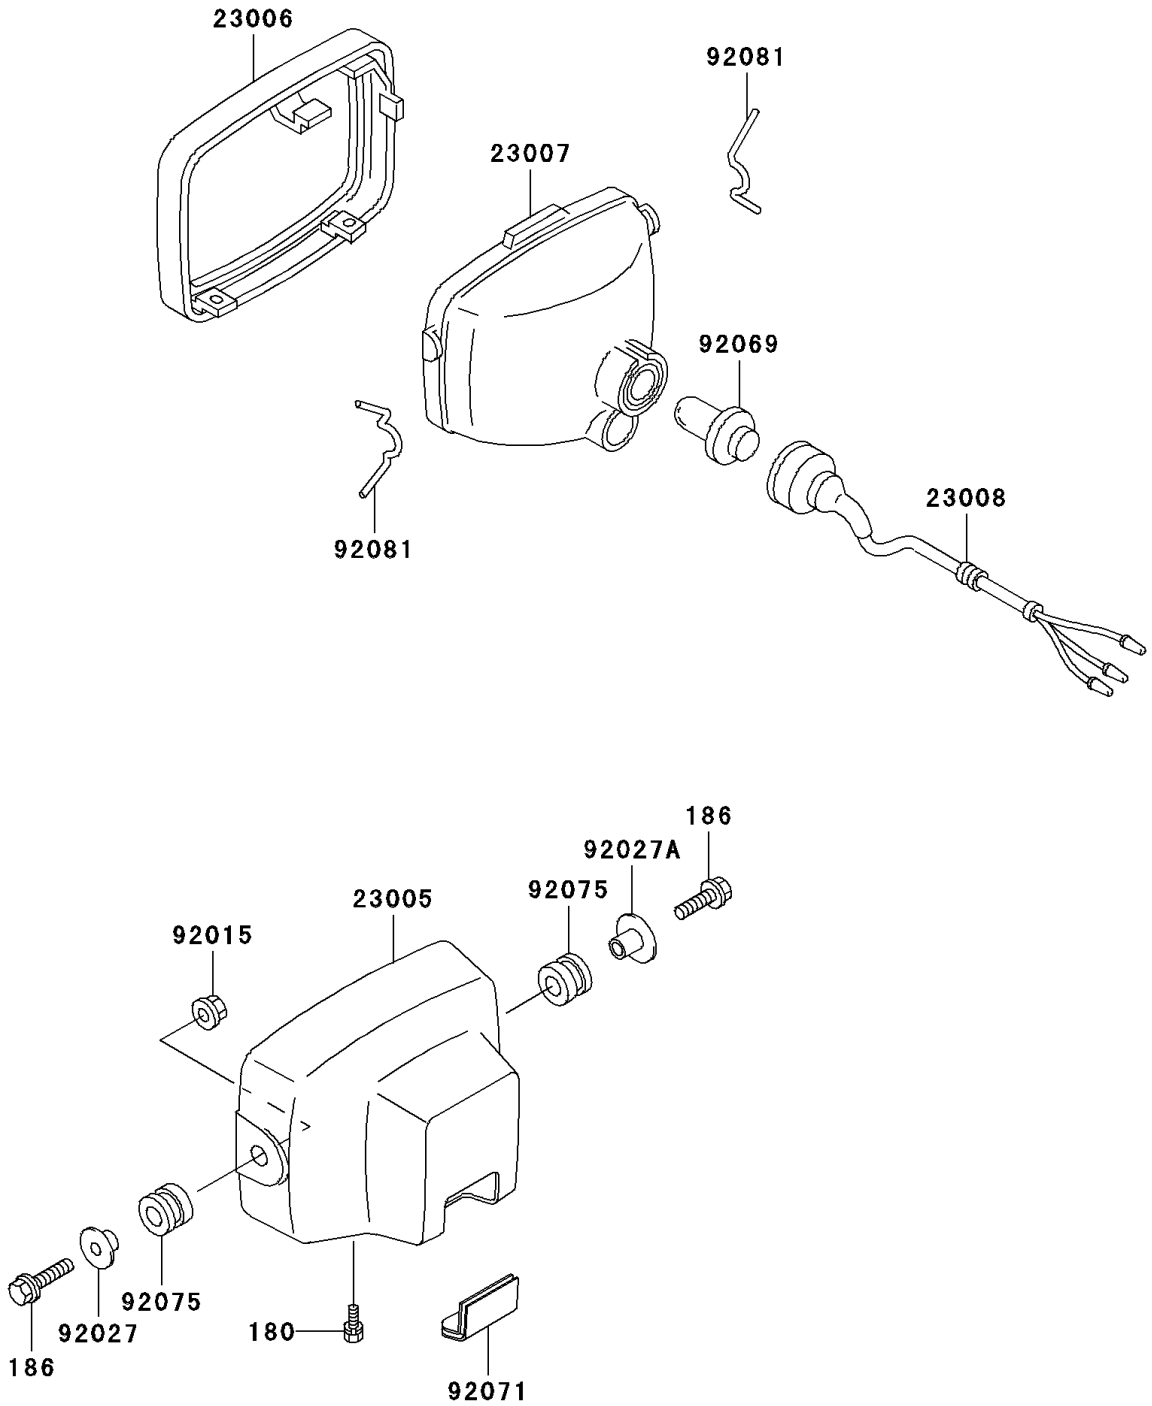

2003 Bayou 300 PARTS DIAGRAM

Headlight(s)

F2710

2003 Bayou 300 PARTS LIST

Headlight(s)

ITEM NAME	PART NUMBER	QUANTITY
BOLT-UPSET-WS (Ref # 180)	180C0512	4
BOLT-UPSET-WP (Ref # 186)	186B0630	4
BODY-COMP-HEAD LAMP (Ref # 23005)	23005-1018	2
RIM-LAMP (Ref # 23006)	23006-1058	2
LENS-COMP,HEAD LAMP (Ref # 23007)	23007-1274	2
SOCKET-ASSY,HEAD LAMP (Ref # 23008)	23008-1357	2
NUT,FLANGED,6MM (Ref # 92015)	92015-1367	2
COLLAR,L=9.6 (Ref # 92027)	92027-1045	2
COLLAR,L=13.1 (Ref # 92027A)	92027-251	2
BULB,12V 25/25W (Ref # 92069)	92069-1010	2
GROMMET,HEAD LAMP (Ref # 92071)	92071-1205	2
DAMPER (Ref # 92075)	92075-277	4
SPRING (Ref # 92081)	92081-1421	4