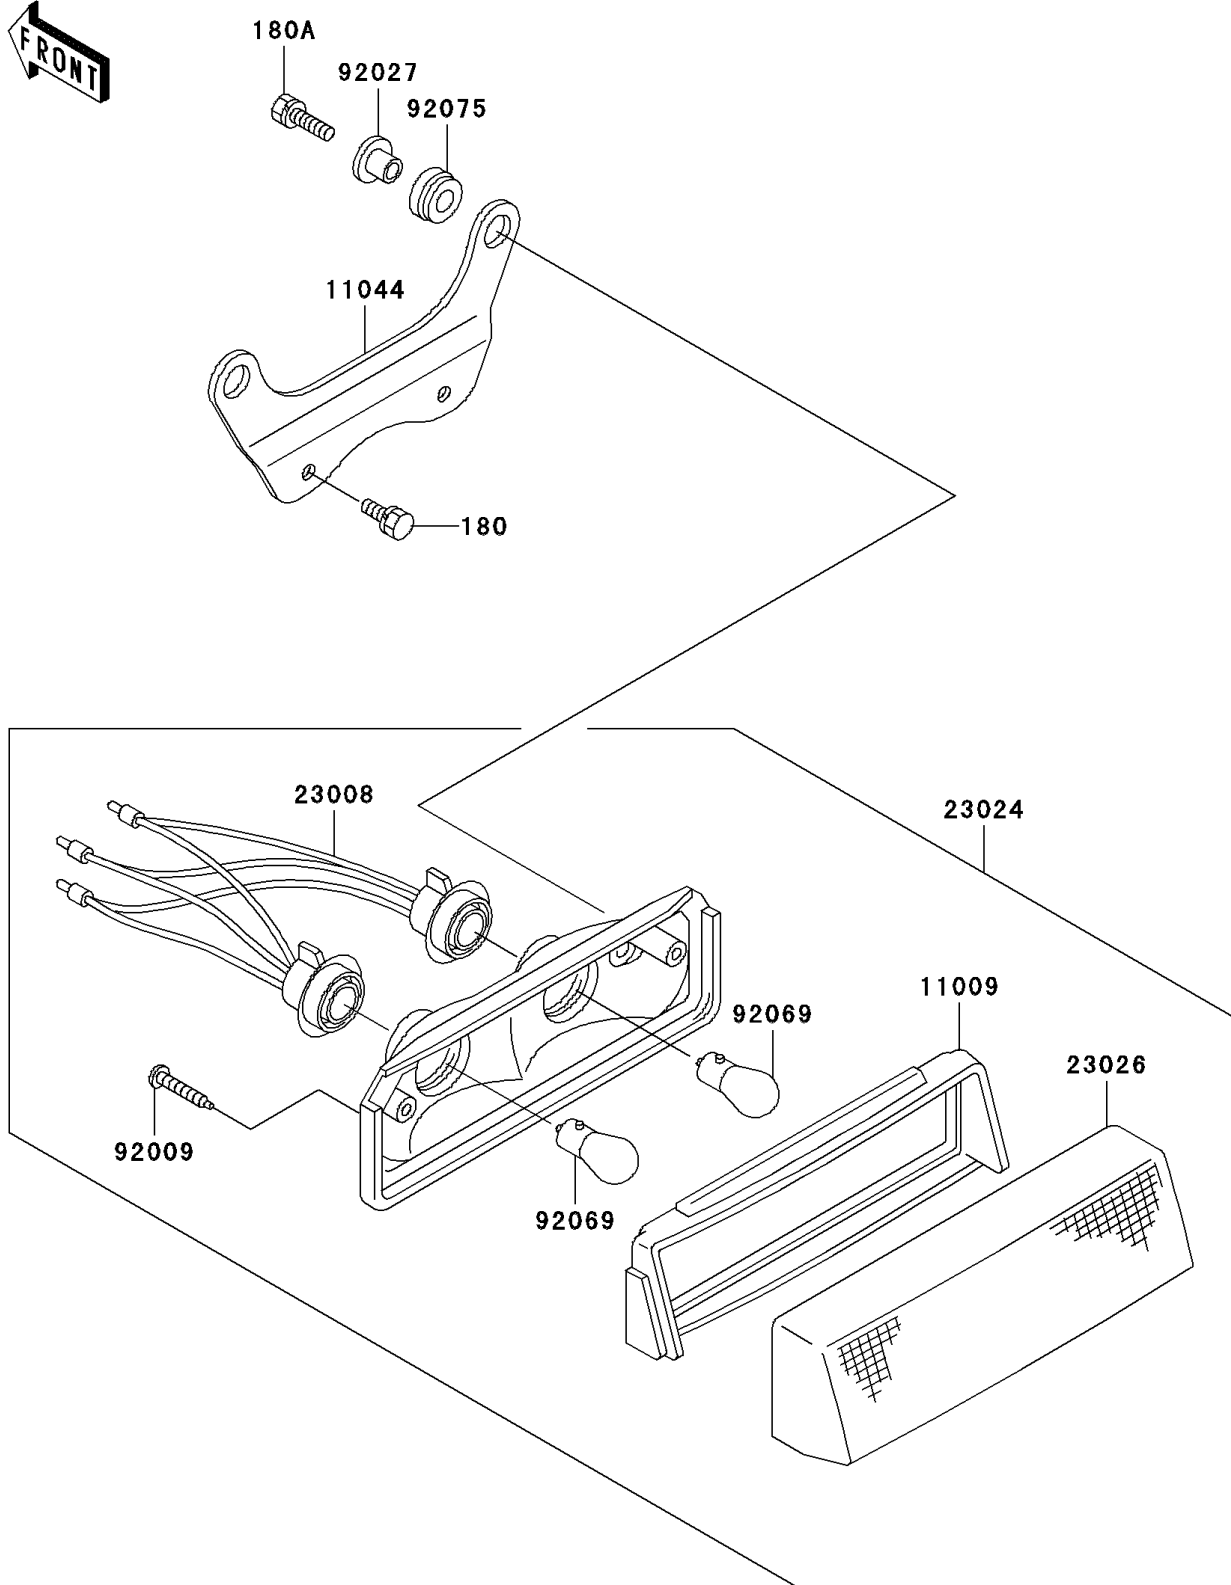

# 2002 Bayou 300 PARTS DIAGRAM

Taillight(s)

F2720

## 2002 Bayou 300 PARTS LIST

### Taillight(s)

ITEM NAME	PART NUMBER	QUANTITY
BOLT-UPSET-WS (Ref # 180)	180D0612	2
BOLT-UPSET-WS (Ref # 180A)	180D0620	2
GASKET,TAIL LAMP (Ref # 11009)	11009-1404	1
BRACKET,TAIL LAMP (Ref # 11044)	11044-1367	1
SOCKET-ASSY,TAIL LAMP (Ref # 23008)	23008-1461	1
LAMP-ASSY-TAIL (Ref # 23024)	23024-1134	1
LENS,TAIL LAMP (Ref # 23026)	23026-1056	1
SCREW,TAPPING,4X30 (Ref # 92009)	92009-1056	2
COLLAR,L=11.1 (Ref # 92027)	92027-194	2
BULB,12V 27/8W (Ref # 92069)	92069-059	2
DAMPER (Ref # 92075)	92075-277	2