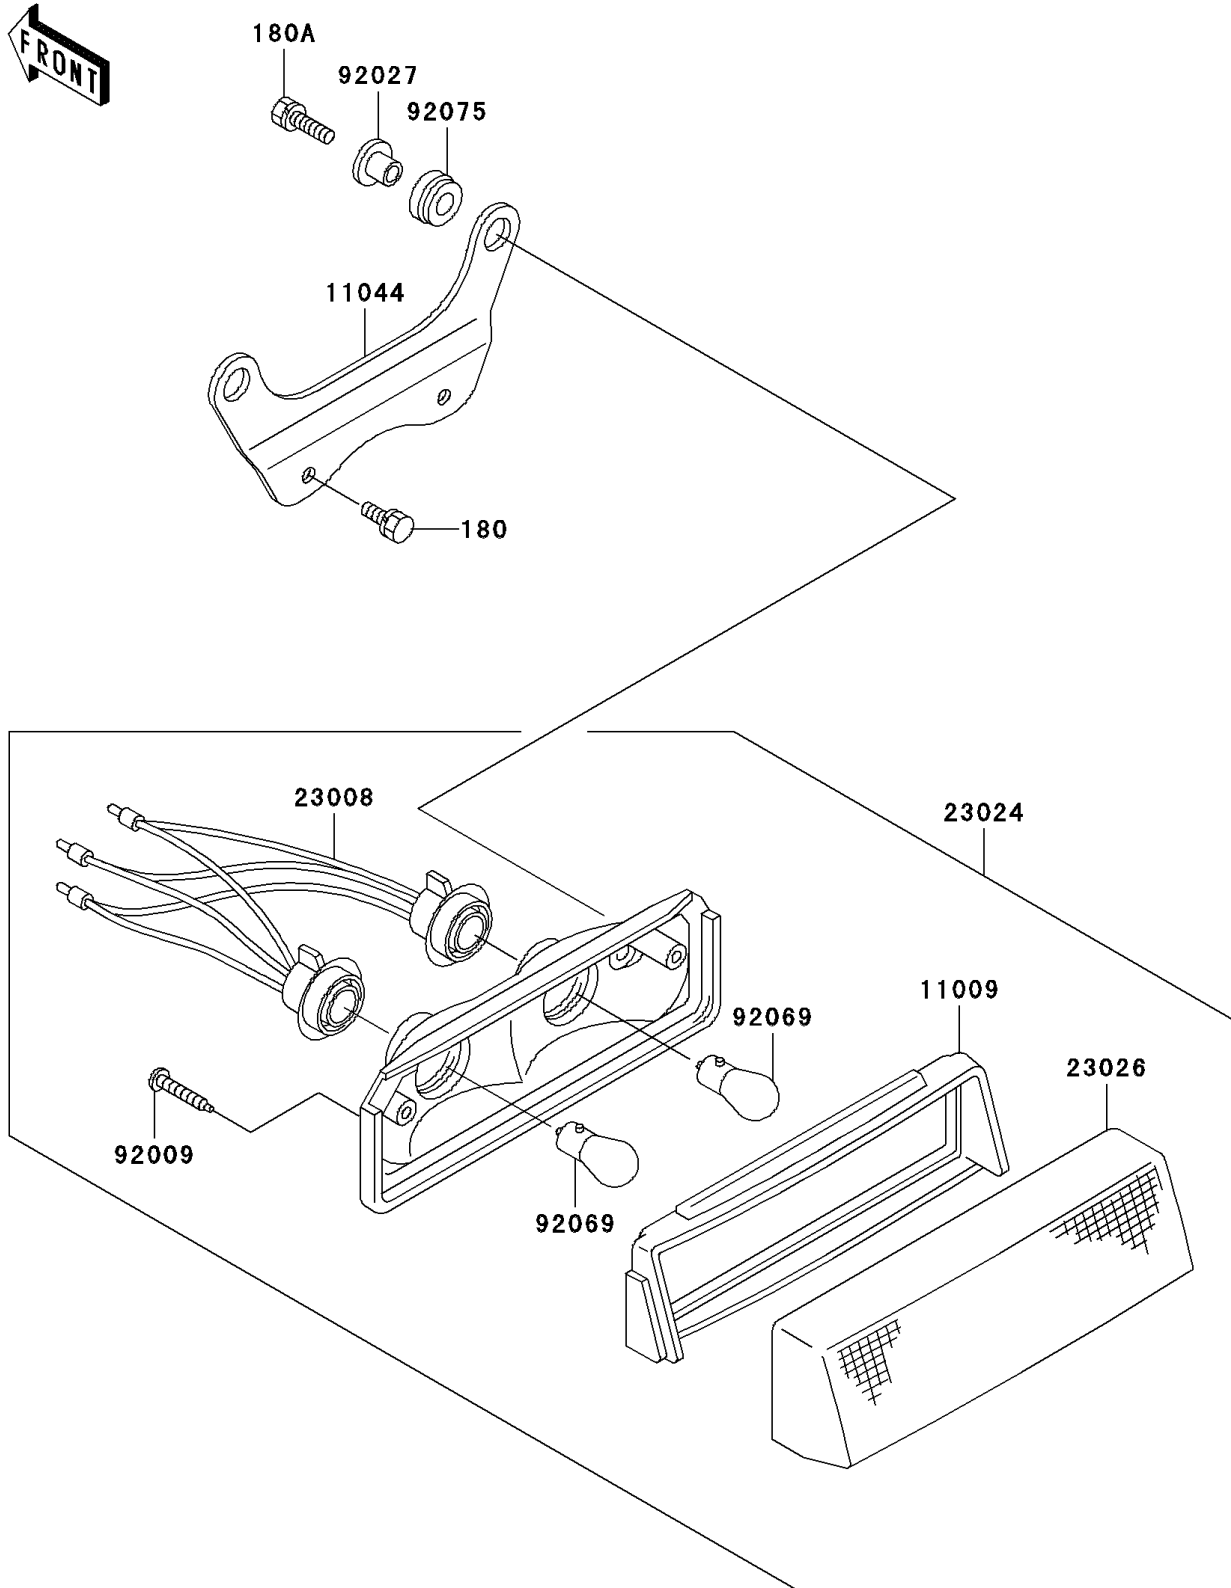

# 2003 Bayou 300 PARTS DIAGRAM

Taillight(s)

F2720

## 2003 Bayou 300 PARTS LIST

### Taillight(s)

ITEM NAME	PART NUMBER	QUANTITY
BOLT-UPSET-WS (Ref # 180)	180D0612	2
BOLT-UPSET-WS (Ref # 180A)	180D0620	2
GASKET,TAIL LAMP (Ref # 11009)	11009-1404	1
BRACKET,TAIL LAMP (Ref # 11044)	11044-1367	1
SOCKET-ASSY,TAIL LAMP (Ref # 23008)	23008-1461	1
LAMP-ASSY-TAIL (Ref # 23024)	23024-1134	1
LENS,TAIL LAMP (Ref # 23026)	23026-1056	1
SCREW,TAPPING,4X30 (Ref # 92009)	92009-1056	2
COLLAR,L=11.1 (Ref # 92027)	92027-194	2
BULB,12V 27/8W (Ref # 92069)	92069-059	2
DAMPER (Ref # 92075)	92075-277	2