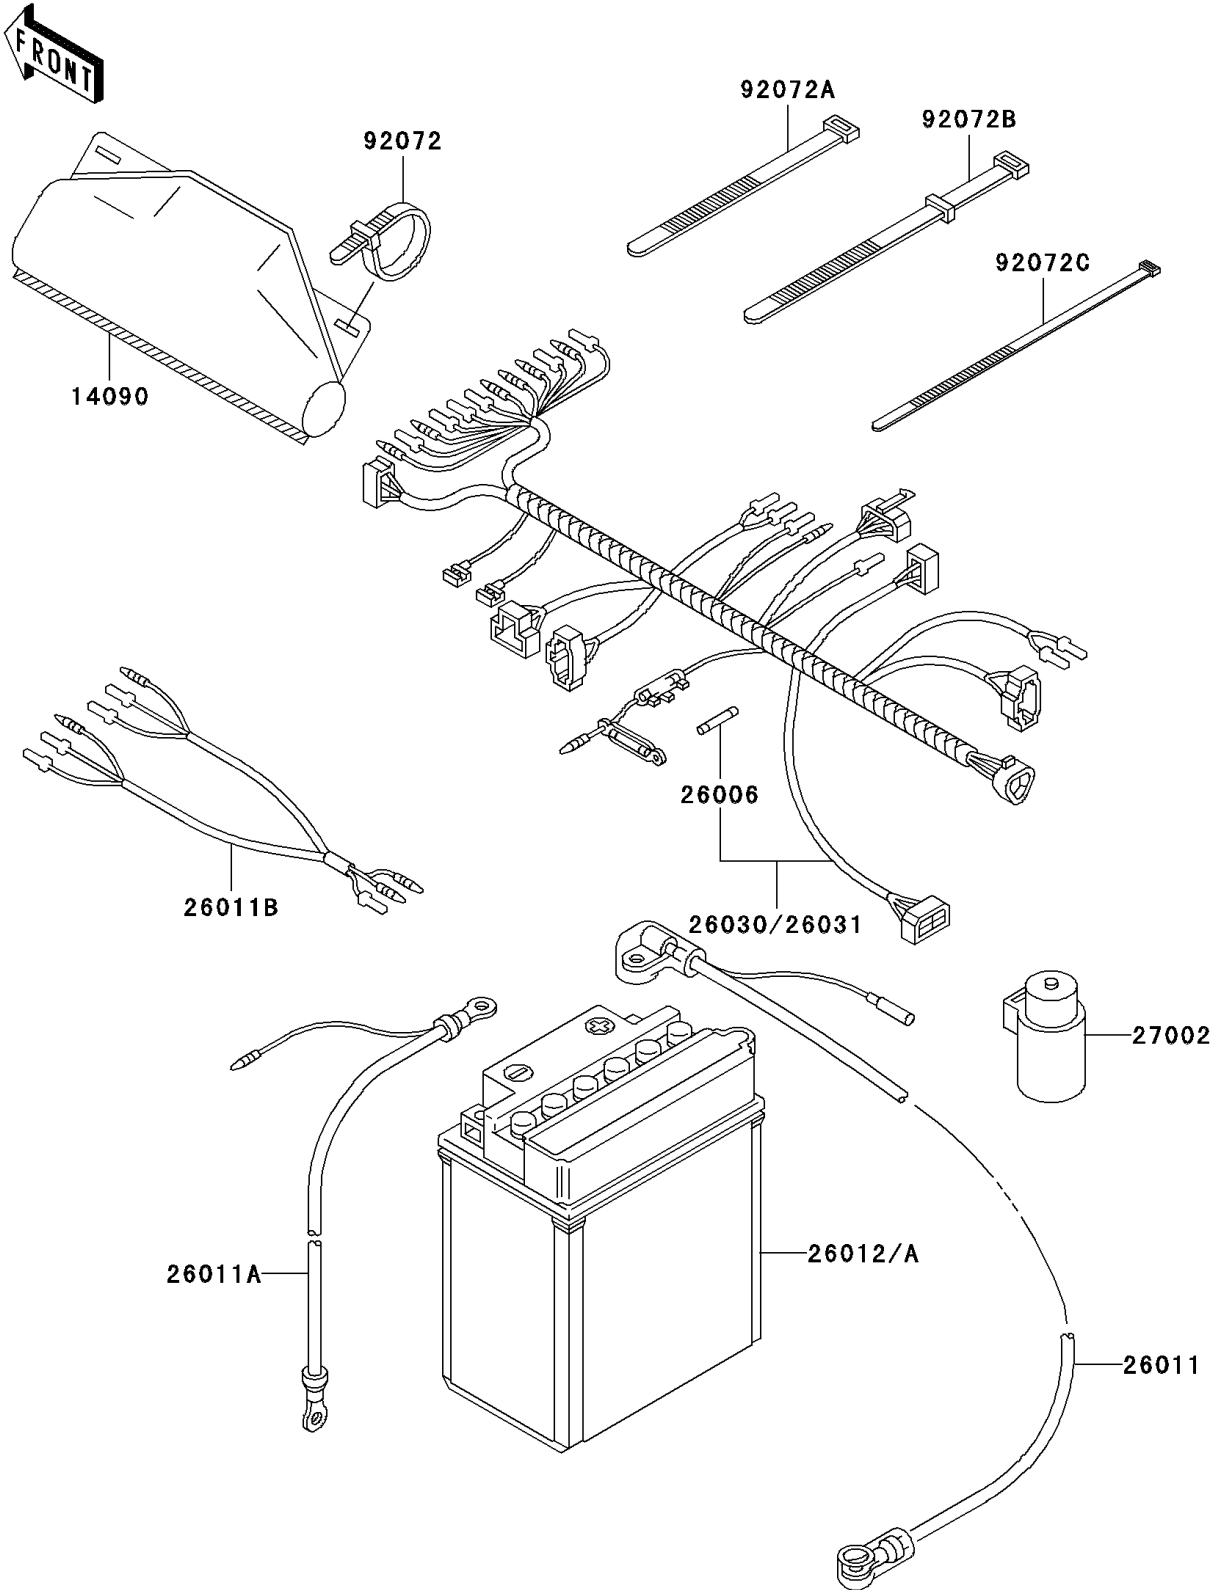

# 2003 Bayou 300 PARTS DIAGRAM

Chassis Electrical Equipment

F2760

## 2003 Bayou 300 PARTS LIST

### Chassis Electrical Equipment

ITEM NAME	PART NUMBER	QUANTITY
COVER,COUPLER (Ref # 14090)	14090-1611	1
FUSE,30A,L=30 (Ref # 26006)	26006-1059	2
WIRE-LEAD,BATTERY(+) (Ref # 26011)	26011-1545	1
WIRE-LEAD,BATTERY(-) (Ref # 26011A)	26011-1559	1
WIRE-LEAD,HEAD LAMP (Ref # 26011B)	26011-1605	1
BATTERY,YB14A-A2,12V 14AH (Ref # 26012A)	26012-1388	1
HARNESS,MAIN (Ref # 26030)	26030-1803	1
RELAY-ASSY (Ref # 27002)	27002-1095	1
BAND,L=123 (Ref # 92072)	92072-030	4
BAND,L=149 (Ref # 92072A)	92072-031	3
BAND,L=186 (Ref # 92072B)	92072-056	2
BAND,L=188 (Ref # 92072C)	92072-1239	10