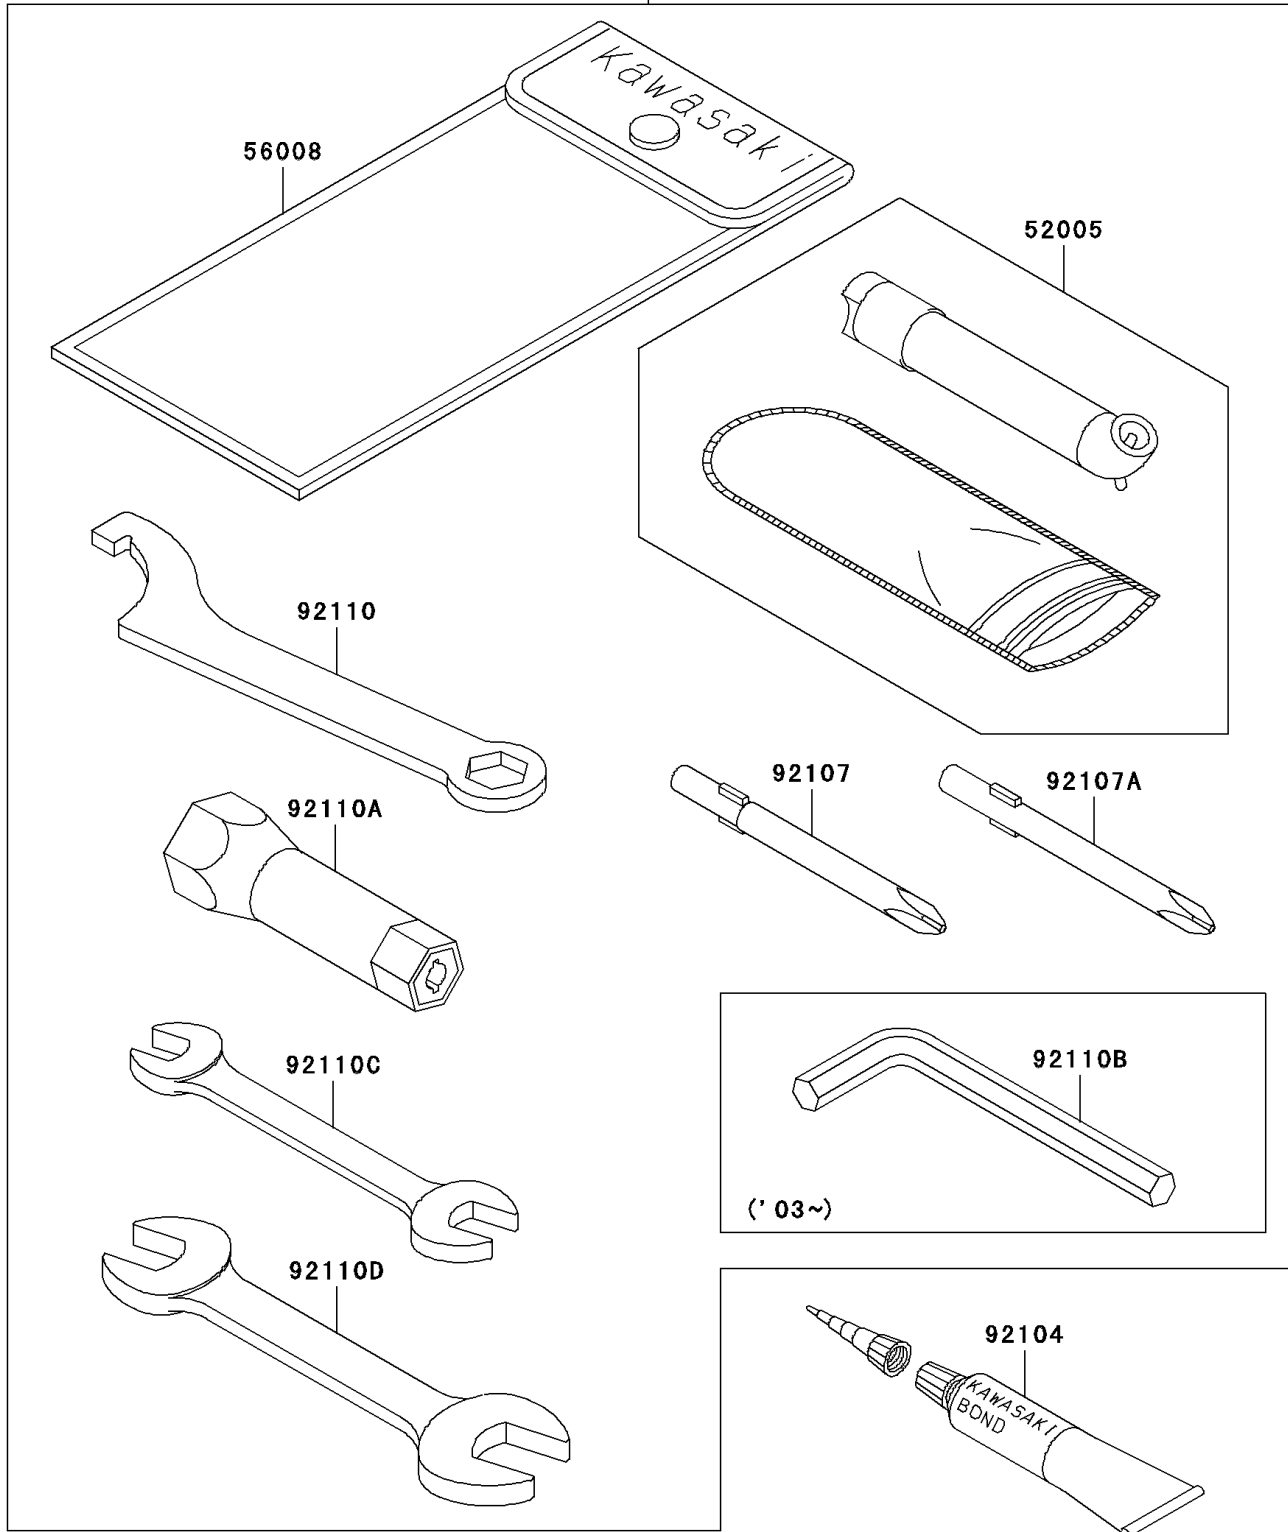

# 2003 Bayou 300 PARTS DIAGRAM

Owner's Tools

56007/A

F2810

## 2003 Bayou 300 PARTS LIST

### Owner's Tools

ITEM NAME	PART NUMBER	QUANTITY
GAUGE,AIR (Ref # 52005)	52005-1082	1
TOOL-KIT (Ref # 56007A)	56007-1496	1
BAG,TOOL (Ref # 56008)	56008-1007	1
GASKET-LIQUID,TUBE,100G,SILVER (Ref # 92104)	92104-002	1
TOOL-DRIVER,#3PHILLIPS (Ref # 92107)	92107-005	1
TOOL-DRIVER,#2PHILLIPS (Ref # 92107A)	92107-1053	1
TOOL-WRENCH,HOOK&BOXEND,14MM (Ref # 92110)	92110-1040	1
TOOL-WRENCH,BOX,18MM (Ref # 92110A)	92110-1109	1
TOOL-WRENCH,ALLEN,3MM (Ref # 92110B)	92110-1140	1
TOOL-WRENCH,OPEN END,10X12 (Ref # 92110C)	92110-1152	1
TOOL-WRENCH,OPEN END,14X17 (Ref # 92110D)	92110-1153	1