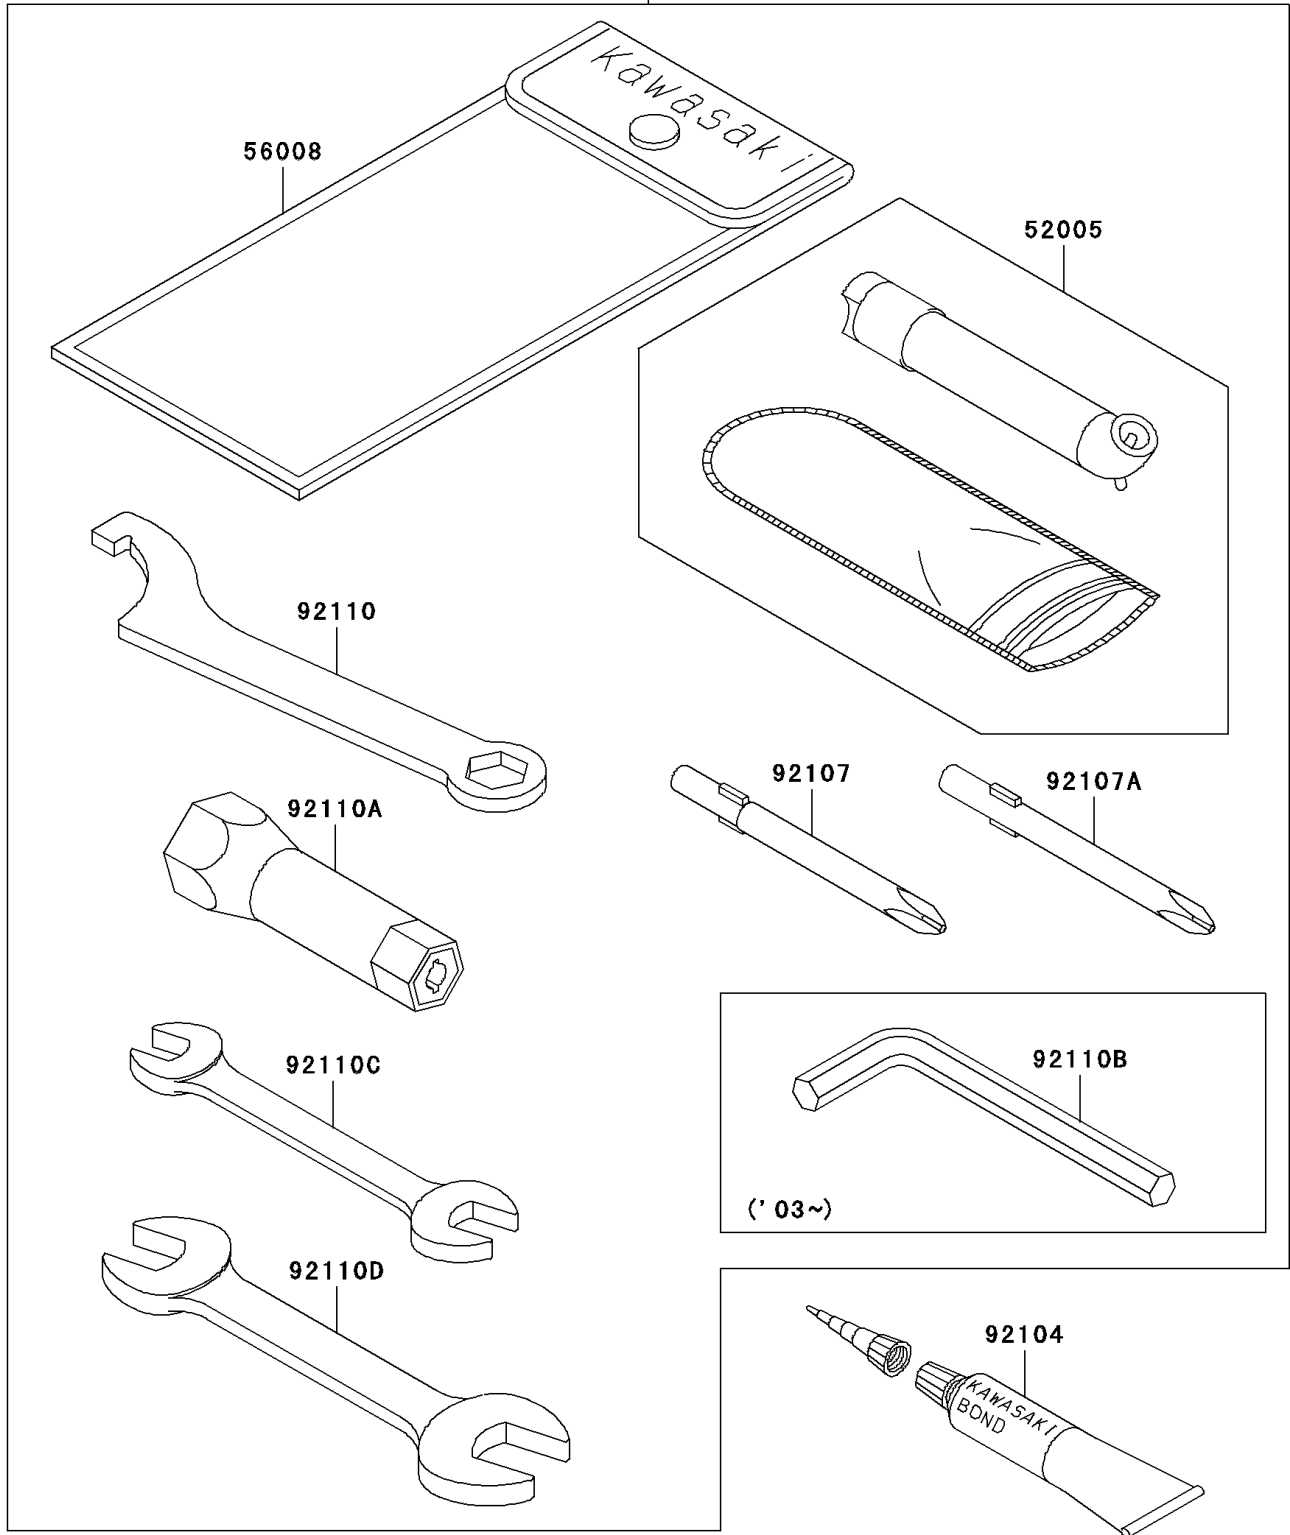

2004 Bayou 300 PARTS DIAGRAM

Owner's Tools

56007/A

F2810

2004 Bayou 300 PARTS LIST

Owner's Tools

ITEM NAME	PART NUMBER	QUANTITY
GAUGE,AIR (Ref # 52005)	52005-1082	1
TOOL-KIT (Ref # 56007A)	56007-1496	1
BAG,TOOL (Ref # 56008)	56008-1007	1
GASKET-LIQUID,TUBE,100G,SILVER (Ref # 92104)	92104-002	1
TOOL-DRIVER,#3PHILLIPS (Ref # 92107)	92107-005	1
TOOL-DRIVER,#2PHILLIPS (Ref # 92107A)	92107-1053	1
TOOL-WRENCH,HOOK&BOXEND,14MM (Ref # 92110)	92110-1040	1
TOOL-WRENCH,BOX,18MM (Ref # 92110A)	92110-1109	1
TOOL-WRENCH,ALLEN,3MM (Ref # 92110B)	92110-1140	1
TOOL-WRENCH,OPEN END,10X12 (Ref # 92110C)	92110-1152	1
TOOL-WRENCH,OPEN END,14X17 (Ref # 92110D)	92110-1153	1