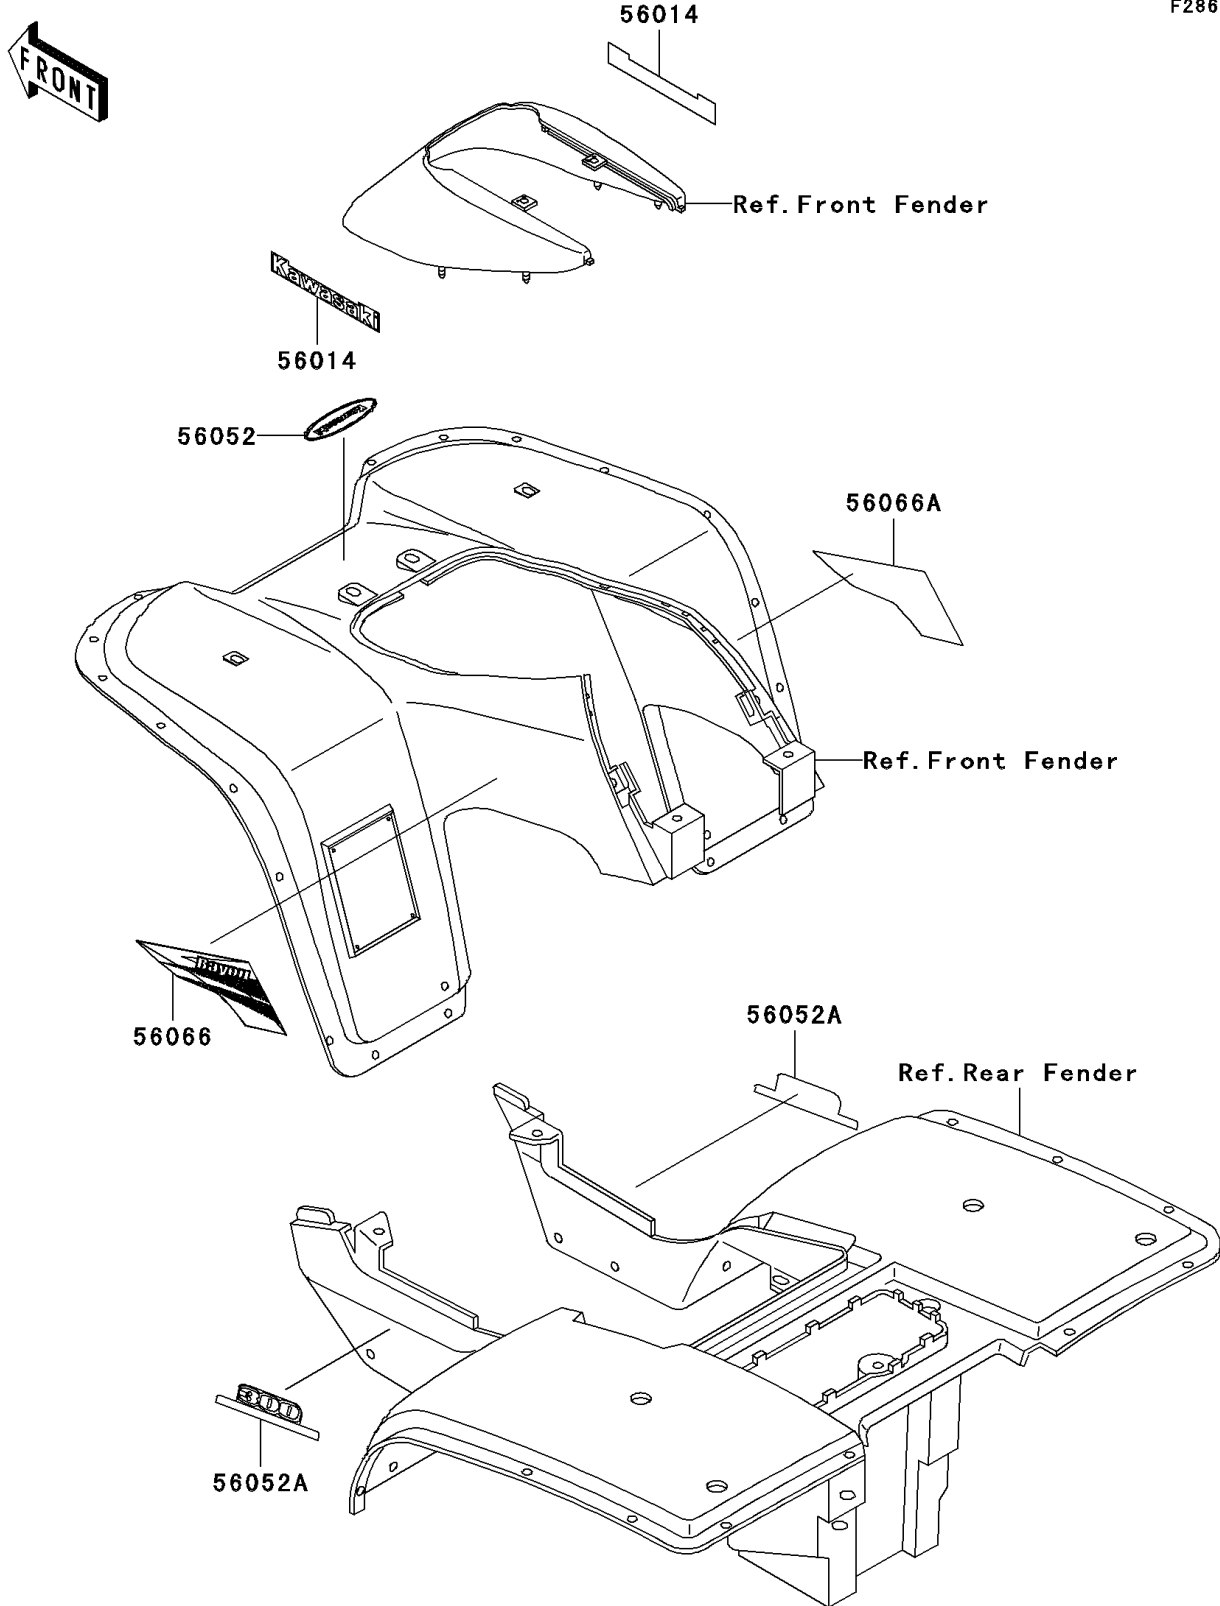

# 2003 Bayou 300 PARTS DIAGRAM

Decals(Red)(KLF300-B16)

F2861B

## 2003 Bayou 300 PARTS LIST

Decals(Red)(KLF300-B16)

ITEM NAME	PART NUMBER	QUANTITY
EMBLEM,KAWASAKI (Ref # 56014)	56014-1409	2
MARK,FR FENDER,KAWASAKI (Ref # 56052)	56052-1504	1
MARK,RR FENDER,300 (Ref # 56052A)	56052-1797	2
PATTERN,FR FENDER,LH (Ref # 56066)	56066-1238	1
PATTERN,FR FENDER,RH (Ref # 56066A)	56066-1239	1