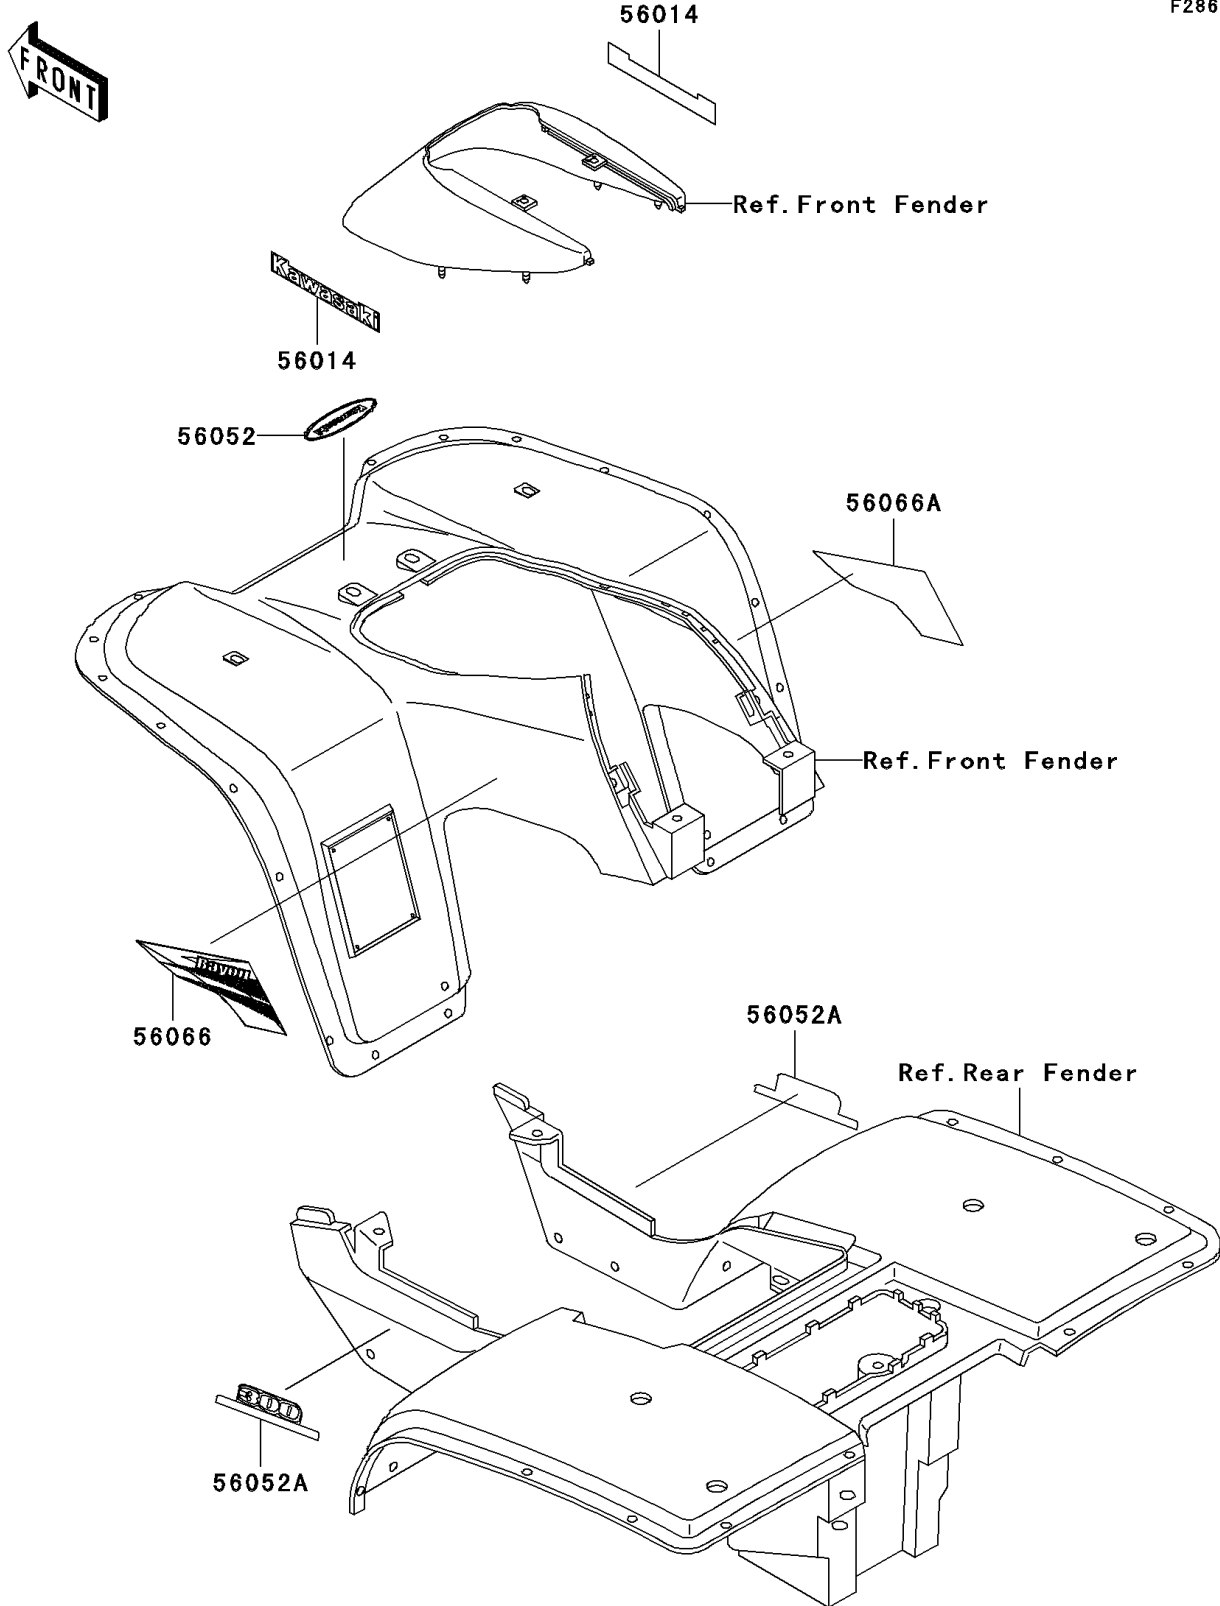

2003 Bayou 300 PARTS DIAGRAM

Decals(Green)(KLF300-B16)

F2861C

2003 Bayou 300 PARTS LIST

Decals(Green)(KLF300-B16)

ITEM NAME	PART NUMBER	QUANTITY
EMBLEM,KAWASAKI (Ref # 56014)	56014-1368	2
MARK,FR FENDER,KAWASAKI (Ref # 56052)	56052-1504	1
MARK,RR FENDER,300 (Ref # 56052A)	56052-1796	2
PATTERN,FR FENDER,LH (Ref # 56066)	56066-1236	1
PATTERN,FR FENDER,RH (Ref # 56066A)	56066-1237	1