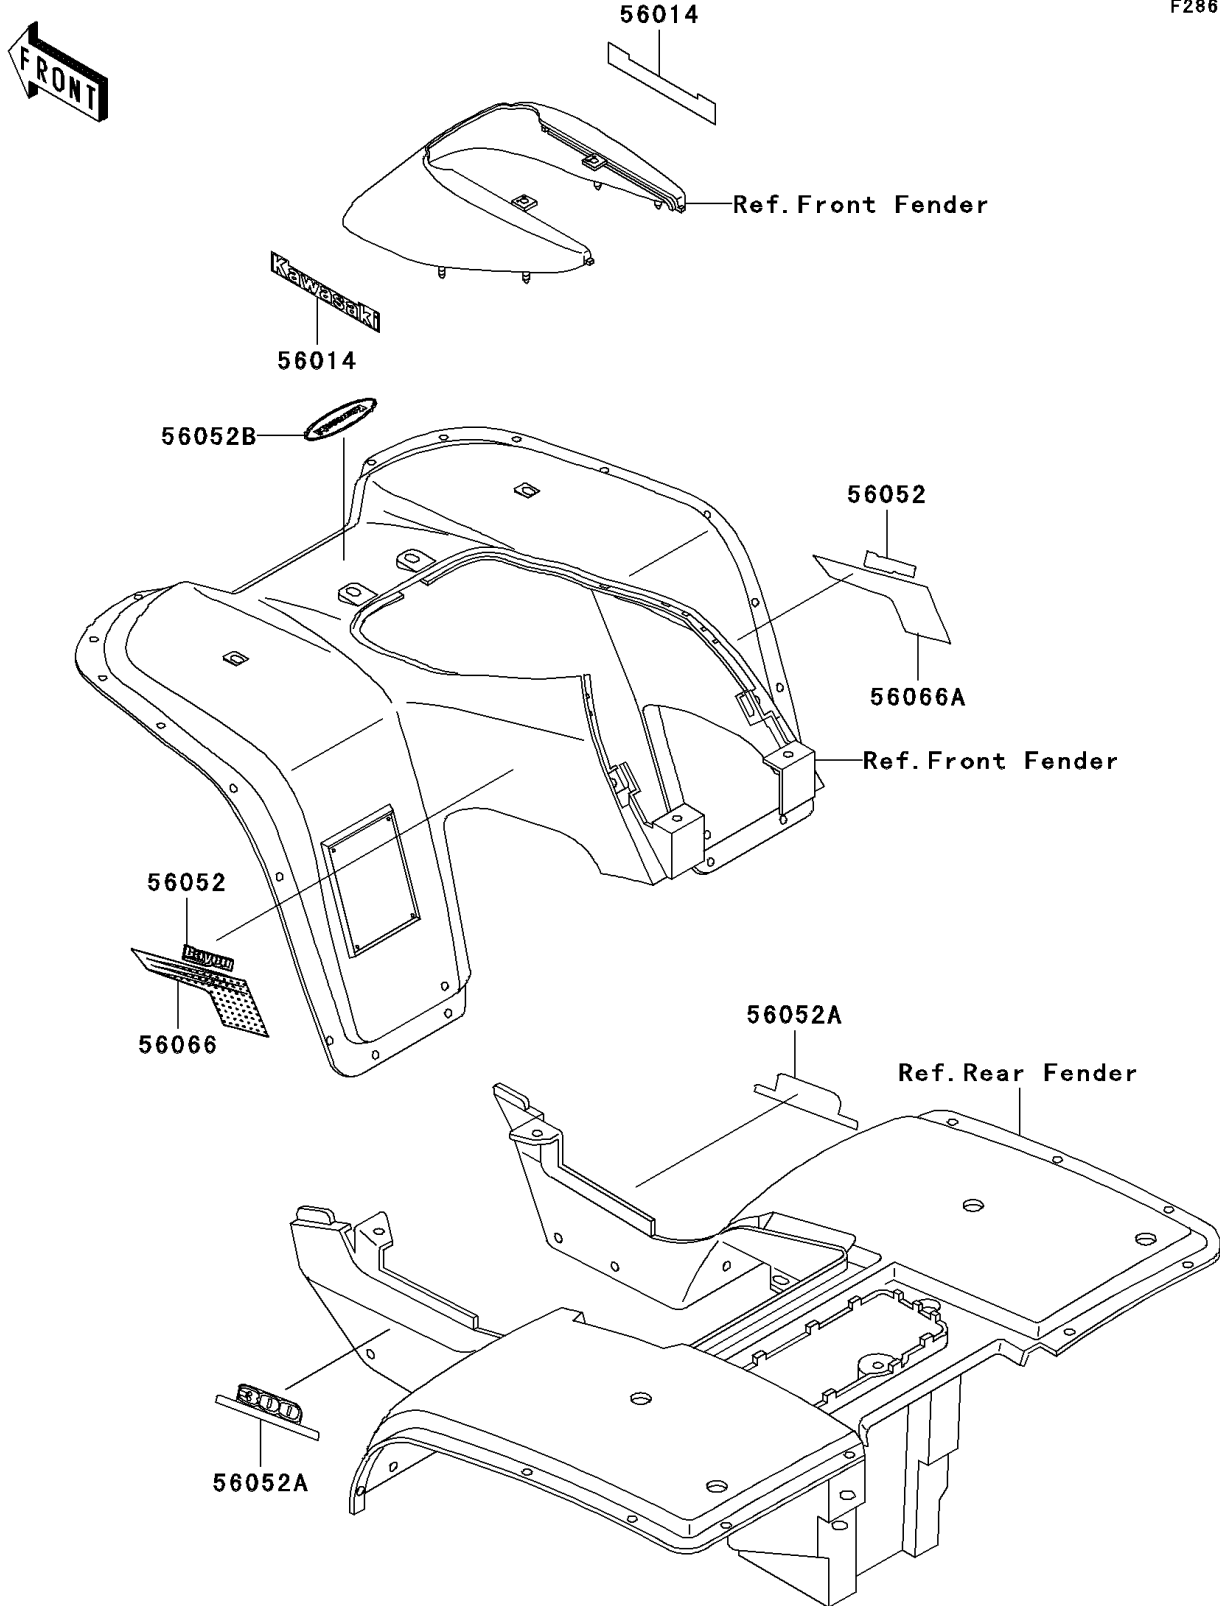

2004 Bayou 300 PARTS DIAGRAM

Decals(Green)(KLF300-B17)

F2861E

2004 Bayou 300 PARTS LIST

Decals(Green)(KLF300-B17)

| ITEM NAME | PART NUMBER | QUANTITY |
|--|-------------|----------|
| EMBLEM,KAWASAKI (Ref # 56014) | 56014-1368 | 2 |
| MARK,FR FENDER,BAYOU (Ref # 56052) | 56052-0117 | 2 |
| MARK,RR FENDER,300 (Ref # 56052A) | 56052-0148 | 2 |
| MARK,FR FENDER,KAWASAKI (Ref # 56052B) | 56052-1504 | 1 |
| PATTERN,FR FENDER,LH (Ref # 56066) | 56066-0304 | 1 |
| PATTERN,FR FENDER,RH (Ref # 56066A) | 56066-0305 | 1 |