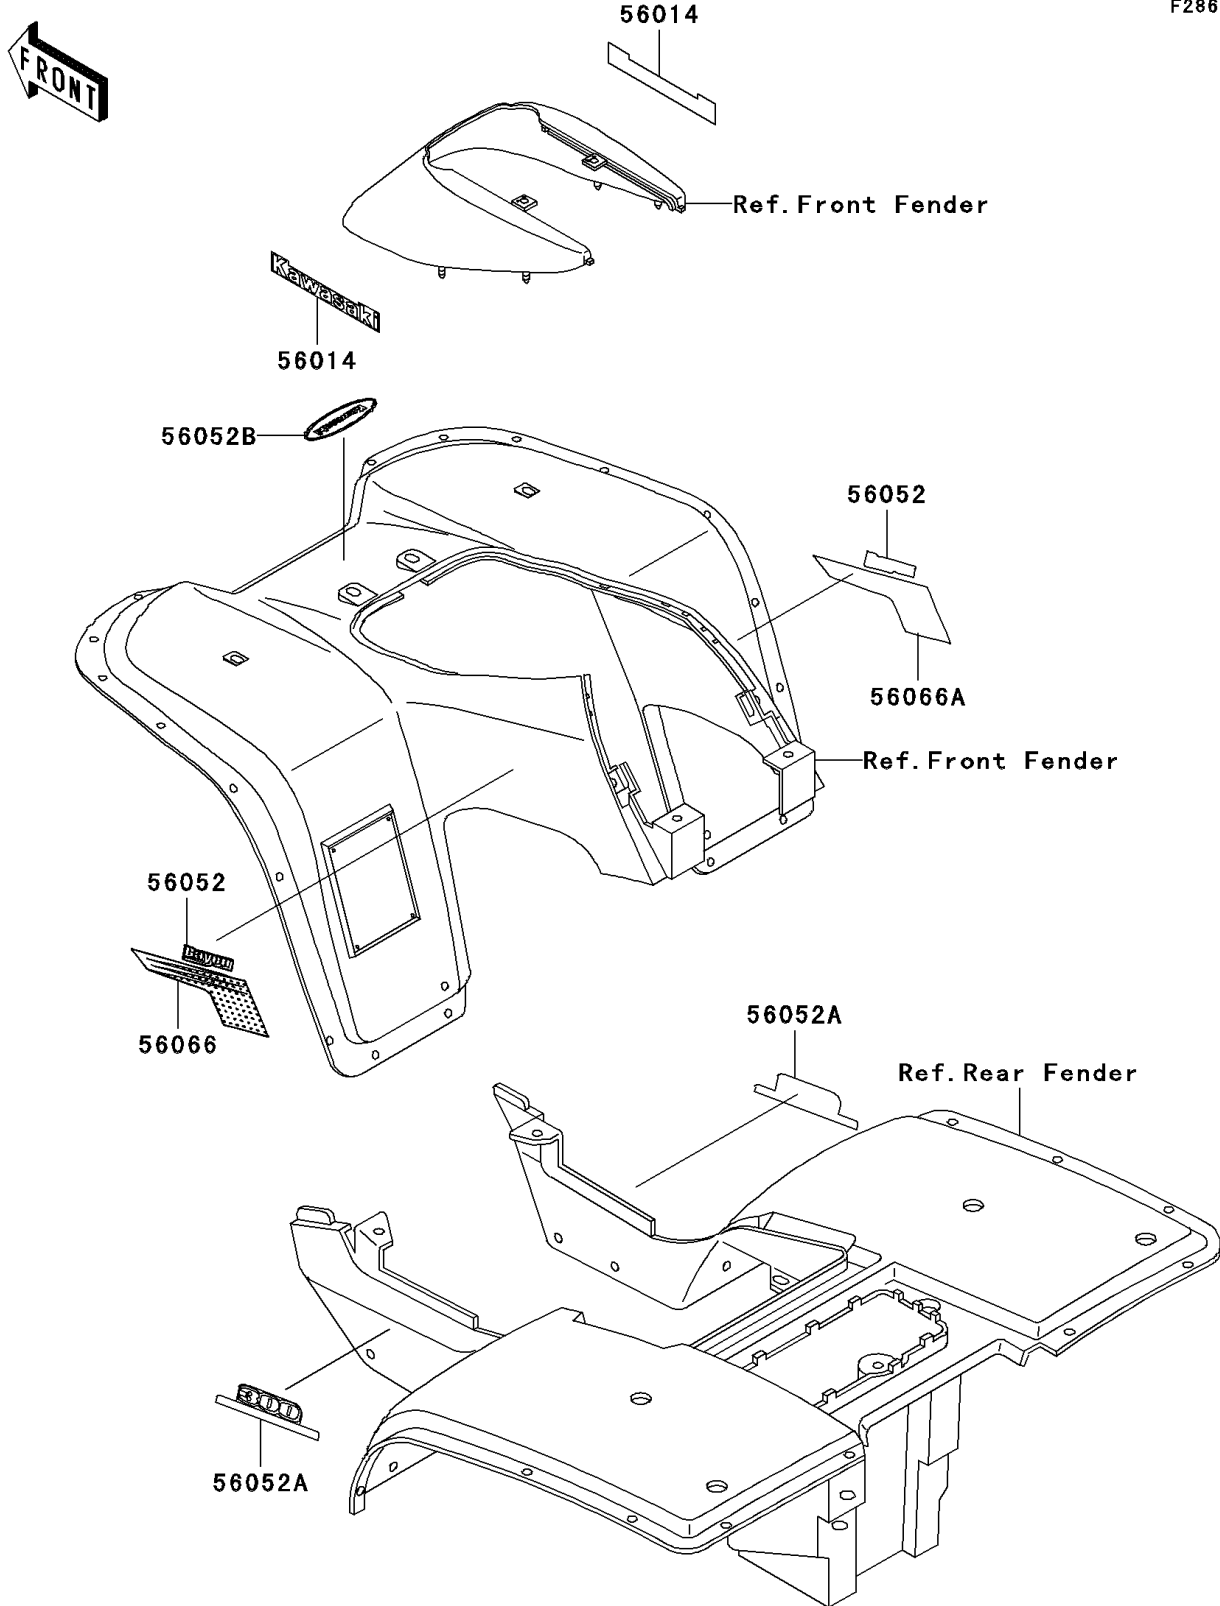

2004 Bayou 300 PARTS DIAGRAM

Decals(Green)(KLF300-B17)

F2861E

2004 Bayou 300 PARTS LIST

Decals(Green)(KLF300-B17)

ITEM NAME	PART NUMBER	QUANTITY
EMBLEM,KAWASAKI (Ref # 56014)	56014-1368	2
MARK,FR FENDER,BAYOU (Ref # 56052)	56052-0117	2
MARK,RR FENDER,300 (Ref # 56052A)	56052-0148	2
MARK,FR FENDER,KAWASAKI (Ref # 56052B)	56052-1504	1
PATTERN,FR FENDER,LH (Ref # 56066)	56066-0304	1
PATTERN,FR FENDER,RH (Ref # 56066A)	56066-0305	1