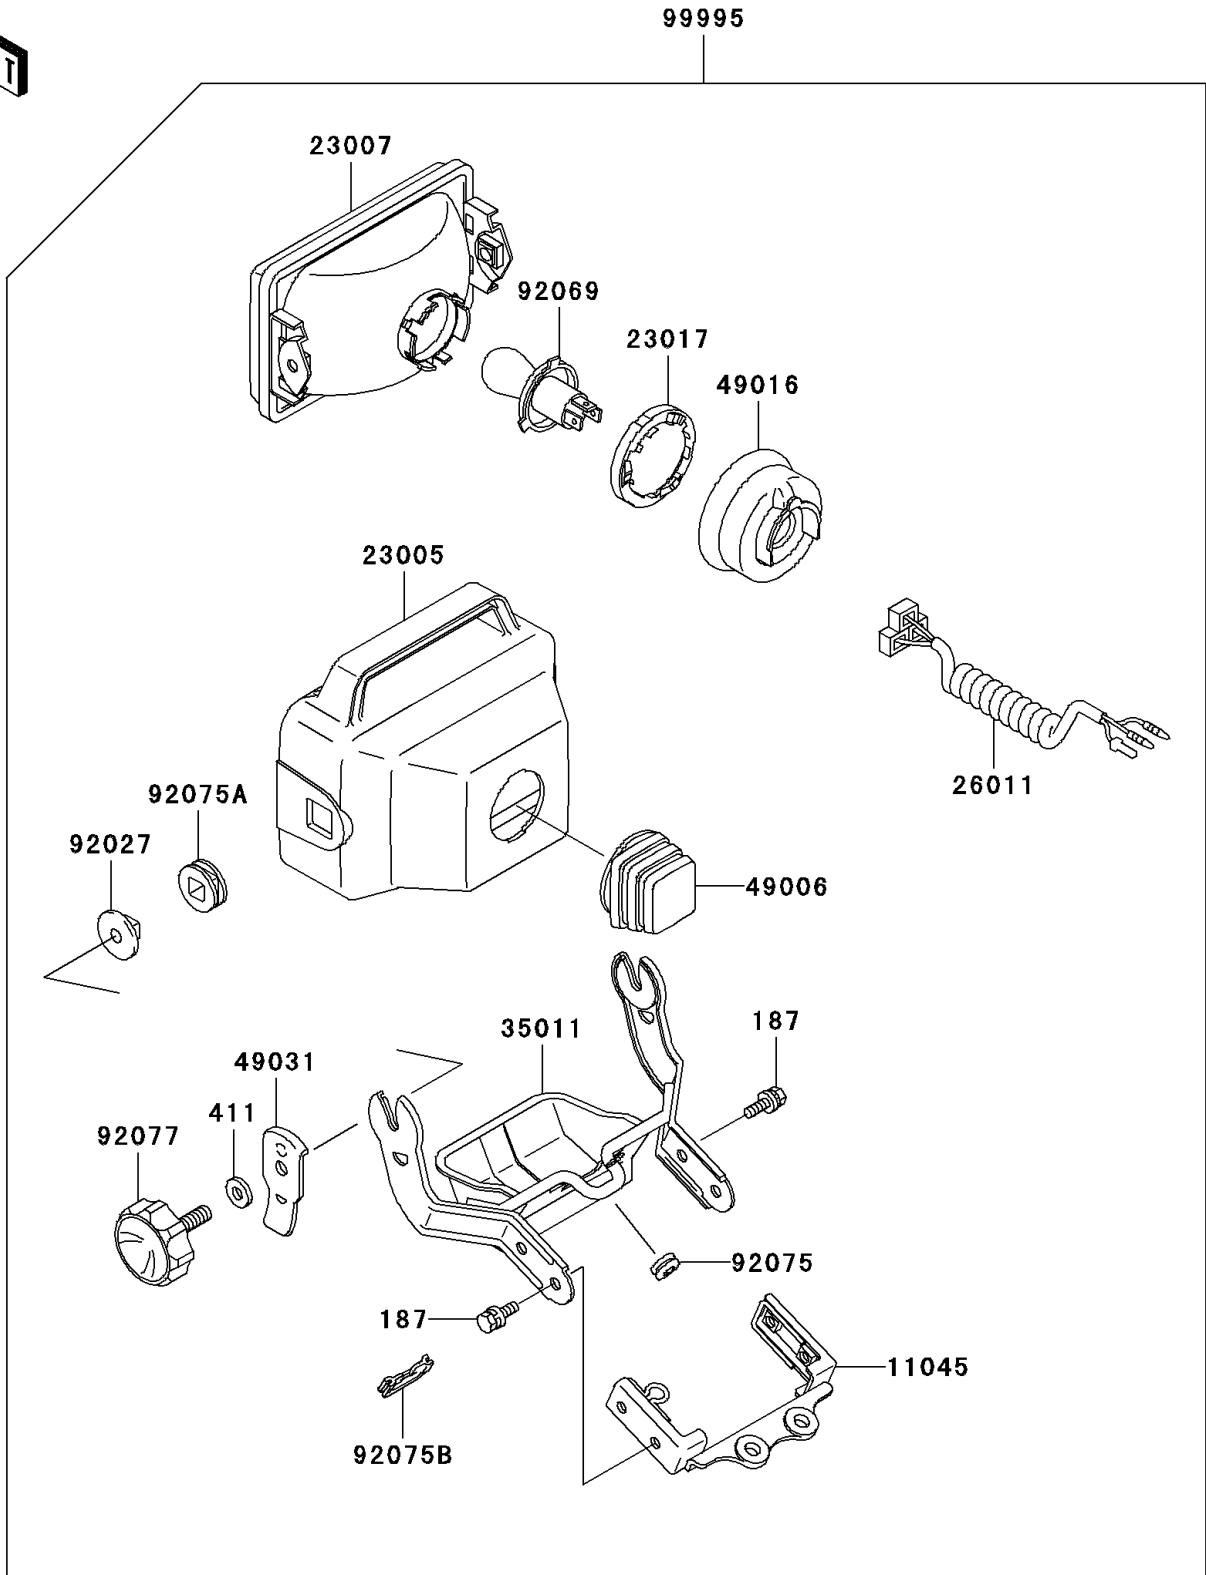

2003 Bayou 300 PARTS DIAGRAM

Optional Parts(Headlight)

F2890A

2003 Bayou 300 PARTS LIST

Optional Parts(Headlight)

ITEM NAME	PART NUMBER	QUANTITY
BOLT-UPSET-WSP (Ref # 187)	187C0614	4
WASHER-PLAIN,8MM,BLACK (Ref # 411)	411F0800	2
BRACKET,HEAD LAMP (Ref # 11045)	11045-1924	1
BODY-COMP-HEAD LAMP,BLACK (Ref # 23005)	23005-1064-6Z	1
LENS-COMP,HEAD LAMP (Ref # 23007)	23007-1138	1
SOCKET,BULB (Ref # 23017)	23017-1051	1
WIRE-LEAD,HEAD LAMP (Ref # 26011)	26011-1405	1
STAY,HEAD LAMP (Ref # 35011)	35011-1413	1
BOOT,HEAD LAMP BODY (Ref # 49006)	49006-1172	1
COVER-SEAL,BULB SOCKET (Ref # 49016)	49016-1111	1
LATCH,HEAD LAMP (Ref # 49031)	49031-1052	2
COLLAR,L=11.9 (Ref # 92027)	92027-1938	2
BULB,12V 65/60W (Ref # 92069)	92069-1069	1
DAMPER,HEAD LAMP HOLDER (Ref # 92075)	92075-1482	1
DAMPER,HEAD LAMP FITTING (Ref # 92075A)	92075-1768	2
DAMPER (Ref # 92075B)	92075-1881	1
KNOB,HEAD LAMP (Ref # 92077)	92077-1060	2
KIT.,HEAD LAMP (Ref # 99995)	99995-1018	1