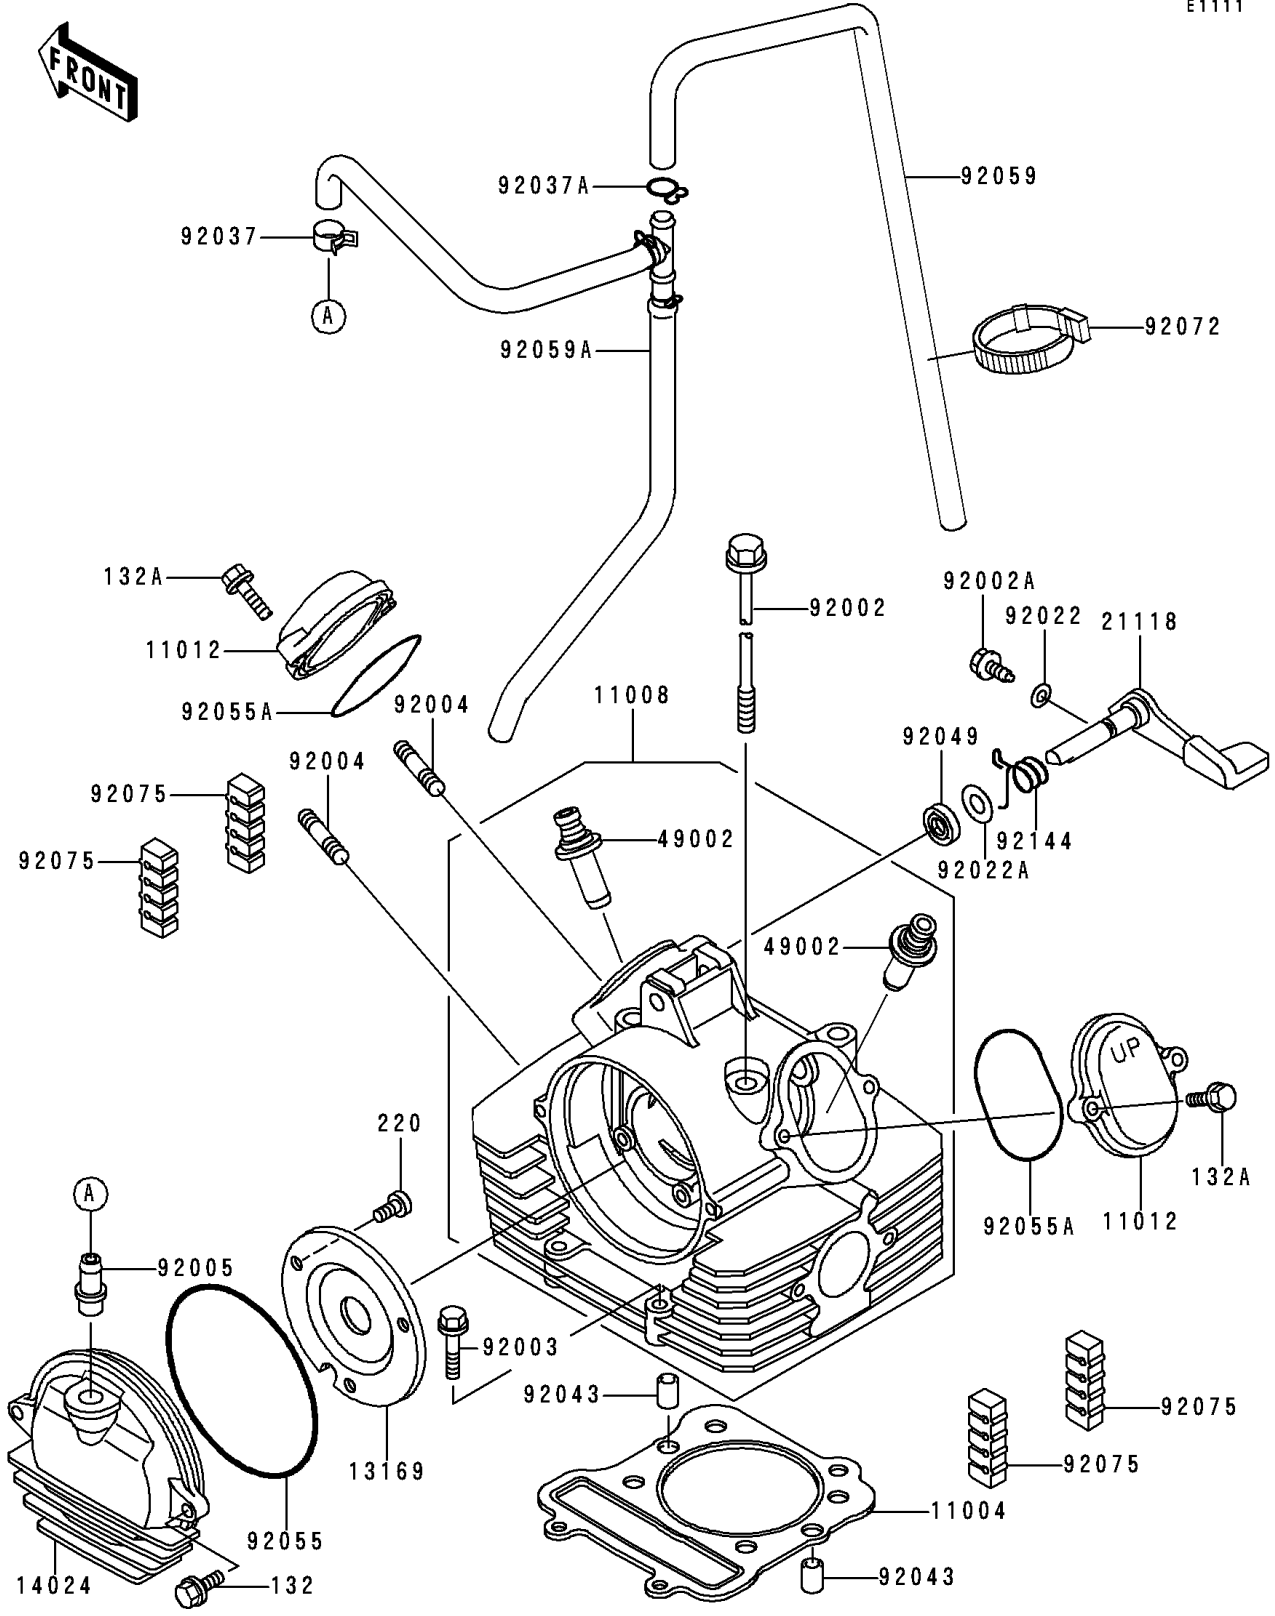

1992 Bayou 300 PARTS DIAGRAM

Cylinder Head

E1111

1992 Bayou 300 PARTS LIST

Cylinder Head

ITEM NAME	PART NUMBER	QUANTITY
BOLT-FLANGED-SMALL (Ref # 132)	132Y0616	2
BOLT-FLANGED-SMALL (Ref # 132A)	132Y0625	4
SCREW-PAN-CROS,6X10 (Ref # 220)	220B0610	3
GASKET-HEAD (Ref # 11004)	11004-1183	1
HEAD-COMP-CYLINDER (Ref # 11008)	11008-1292	1
CAP,ROCKER ARM (Ref # 11012)	11012-1486	2
PLATE,CAMSHAFT COVER (Ref # 13169)	13169-1961	1
COVER,CAMSHAFT (Ref # 14024)	14024-1060	1
DECOMPRESSOR,LEVER (Ref # 21118)	21118-1062	1
GUIDE-VALVE (Ref # 49002)	49002-1092	2
BOLT,8X233 (Ref # 92002)	92002-1515	4
BOLT,DECOMPRESSOR (Ref # 92002A)	92002-1962	1
BOLT,FLANGED,6X32 (Ref # 92003)	92003-229	2
STUD,8X30 (Ref # 92004)	92004-1121	2
FITTING,BREATHER PIPE (Ref # 92005)	92005-1124	1
WASHER,6.1X12X1 (Ref # 92022)	92022-077	1
WASHER,10.2X20X0.5 (Ref # 92022A)	92022-1649	1
CLAMP (Ref # 92037)	92037-1181	1
CLAMP,FUEL TUBE (Ref # 92037A)	92037-1271	1
PIN,8.2X10X14 (Ref # 92043)	92043-1264	2
SEAL-OIL,SD10205-1HS (Ref # 92049)	92049-1286	1
RING-O,99MM (Ref # 92055)	92055-107	1
RING-O,53.5X2.6 (Ref # 92055A)	92055-112	2
TUBE,BREATHER (Ref # 92059)	92059-1511	1
TUBE,ASSY (Ref # 92059A)	92059-1787	1
BAND,L=149 (Ref # 92072)	92072-031	1
DAMPER (Ref # 92075)	92075-1657	4
SPRING,DECOMPRESSOR (Ref # 92144)	92144-1154	1