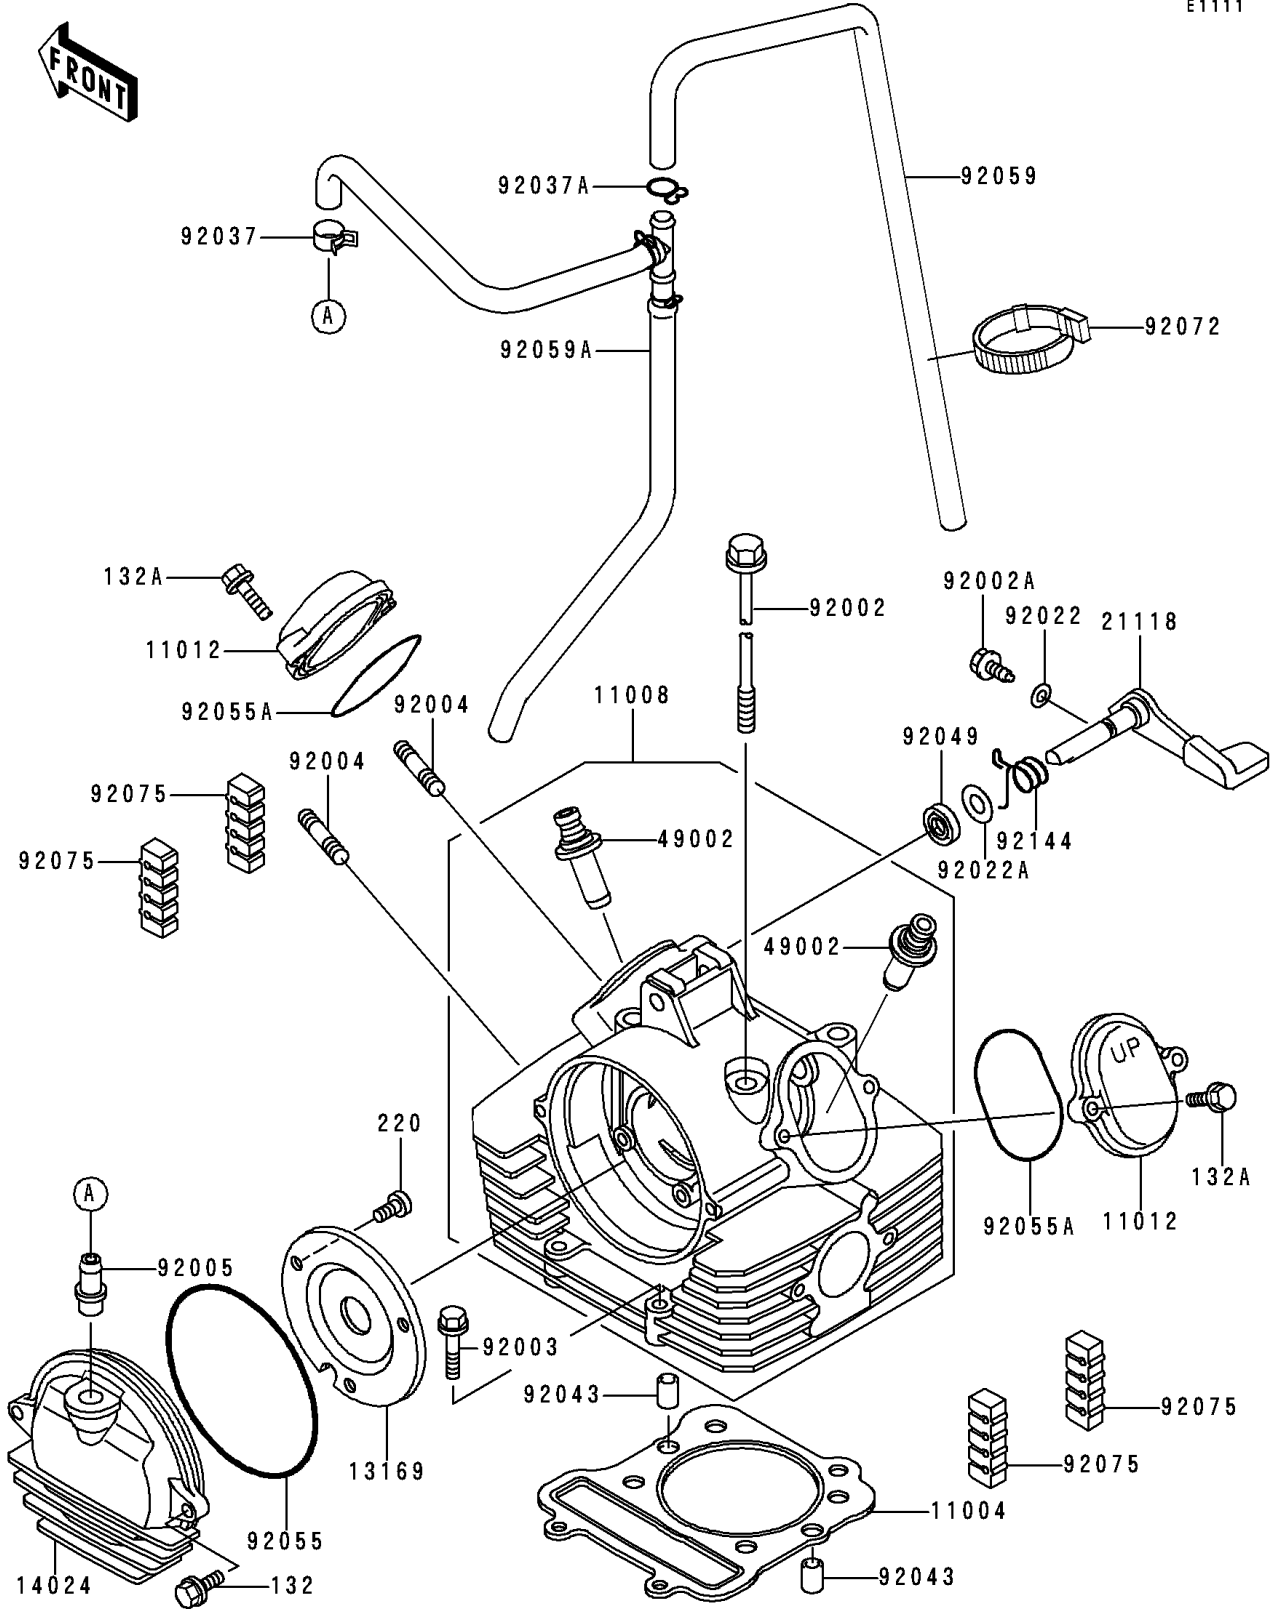

1995 Bayou 300 PARTS DIAGRAM

Cylinder Head

E1111

1995 Bayou 300 PARTS LIST

Cylinder Head

ITEM NAME	PART NUMBER	QUANTITY
BOLT-FLANGED-SMALL (Ref # 132)	132Y0616	2
BOLT-FLANGED-SMALL (Ref # 132A)	132Y0625	4
SCREW-PAN-CROS,6X10 (Ref # 220)	220B0610	3
GASKET-HEAD (Ref # 11004)	11004-1183	1
HEAD-COMP-CYLINDER (Ref # 11008)	11008-1292	1
CAP,ROCKER ARM (Ref # 11012)	11012-1486	2
PLATE,CAMSHAFT COVER (Ref # 13169)	13169-1961	1
COVER,CAMSHAFT (Ref # 14024)	14024-1060	1
DECOMPRESSOR,LEVER (Ref # 21118)	21118-1062	1
GUIDE-VALVE (Ref # 49002)	49002-1092	2
BOLT,8X233 (Ref # 92002)	92002-1515	4
BOLT,DECOMPRESSOR (Ref # 92002A)	92002-1962	1
BOLT,FLANGED,6X32 (Ref # 92003)	92003-229	2
STUD,8X30 (Ref # 92004)	92004-1121	2
FITTING,BREATHER PIPE (Ref # 92005)	92005-1124	1
WASHER,6.1X12X1 (Ref # 92022)	92022-077	1
WASHER,10.2X20X0.5 (Ref # 92022A)	92022-1649	1
CLAMP (Ref # 92037)	92037-1181	1
CLAMP,FUEL TUBE (Ref # 92037A)	92037-1271	1
PIN,8.2X10X14 (Ref # 92043)	92043-1264	2
SEAL-OIL,SD10205-1HS (Ref # 92049)	92049-1286	1
RING-O,99MM (Ref # 92055)	92055-107	1
RING-O,53.5X2.6 (Ref # 92055A)	92055-112	2
TUBE,BREATHER (Ref # 92059)	92059-1511	1
TUBE,ASSY (Ref # 92059A)	92059-1787	1
BAND,L=149 (Ref # 92072)	92072-031	1
DAMPER (Ref # 92075)	92075-1657	4
SPRING,DECOMPRESSOR (Ref # 92144)	92144-1154	1