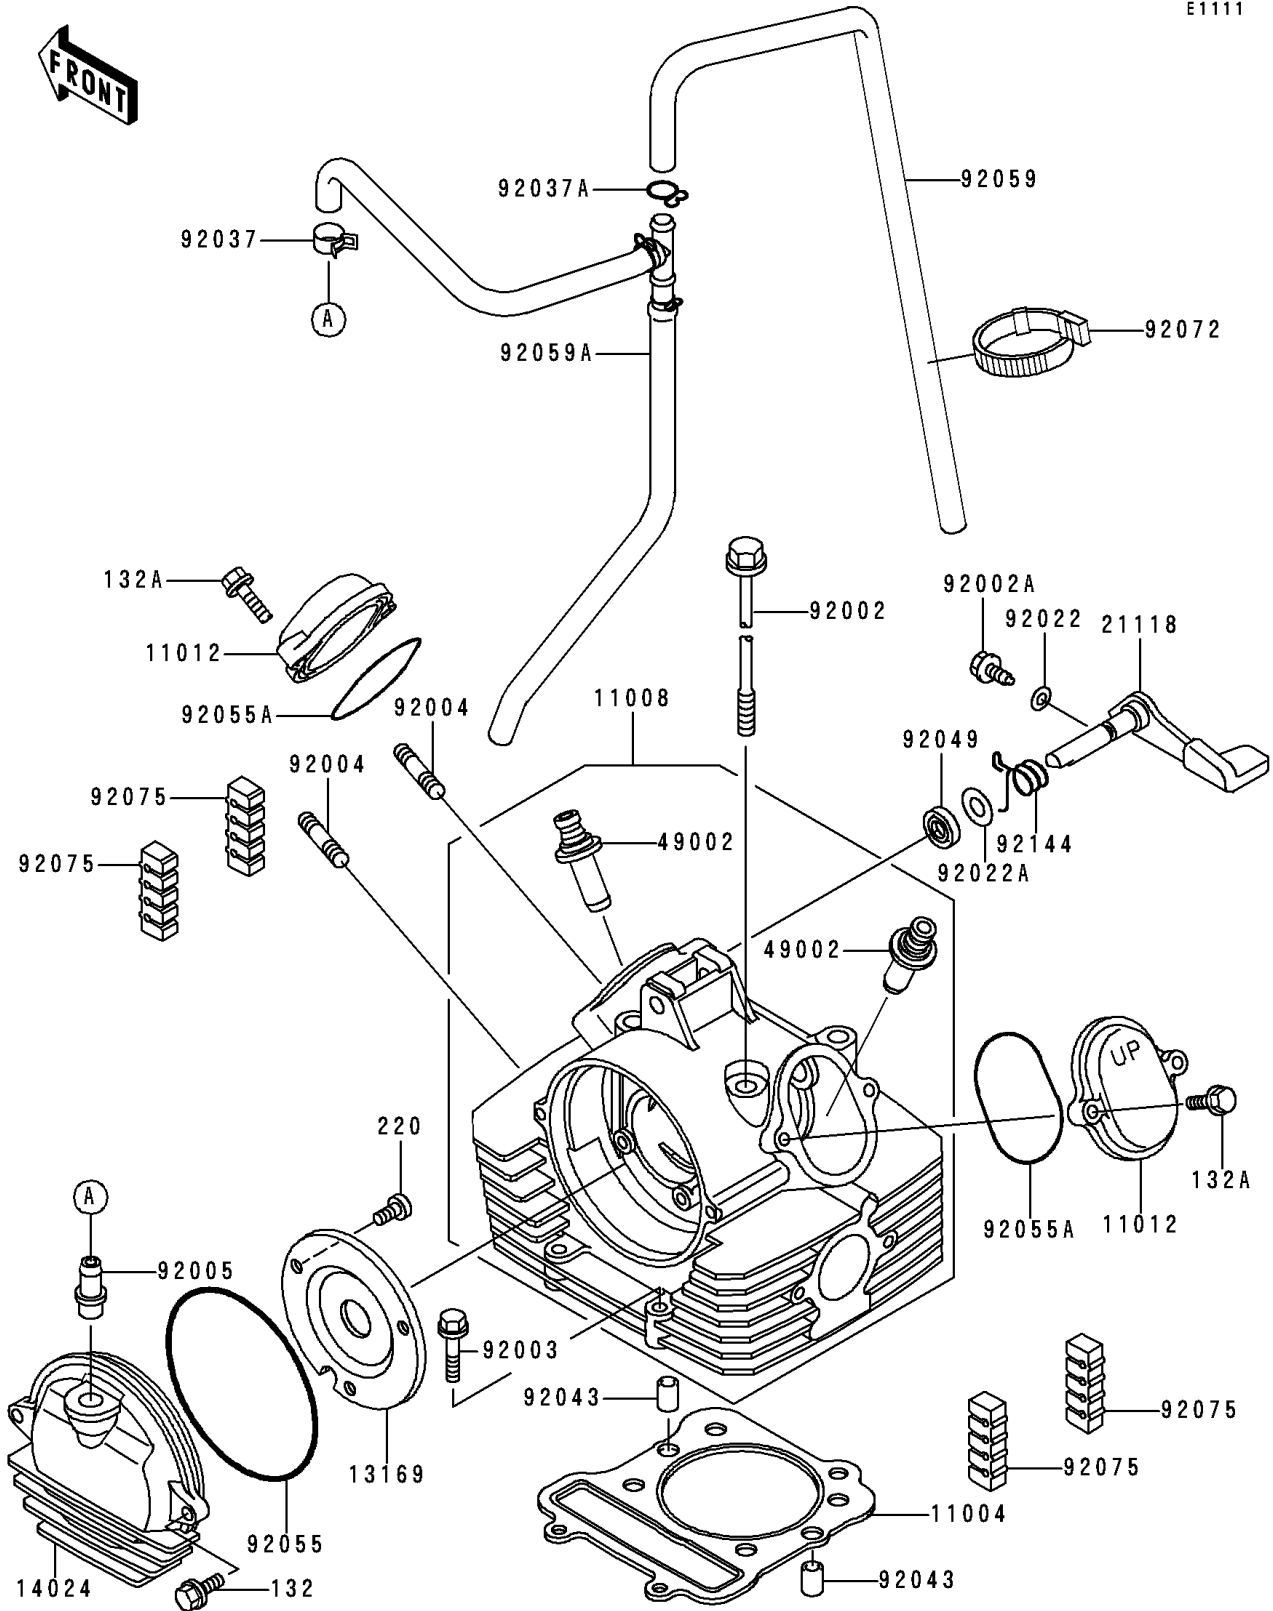

# 1996 Bayou 300 PARTS DIAGRAM

Cylinder Head

E1111

# 1996 Bayou 300 PARTS LIST

## Cylinder Head

ITEM NAME	PART NUMBER	QUANTITY
BOLT-FLANGED-SMALL (Ref # 132)	132Y0616	2
BOLT-FLANGED-SMALL (Ref # 132A)	132Y0625	4
SCREW-PAN-CROS,6X10 (Ref # 220)	220B0610	3
GASKET-HEAD (Ref # 11004)	11004-1183	1
HEAD-COMP-CYLINDER (Ref # 11008)	11008-1292	1
CAP,ROCKER ARM (Ref # 11012)	11012-1486	2
PLATE,CAMSHAFT COVER (Ref # 13169)	13169-1961	1
COVER,CAMSHAFT (Ref # 14024)	14024-1060	1
DECOMPRESSOR,LEVER (Ref # 21118)	21118-1062	1
GUIDE-VALVE (Ref # 49002)	49002-1092	2
BOLT,8X233 (Ref # 92002)	92002-1515	4
BOLT,DECOMPRESSOR (Ref # 92002A)	92002-1962	1
BOLT,FLANGED,6X32 (Ref # 92003)	92003-229	2
STUD,8X30 (Ref # 92004)	92004-1121	2
FITTING,BREATHER PIPE (Ref # 92005)	92005-1124	1
WASHER,6.1X12X1 (Ref # 92022)	92022-077	1
WASHER,10.2X20X0.5 (Ref # 92022A)	92022-1649	1
CLAMP (Ref # 92037)	92037-1181	1
CLAMP,FUEL TUBE (Ref # 92037A)	92037-1271	1
PIN,8.2X10X14 (Ref # 92043)	92043-1264	2
SEAL-OIL,SD10205-1HS (Ref # 92049)	92049-1286	1
RING-O,99MM (Ref # 92055)	92055-107	1
RING-O,53.5X2.6 (Ref # 92055A)	92055-112	2
TUBE,BREATHER (Ref # 92059)	92059-1511	1
TUBE,ASSY (Ref # 92059A)	92059-1787	1
BAND,L=149 (Ref # 92072)	92072-031	1
DAMPER (Ref # 92075)	92075-1657	4
SPRING,DECOMPRESSOR (Ref # 92144)	92144-1154	1