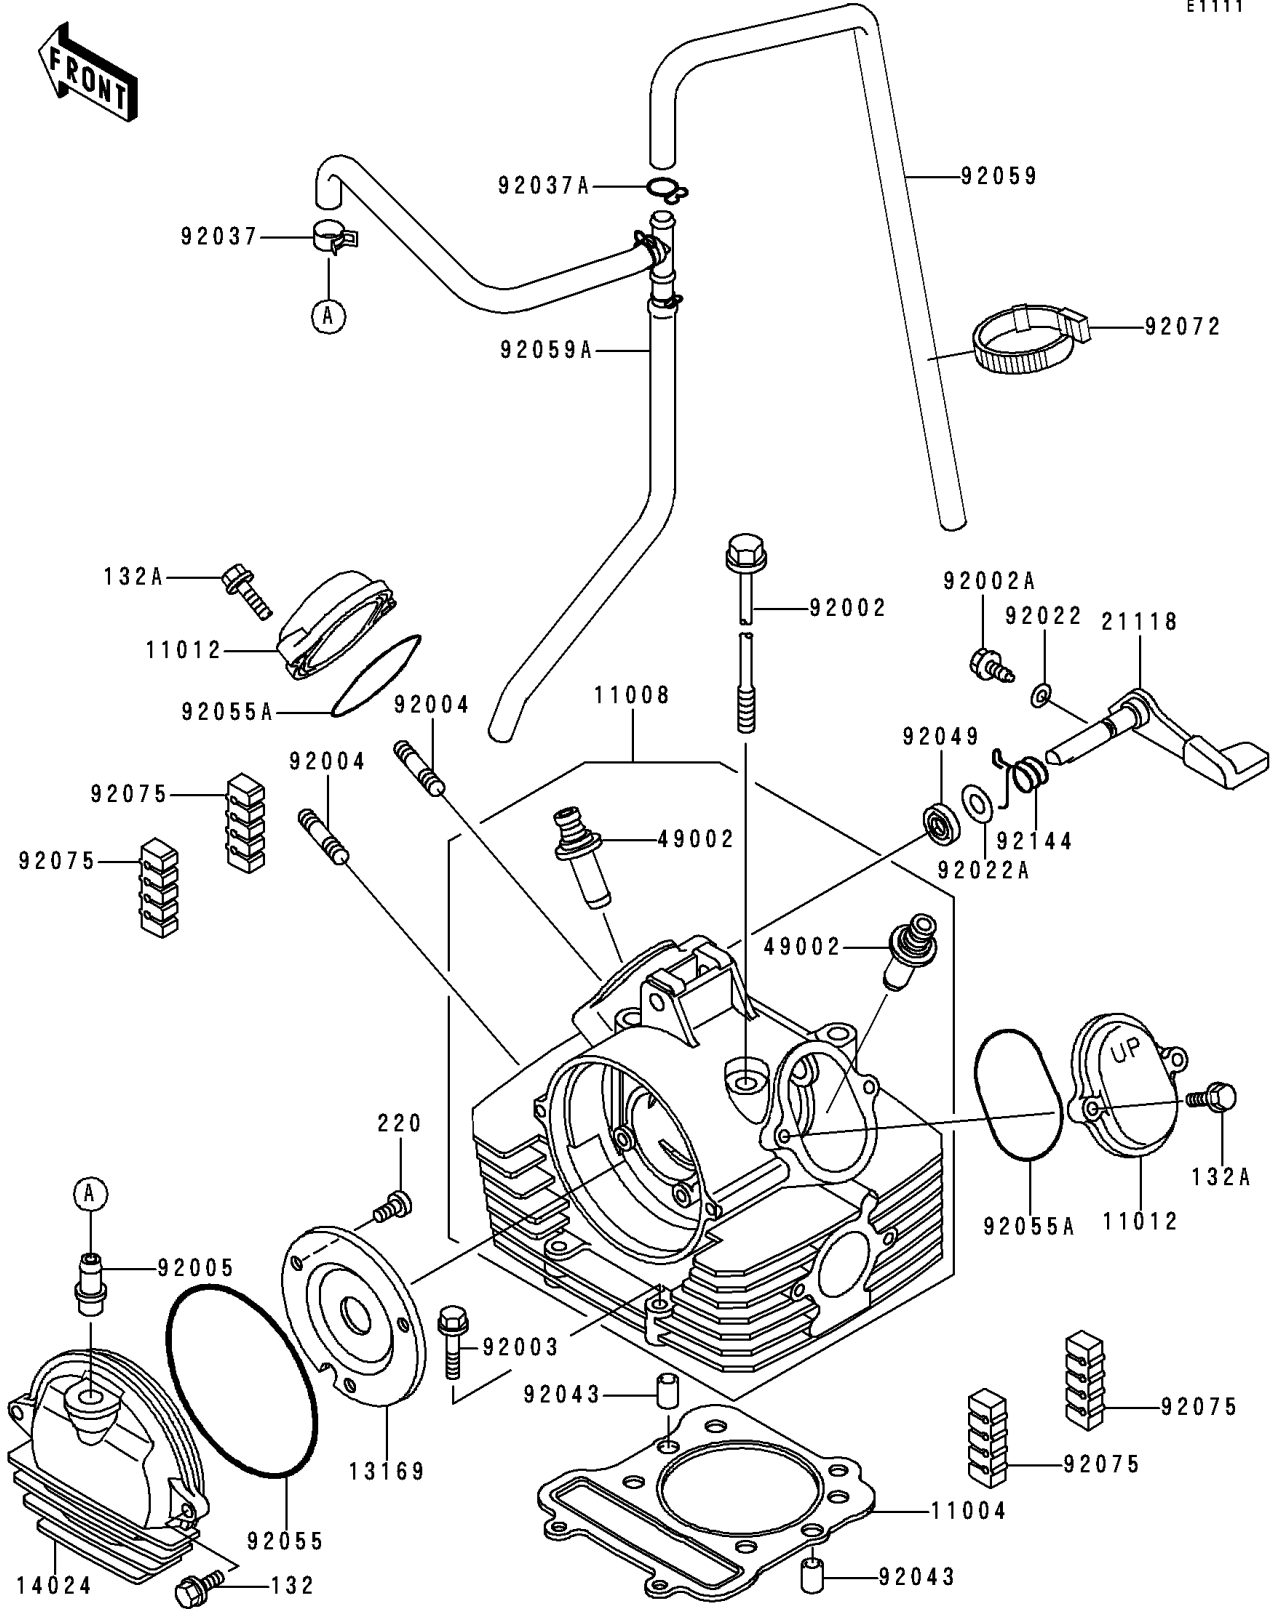

1994 Bayou 300 PARTS DIAGRAM

Cylinder Head

E1111

1994 Bayou 300 PARTS LIST

Cylinder Head

ITEM NAME	PART NUMBER	QUANTITY
-----------	-------------	----------