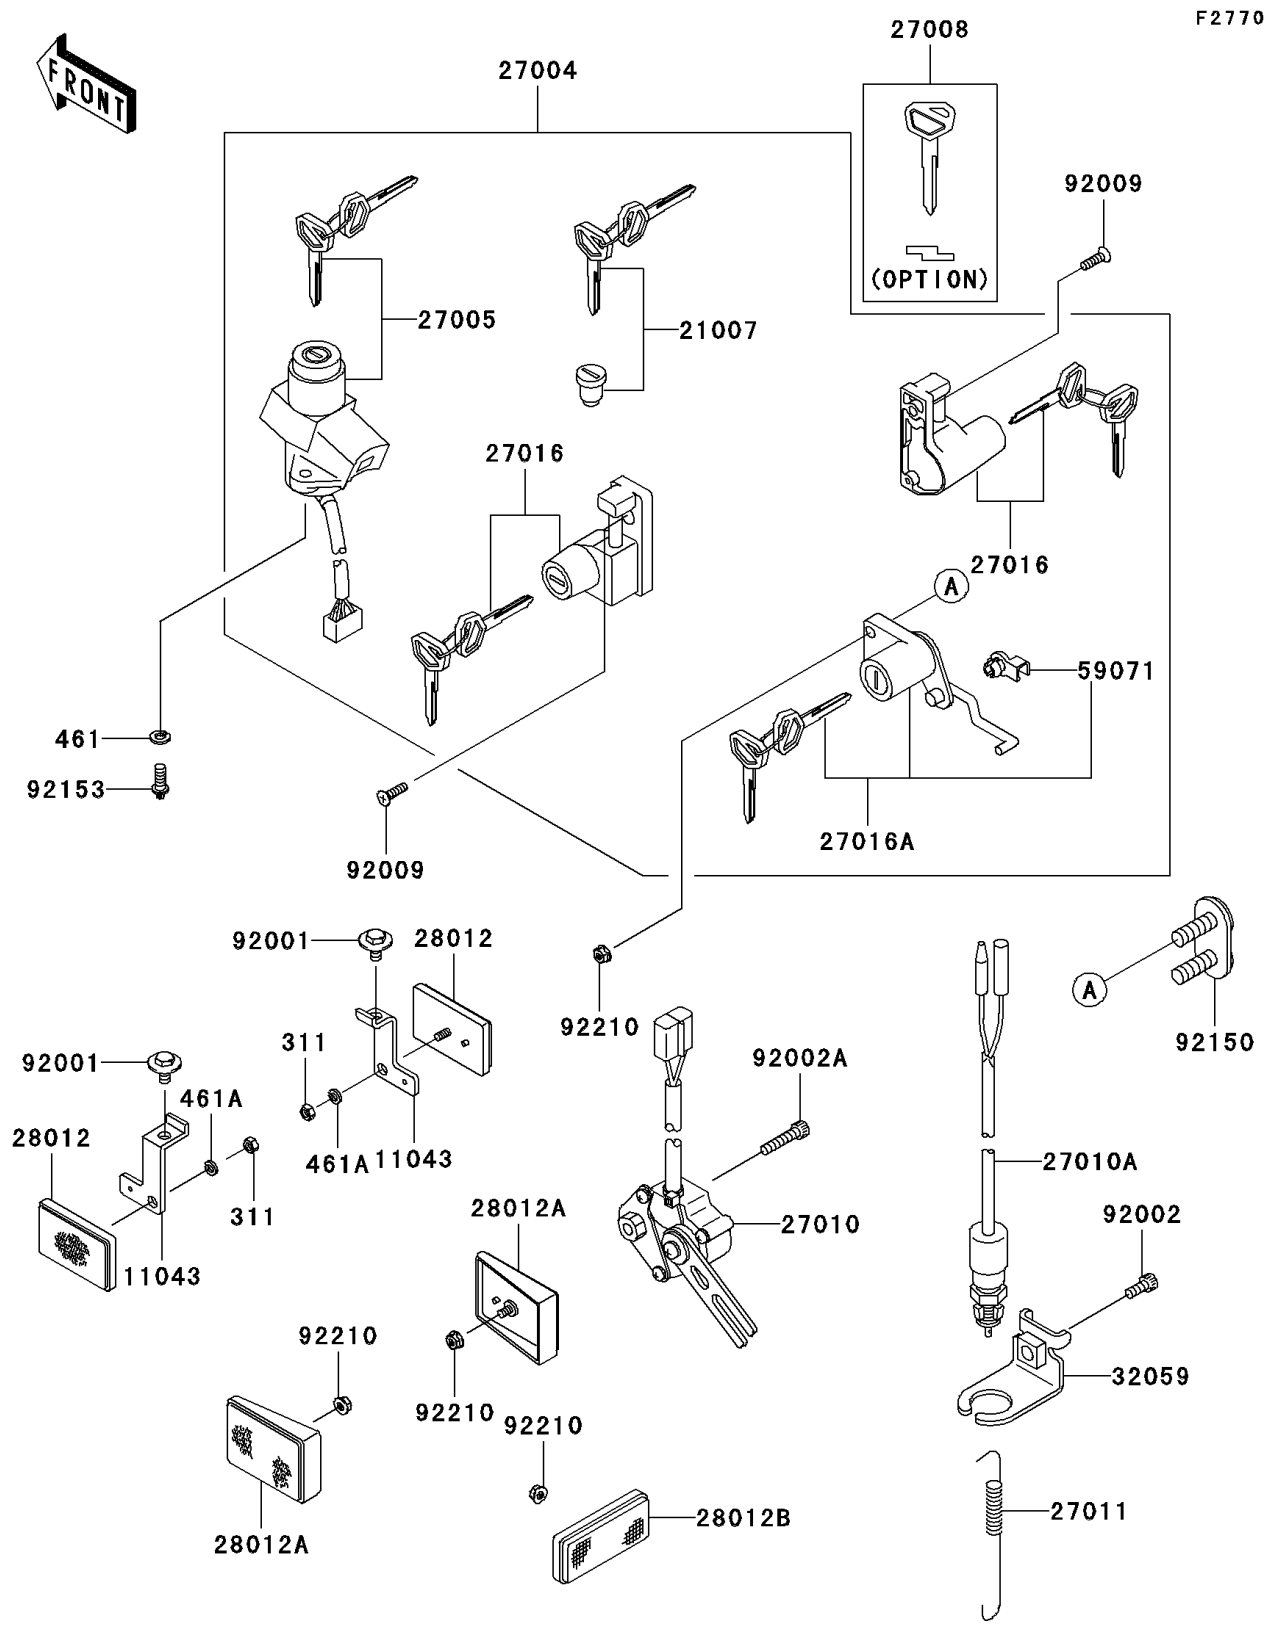

# 2007 Ninja® 500R PARTS DIAGRAM

Ignition Switch/Locks/Reflectors

## 2007 Ninja® 500R PARTS LIST

### Ignition Switch/Locks/Reflectors

| ITEM NAME                               | PART NUMBER | QUANTITY |
|---|-------------|----------|
| NUT-HEX (Ref # 311)                     | 311AB0500   | 2        |
| WASHER-SPRING,6MM (Ref # 461)           | 461DA0600   | 2        |
| WASHER-SPRING,5MM,BLACK (Ref # 461A)    | 461DB0500   | 2        |
| BRACKET,FR,REFLECTOR (Ref # 11043)      | 11043-1423  | 2        |
| ROTOR,LOCK,TANK CAP (Ref # 21007)       | 21007-5037  | 1        |
| SWITCH-ASSY (Ref # 27004)               | 27004-5464  | 1        |
| SWITCH-ASSY-IGNITION (Ref # 27005)      | 27005-5101  | 1        |
| KEY-LOCK,BLANK (Ref # 27008)            | 27008-1173  | 1        |
| SWITCH,SIDE STAND (Ref # 27010)         | 27010-1467  | 1        |
| SWITCH,REAR BRAKE (Ref # 27010A)        | 27010-1479  | 1        |
| SPRING,BRAKE LAMP SWITCH (Ref # 27011)  | 27011-006   | 1        |
| LOCK-ASSY,HELMET (Ref # 27016)          | 27016-5211  | 2        |
| LOCK-ASSY,SEAT (Ref # 27016A)           | 27016-5217  | 1        |
| REFLECTOR-REFLEX (Ref # 28012)          | 28012-1003  | 2        |
| REFLECTOR-REFLEX,RR (Ref # 28012A)      | 28012-1056  | 2        |
| REFLECTOR-REFLEX (Ref # 28012B)         | 28012-1077  | 1        |
| BRACKET-SWITCH,REAR BRAKE (Ref # 32059) | 32059-1121  | 1        |
| JOINT (Ref # 59071)                     | 59071-1103  | 1        |
| BOLT,6X14,BLACK (Ref # 92001)           | 92001-1847  | 2        |
| BOLT,SOCKET,6X14 (Ref # 92002)          | 92002-1175  | 1        |
| BOLT,6X28 (Ref # 92002A)                | 92002-1537  | 1        |
| SCREW,5X18 (Ref # 92009)                | 92009-1305  | 2        |
| BOLT,SEAT LOCK (Ref # 92150)            | 92150-1820  | 1        |
| BOLT,TORX,6X16 (Ref # 92153)            | 92153-0967  | 2        |
| NUT,FLANGED,5MM (Ref # 92210)           | 92210-0007  | 5        |