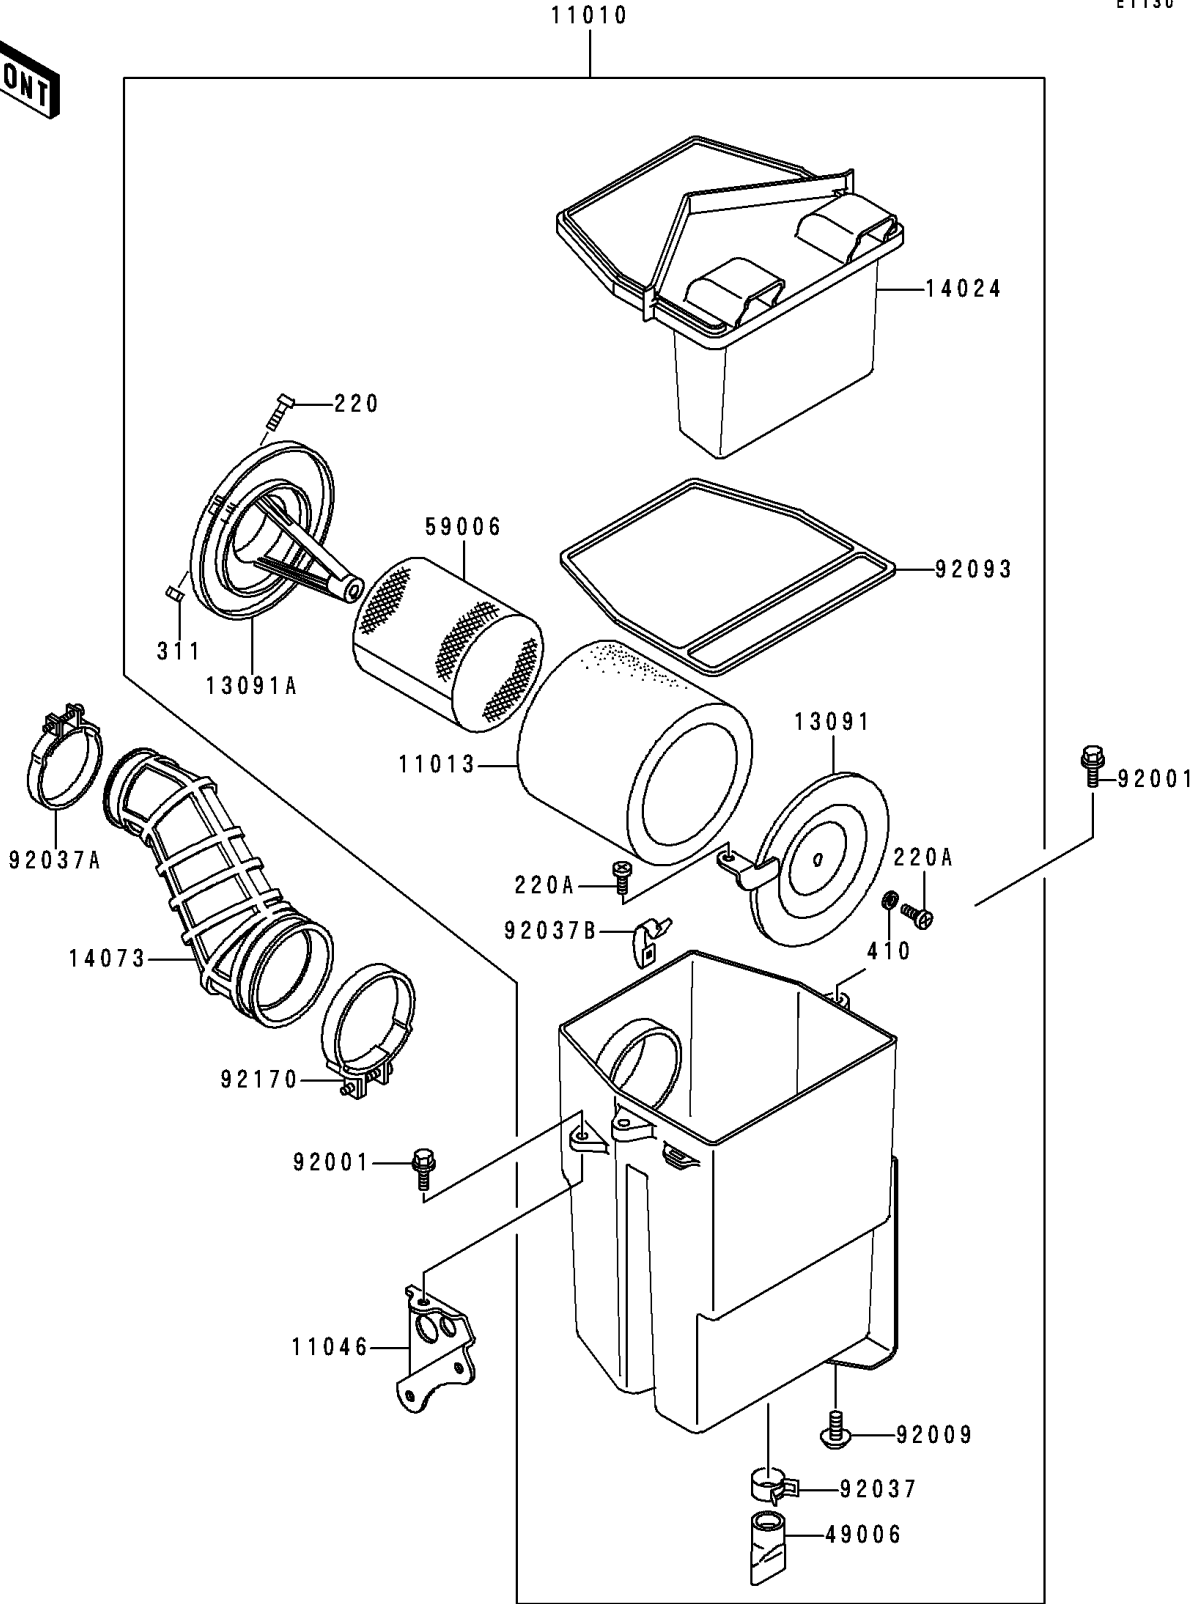

1992 Bayou 300 PARTS DIAGRAM

Air Cleaner

E1130

1992 Bayou 300 PARTS LIST

Air Cleaner

ITEM NAME	PART NUMBER	QUANTITY
SCREW-PAN-CROS (Ref # 220)	220B0516	1
SCREW-PAN-CROS,6X14 (Ref # 220A)	220B0614	2
NUT-HEX (Ref # 311)	311B0500	1
WASHER-PLAIN-SMALL,6MM (Ref # 410)	410B0600	1
FILTER-ASSY-AIR (Ref # 11010)	11010-1365	1
ELEMENT-AIR FILTER (Ref # 11013)	11013-1158	1
BRACKET,REGULATOR (Ref # 11046)	11046-1042	1
HOLDER,ELEMENT (Ref # 13091)	13091-1488	1
HOLDER,AIR FILTER ELEMENT (Ref # 13091A)	13091-1565	1
COVER,AIR FILTER (Ref # 14024)	14024-1703	1
DUCT (Ref # 14073)	14073-1372	1
BOOT (Ref # 49006)	49006-1199	1
ARRESTER-FLAME (Ref # 59006)	59006-1052	1
BOLT,6X18 (Ref # 92001)	92001-1342	3
SCREW,TAPPING,5X10 (Ref # 92009)	92009-1332	2
CLAMP (Ref # 92037)	92037-1460	1
CLAMP (Ref # 92037A)	92037-1523	1
CLAMP,AIR FILTER (Ref # 92037B)	92037-1783	4
SEAL,AIR FILTER (Ref # 92093)	92093-1241	1
CLAMP (Ref # 92170)	92170-1149	1