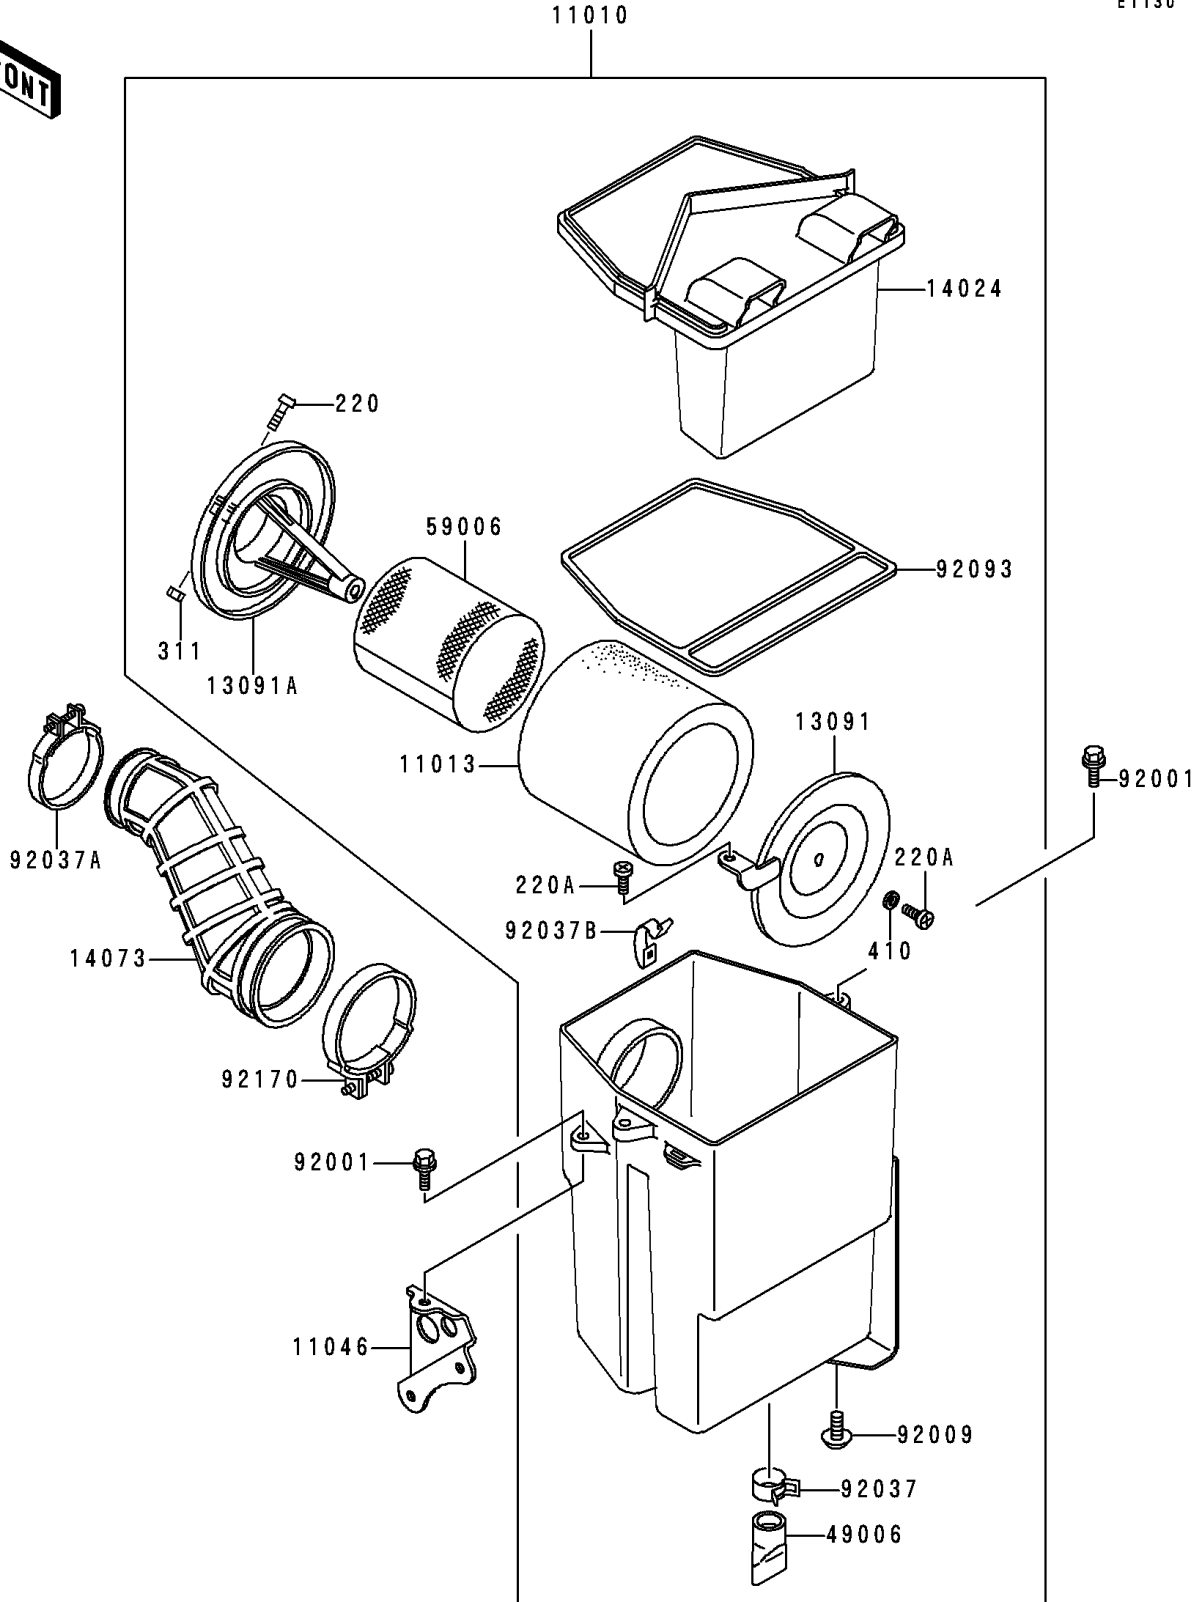

# 1996 Bayou 300 PARTS DIAGRAM

Air Cleaner

E1130

# 1996 Bayou 300 PARTS LIST

## Air Cleaner

ITEM NAME	PART NUMBER	QUANTITY
SCREW-PAN-CROS (Ref # 220)	220B0516	1
SCREW-PAN-CROS,6X14 (Ref # 220A)	220B0614	2
NUT-HEX (Ref # 311)	311B0500	1
WASHER-PLAIN-SMALL,6MM (Ref # 410)	410B0600	1
FILTER-ASSY-AIR (Ref # 11010)	11010-1365	1
ELEMENT-AIR FILTER (Ref # 11013)	11013-1158	1
BRACKET,REGULATOR (Ref # 11046)	11046-1042	1
HOLDER,ELEMENT (Ref # 13091)	13091-1488	1
HOLDER,AIR FILTER ELEMENT (Ref # 13091A)	13091-1565	1
COVER,AIR FILTER (Ref # 14024)	14024-1703	1
DUCT (Ref # 14073)	14073-1372	1
BOOT (Ref # 49006)	49006-1199	1
ARRESTER-FLAME (Ref # 59006)	59006-1052	1
BOLT,6X18 (Ref # 92001)	92001-1342	3
SCREW,TAPPING,5X10 (Ref # 92009)	92009-1332	2
CLAMP (Ref # 92037)	92037-1460	1
CLAMP (Ref # 92037A)	92037-1523	1
CLAMP,AIR FILTER (Ref # 92037B)	92037-1783	4
SEAL,AIR FILTER (Ref # 92093)	92093-1241	1
CLAMP (Ref # 92170)	92170-1149	1