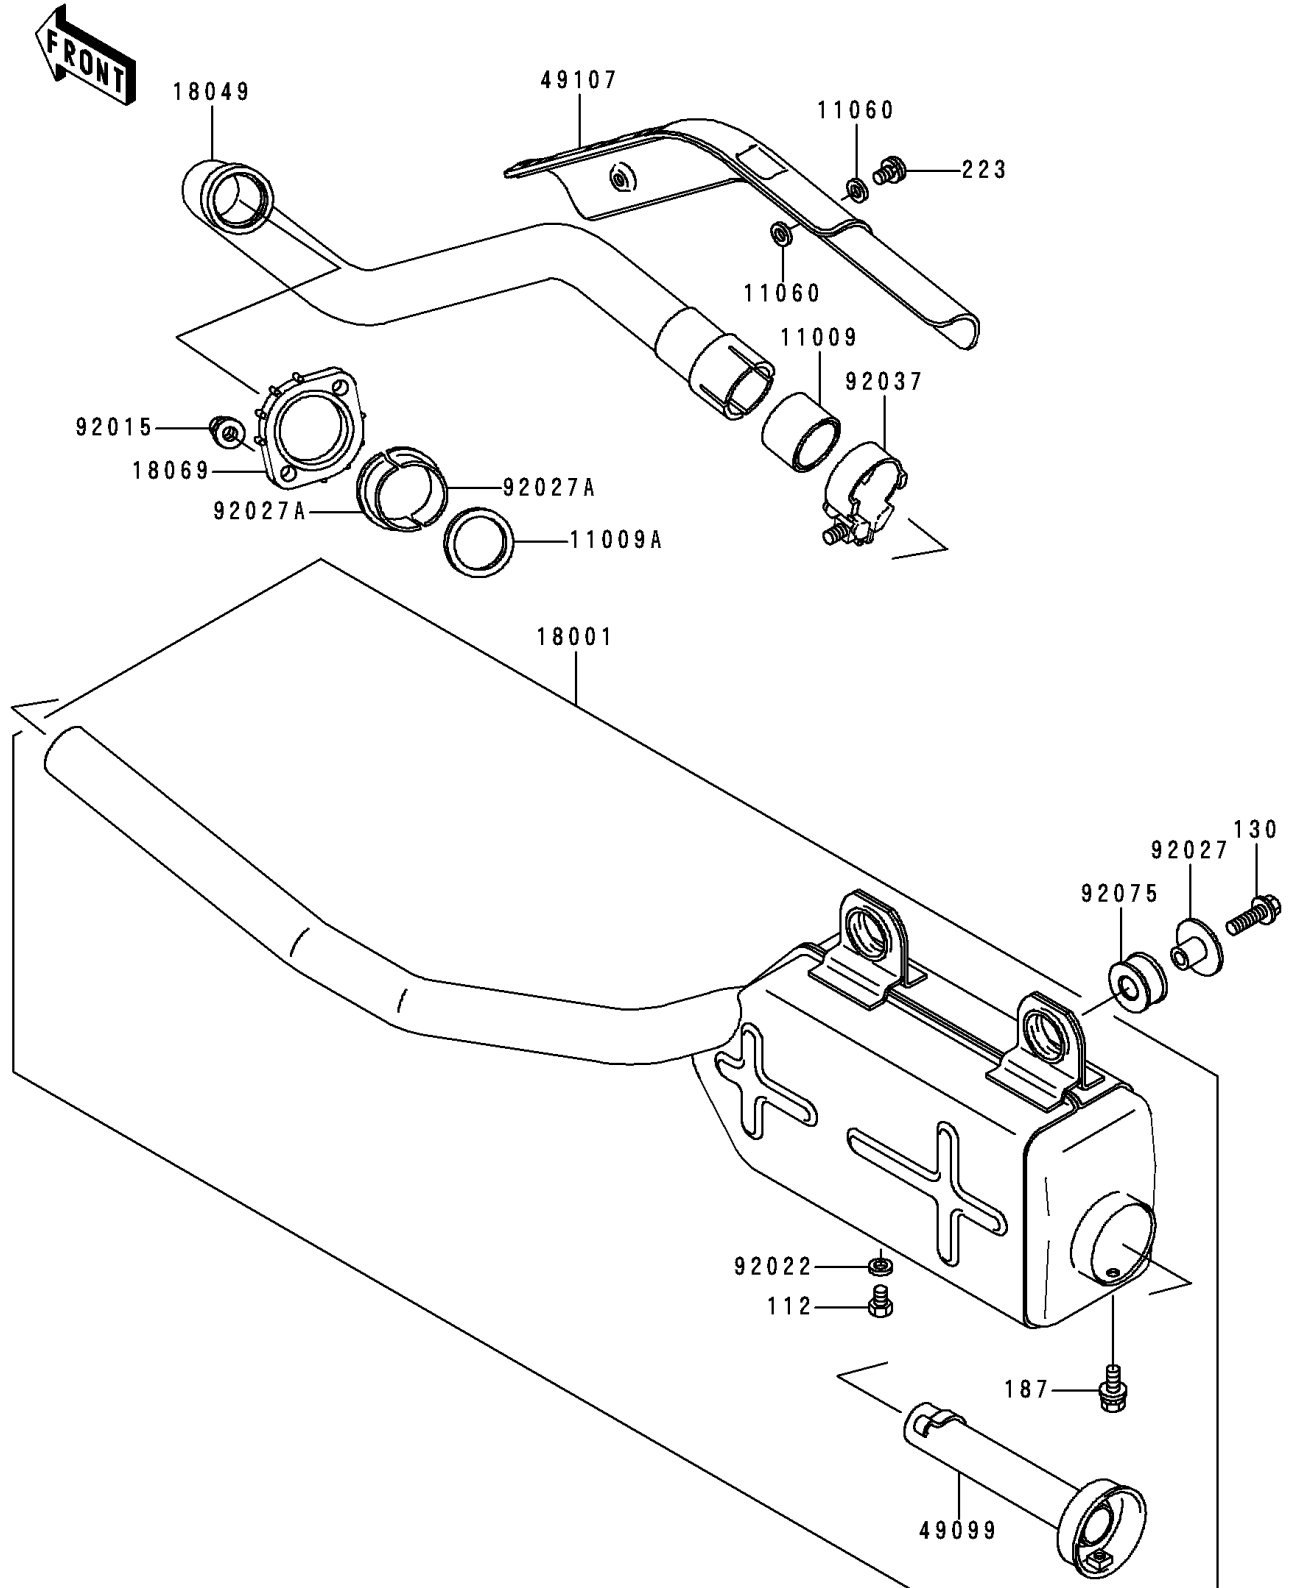

1993 Bayou 300 PARTS DIAGRAM

Muffler(s)

E1140

1993 Bayou 300 PARTS LIST

Muffler(s)

ITEM NAME	PART NUMBER	QUANTITY
BOLT-UPSET (Ref # 112)	112B0608	1
BOLT-FLANGED,8X25,BLACK (Ref # 130)	130J0825	2
BOLT-UPSET-WSP (Ref # 187)	187B0612	1
SCREW-PAN-WS-CROS (Ref # 223)	223C0610	2
GASKET,EXHAUST PIPE CONNECTING (Ref # 11009)	11009-1718	1
GASKET,EXHAUST PIPE HOLDER (Ref # 11009A)	11009-1866	1
GASKET,6.2X11.5X1.5 (Ref # 11060)	11060-1109	4
MUFFLER (Ref # 18001)	18001-1726	1
PIPE-EXHAUST (Ref # 18049)	18049-1417	1
HOLDER-EXHAUST PIPE (Ref # 18069)	18069-1014	1
BAFFLE-PIPE MUFFLER (Ref # 49099)	49099-1268	1
COVER-EXHAUST PIPE (Ref # 49107)	49107-1081	1
NUT,8MM (Ref # 92015)	92015-1402	2
WASHER,6.2X11X1 (Ref # 92022)	92022-304	1
COLLAR,MUFFLER (Ref # 92027)	92027-1981	2
COLLAR,EXHAUST PIPE (Ref # 92027A)	92027-264	2
CLAMP (Ref # 92037)	92037-1956	1
DAMPER,MUFFLER (Ref # 92075)	92075-1809	2