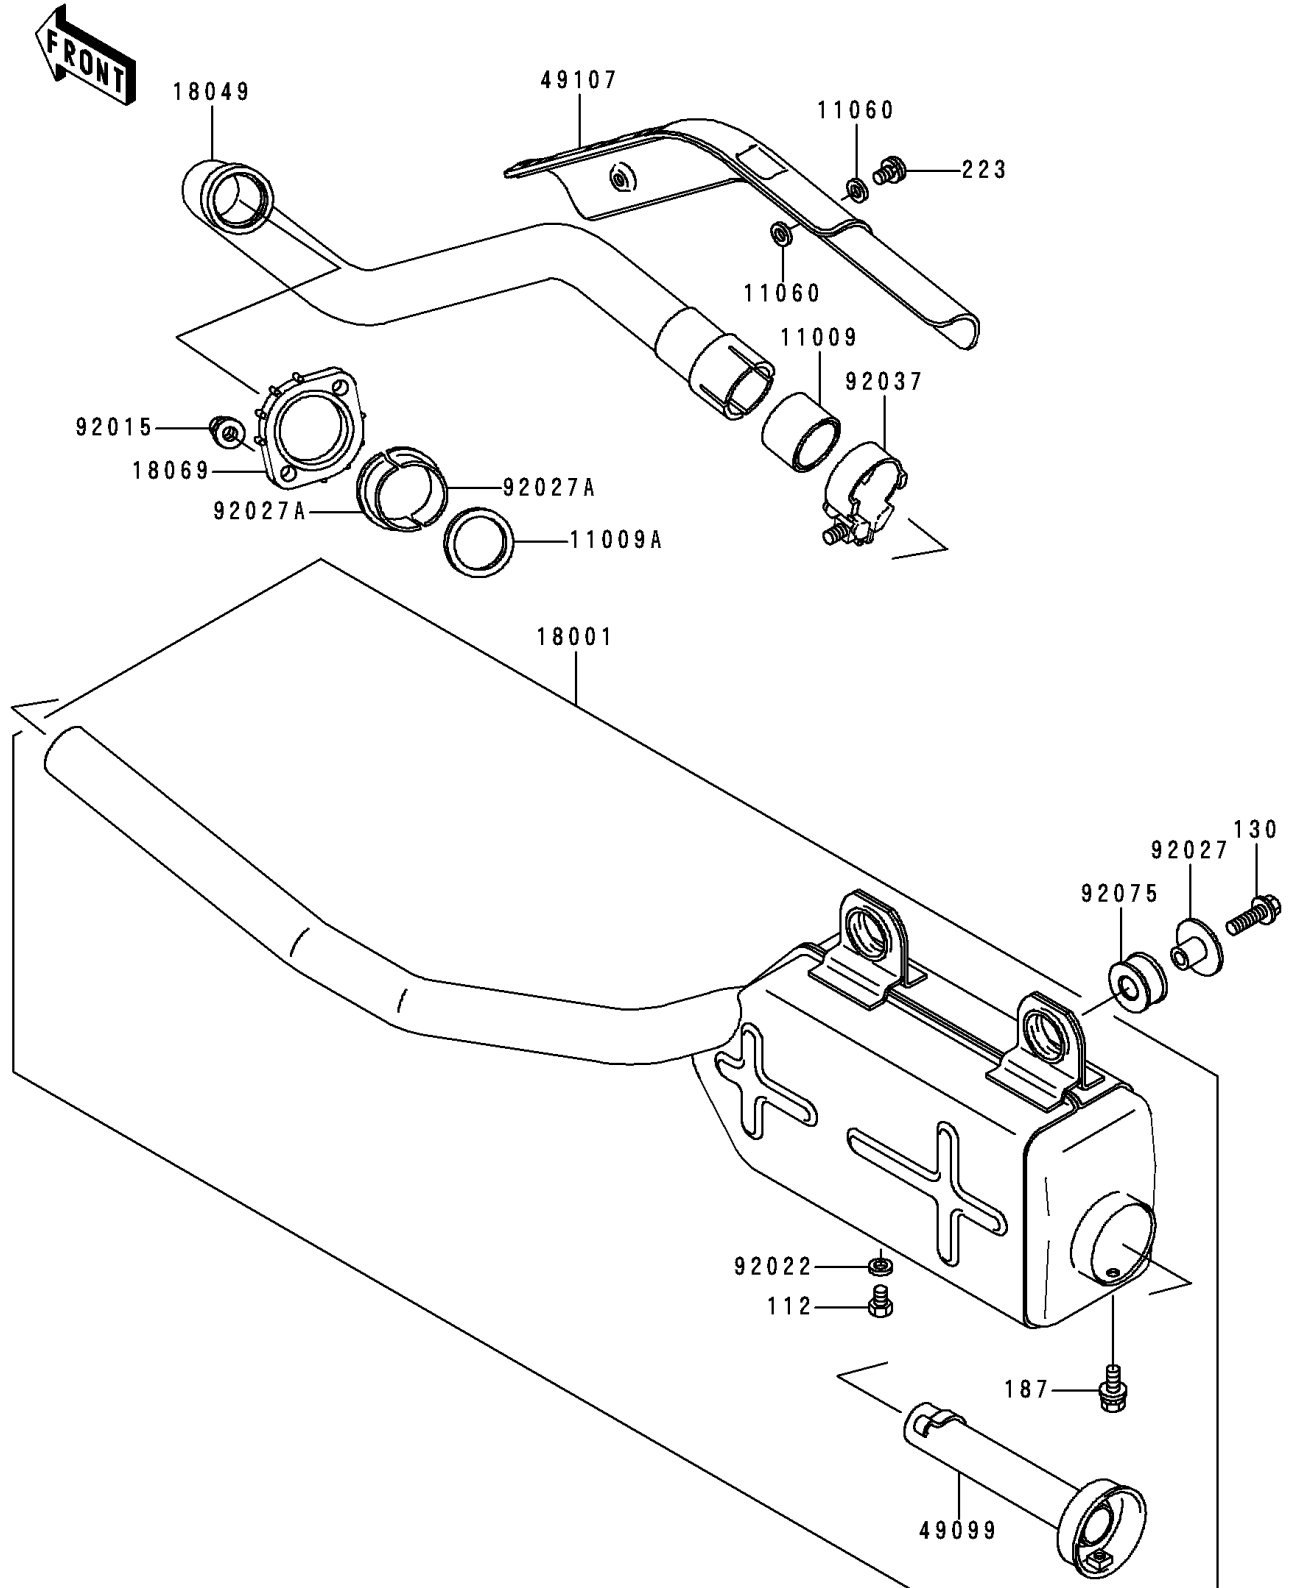

1995 Bayou 300 PARTS DIAGRAM

Muffler(s)

E1140

1995 Bayou 300 PARTS LIST

Muffler(s)

ITEM NAME	PART NUMBER	QUANTITY
BOLT-UPSET (Ref # 112)	112B0608	1
BOLT-FLANGED,8X25,BLACK (Ref # 130)	130J0825	2
BOLT-UPSET-WSP (Ref # 187)	187B0612	1
SCREW-PAN-WS-CROS (Ref # 223)	223C0610	2
GASKET,EXHAUST PIPE CONNECTING (Ref # 11009)	11009-1718	1
GASKET,EXHAUST PIPE HOLDER (Ref # 11009A)	11009-1866	1
GASKET,6.2X11.5X1.5 (Ref # 11060)	11060-1109	4
MUFFLER (Ref # 18001)	18001-1726	1
PIPE-EXHAUST (Ref # 18049)	18049-1417	1
HOLDER-EXHAUST PIPE (Ref # 18069)	18069-1014	1
BAFFLE-PIPE MUFFLER (Ref # 49099)	49099-1268	1
COVER-EXHAUST PIPE (Ref # 49107)	49107-1081	1
NUT,8MM (Ref # 92015)	92015-1402	2
WASHER,6.2X11X1 (Ref # 92022)	92022-304	1
COLLAR,MUFFLER (Ref # 92027)	92027-1981	2
COLLAR,EXHAUST PIPE (Ref # 92027A)	92027-264	2
CLAMP (Ref # 92037)	92037-1956	1
DAMPER,MUFFLER (Ref # 92075)	92075-1809	2