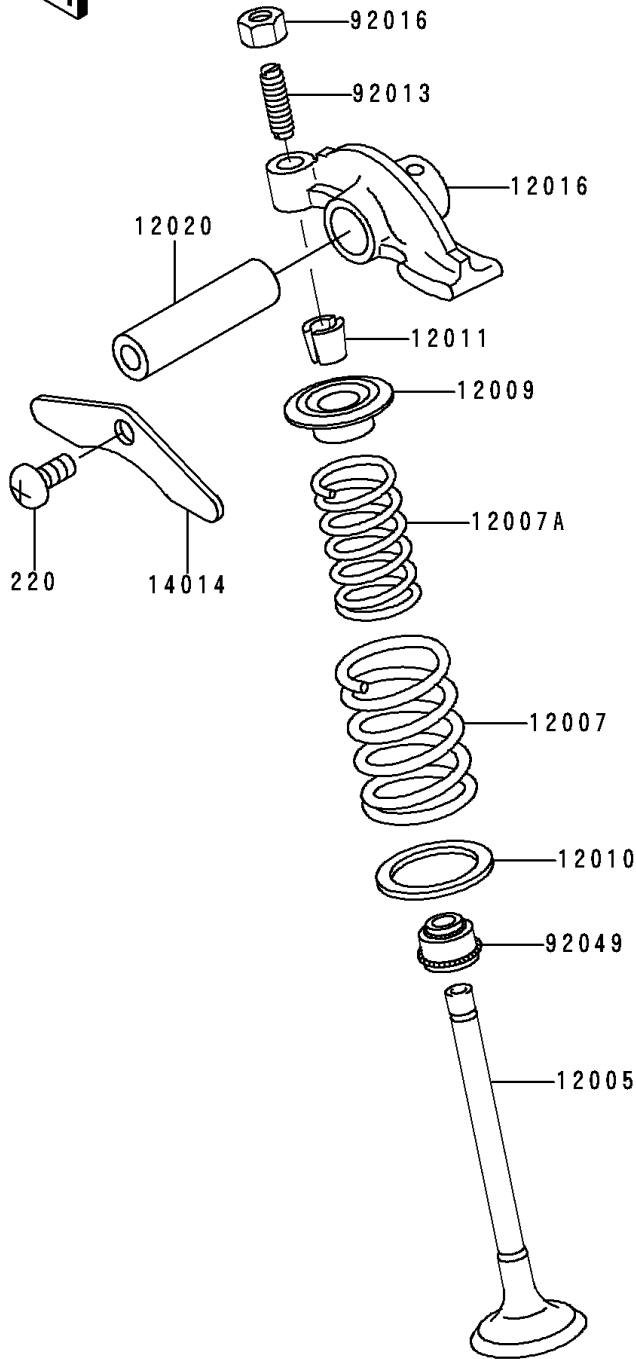

1992 Bayou 300 PARTS DIAGRAM

Valve(s)

E1210

1992 Bayou 300 PARTS LIST

Valve(s)

ITEM NAME	PART NUMBER	QUANTITY
SCREW-PAN-CROS,6X10 (Ref # 220)	220B0610	1
VALVE-INTAKE (Ref # 12004)	12004-1123	1
VALVE-EXHAUST (Ref # 12005)	12005-1005	1
SPRING-ENGINE VALVE,OUTER (Ref # 12007)	12007-013	2
SPRING-ENGINE VALVE,INNER (Ref # 12007A)	12007-014	2
RETAINER-VALVE SPRING (Ref # 12009)	12009-006	2
SEAT-SPRING,OUTER (Ref # 12010)	12010-005	2
COLLET,RETAINER (Ref # 12011)	12011-004	4
ARM-ROCKER (Ref # 12016)	12016-1078	2
SHAFT-ROCKER (Ref # 12020)	12020-004	2
PLATE-POSITION (Ref # 14014)	14014-034	1
SCREW,6MM (Ref # 92013)	92013-009	2
NUT,6MM (Ref # 92016)	92016-061	2
SEAL-OIL,RV37129.5 (Ref # 92049)	92049-016	2