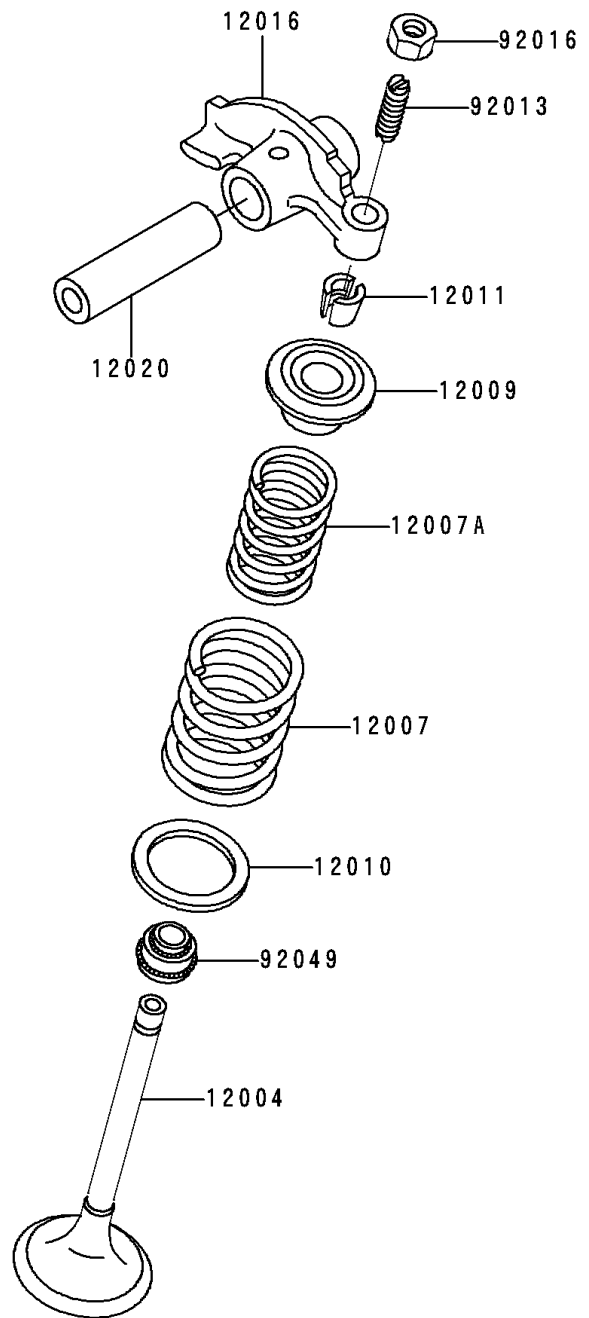

1992 Bayou 300 PARTS DIAGRAM

Valve(s)

E1210

1992 Bayou 300 PARTS LIST

Valve(s)

ITEM NAME	PART NUMBER	QUANTITY
SCREW-PAN-CROS,6X10 (Ref # 220)	220B0610	1
VALVE-INTAKE (Ref # 12004)	12004-1123	1
VALVE-EXHAUST (Ref # 12005)	12005-1005	1
SPRING-ENGINE VALVE,OUTER (Ref # 12007)	12007-013	2
SPRING-ENGINE VALVE,INNER (Ref # 12007A)	12007-014	2
RETAINER-VALVE SPRING (Ref # 12009)	12009-006	2
SEAT-SPRING,OUTER (Ref # 12010)	12010-005	2
COLLET,RETAINER (Ref # 12011)	12011-004	4
ARM-ROCKER (Ref # 12016)	12016-1078	2
SHAFT-ROCKER (Ref # 12020)	12020-004	2
PLATE-POSITION (Ref # 14014)	14014-034	1
SCREW,6MM (Ref # 92013)	92013-009	2
NUT,6MM (Ref # 92016)	92016-061	2
SEAL-OIL,RV37129.5 (Ref # 92049)	92049-016	2