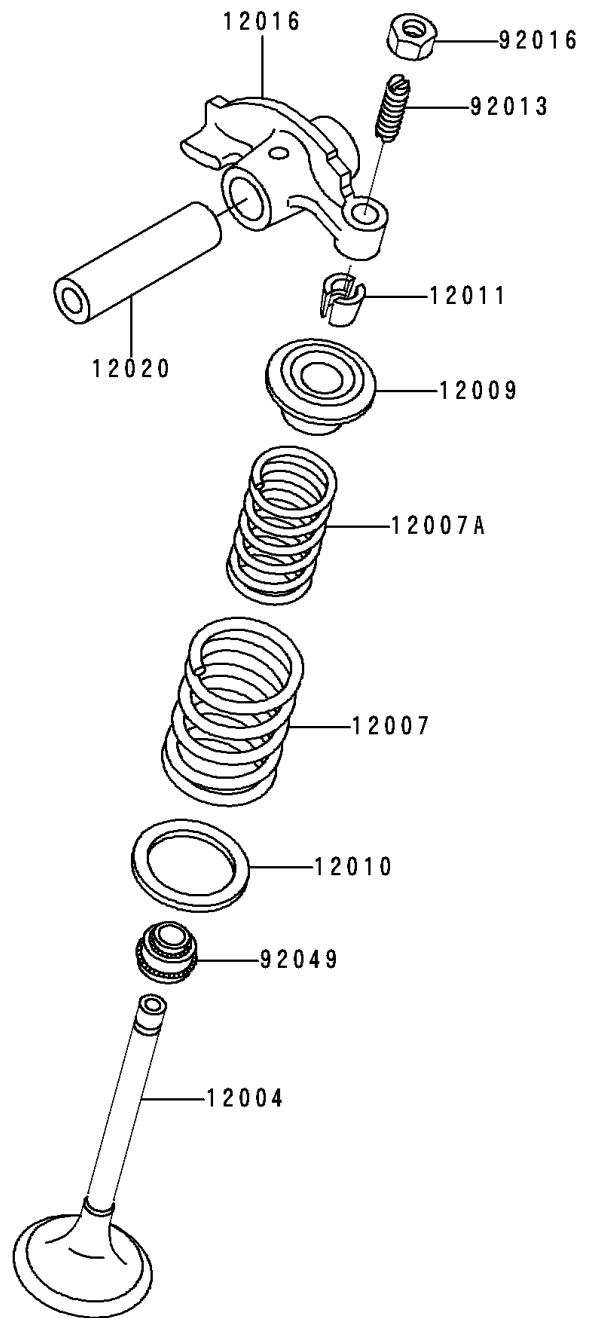

# 1996 Bayou 300 PARTS DIAGRAM

Valve(s)

E1210

## 1996 Bayou 300 PARTS LIST

Valve(s)

ITEM NAME	PART NUMBER	QUANTITY
SCREW-PAN-CROS,6X10 (Ref # 220)	220B0610	1
VALVE-INTAKE (Ref # 12004)	12004-1123	1
VALVE-EXHAUST (Ref # 12005)	12005-1005	1
SPRING-ENGINE VALVE,OUTER (Ref # 12007)	12007-013	2
SPRING-ENGINE VALVE,INNER (Ref # 12007A)	12007-014	2
RETAINER-VALVE SPRING (Ref # 12009)	12009-006	2
SEAT-SPRING,OUTER (Ref # 12010)	12010-005	2
COLLET,RETAINER (Ref # 12011)	12011-004	4
ARM-ROCKER (Ref # 12016)	12016-1078	2
SHAFT-ROCKER (Ref # 12020)	12020-004	2
PLATE-POSITION (Ref # 14014)	14014-034	1
SCREW,6MM (Ref # 92013)	92013-009	2
NUT,6MM (Ref # 92016)	92016-061	2
SEAL-OIL,RV37129.5 (Ref # 92049)	92049-016	2