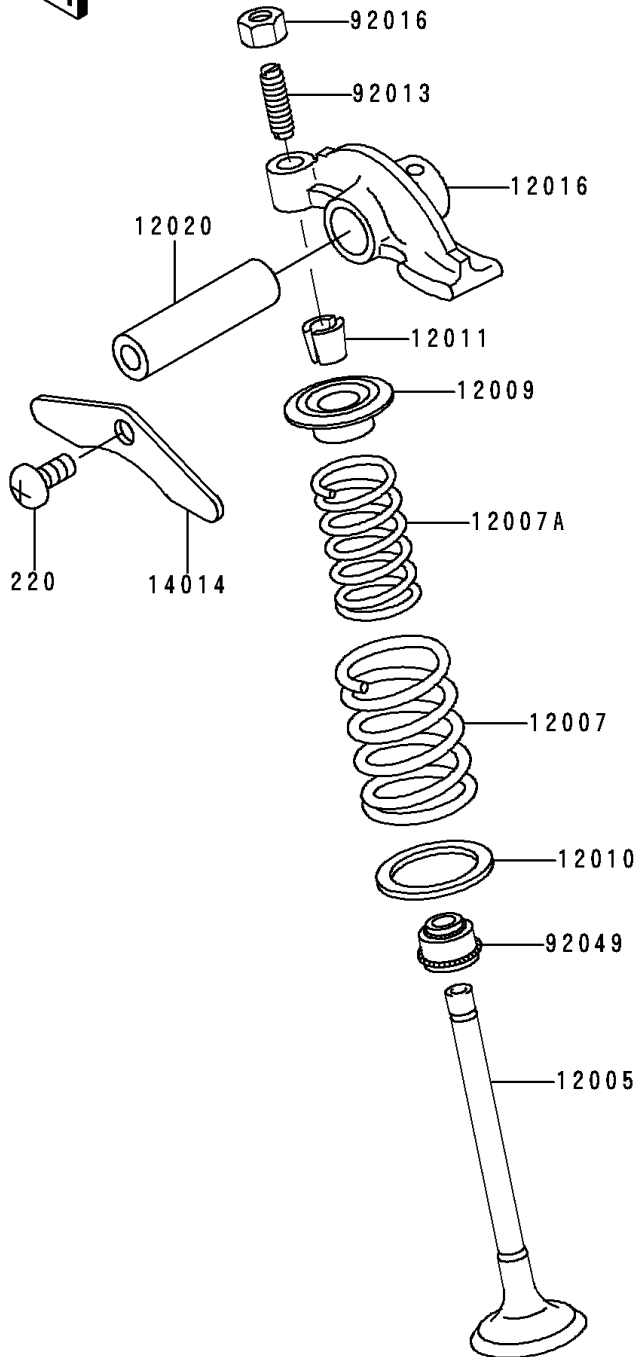

1996 Bayou 300 PARTS DIAGRAM

Valve(s)

E1210

1996 Bayou 300 PARTS LIST

Valve(s)

ITEM NAME	PART NUMBER	QUANTITY
SCREW-PAN-CROS,6X10 (Ref # 220)	220B0610	1
VALVE-INTAKE (Ref # 12004)	12004-1123	1
VALVE-EXHAUST (Ref # 12005)	12005-1005	1
SPRING-ENGINE VALVE,OUTER (Ref # 12007)	12007-013	2
SPRING-ENGINE VALVE,INNER (Ref # 12007A)	12007-014	2
RETAINER-VALVE SPRING (Ref # 12009)	12009-006	2
SEAT-SPRING,OUTER (Ref # 12010)	12010-005	2
COLLET,RETAINER (Ref # 12011)	12011-004	4
ARM-ROCKER (Ref # 12016)	12016-1078	2
SHAFT-ROCKER (Ref # 12020)	12020-004	2
PLATE-POSITION (Ref # 14014)	14014-034	1
SCREW,6MM (Ref # 92013)	92013-009	2
NUT,6MM (Ref # 92016)	92016-061	2
SEAL-OIL,RV37129.5 (Ref # 92049)	92049-016	2