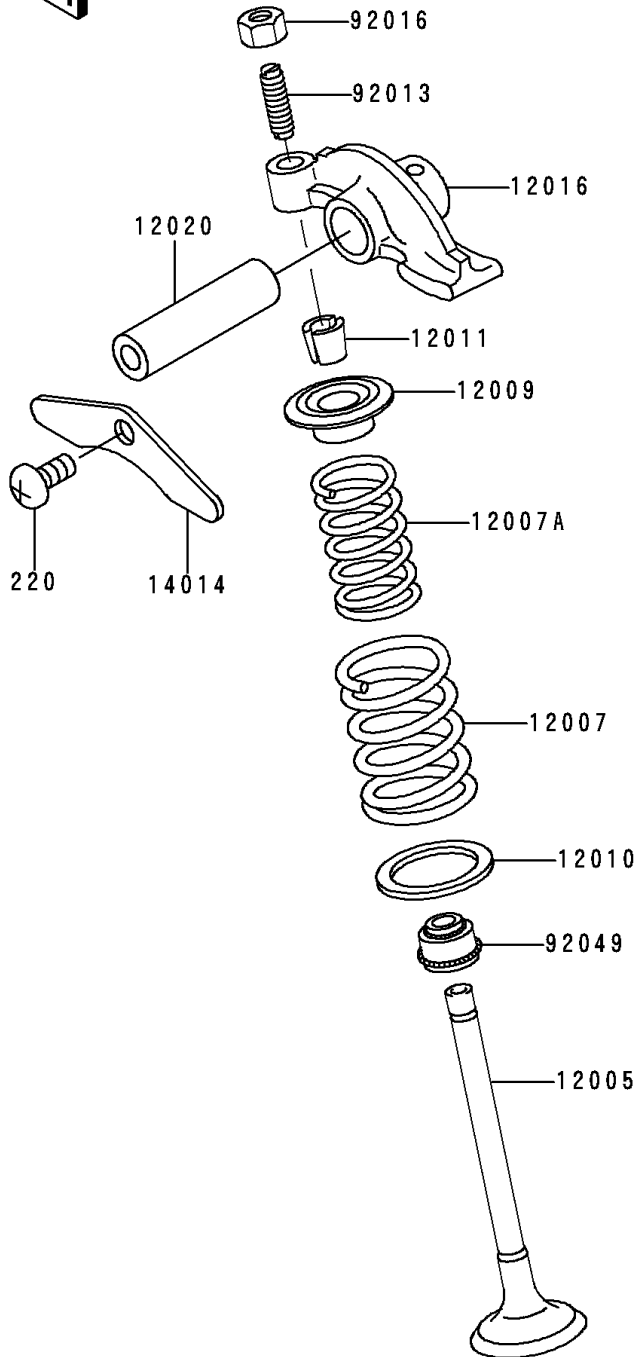

# 1996 Bayou 300 PARTS DIAGRAM

Valve(s)

E1210

## 1996 Bayou 300 PARTS LIST

Valve(s)

ITEM NAME	PART NUMBER	QUANTITY
SCREW-PAN-CROS,6X10 (Ref # 220)	220B0610	1
VALVE-INTAKE (Ref # 12004)	12004-1123	1
VALVE-EXHAUST (Ref # 12005)	12005-1005	1
SPRING-ENGINE VALVE,OUTER (Ref # 12007)	12007-013	2
SPRING-ENGINE VALVE,INNER (Ref # 12007A)	12007-014	2
RETAINER-VALVE SPRING (Ref # 12009)	12009-006	2
SEAT-SPRING,OUTER (Ref # 12010)	12010-005	2
COLLET,RETAINER (Ref # 12011)	12011-004	4
ARM-ROCKER (Ref # 12016)	12016-1078	2
SHAFT-ROCKER (Ref # 12020)	12020-004	2
PLATE-POSITION (Ref # 14014)	14014-034	1
SCREW,6MM (Ref # 92013)	92013-009	2
NUT,6MM (Ref # 92016)	92016-061	2
SEAL-OIL,RV37129.5 (Ref # 92049)	92049-016	2