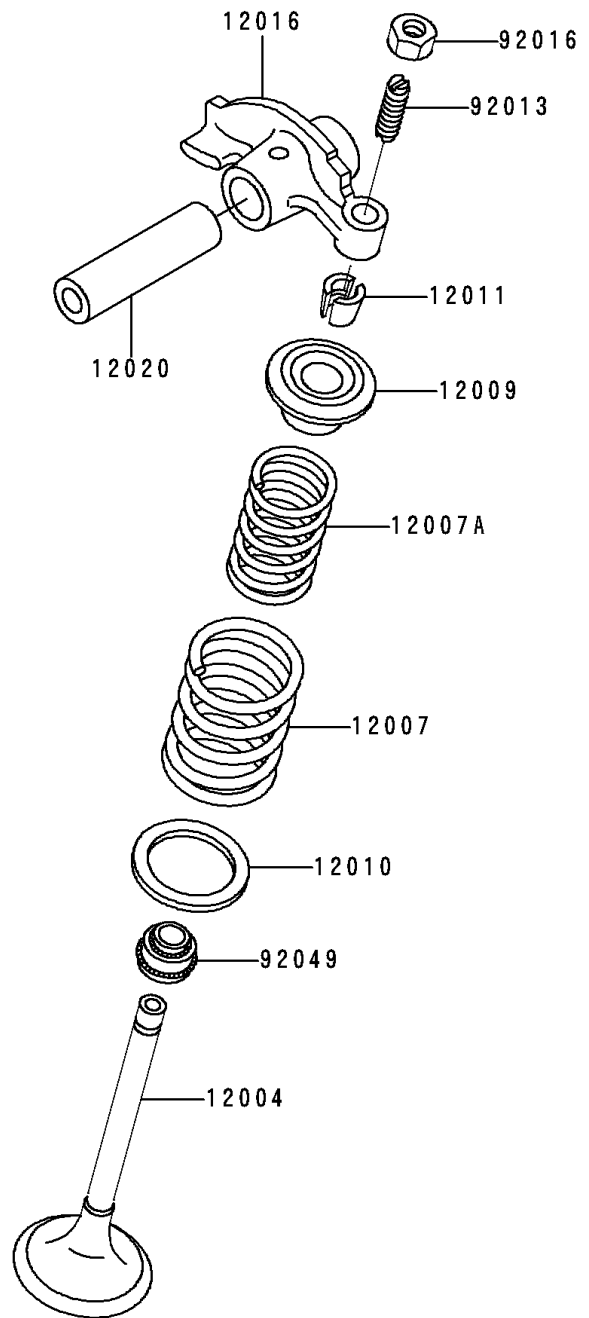

1996 Bayou 300 PARTS DIAGRAM

Valve(s)

E1210

1996 Bayou 300 PARTS LIST

Valve(s)

ITEM NAME	PART NUMBER	QUANTITY
SCREW-PAN-CROS,6X10 (Ref # 220)	220B0610	1
VALVE-INTAKE (Ref # 12004)	12004-1123	1
VALVE-EXHAUST (Ref # 12005)	12005-1005	1
SPRING-ENGINE VALVE,OUTER (Ref # 12007)	12007-013	2
SPRING-ENGINE VALVE,INNER (Ref # 12007A)	12007-014	2
RETAINER-VALVE SPRING (Ref # 12009)	12009-006	2
SEAT-SPRING,OUTER (Ref # 12010)	12010-005	2
COLLET,RETAINER (Ref # 12011)	12011-004	4
ARM-ROCKER (Ref # 12016)	12016-1078	2
SHAFT-ROCKER (Ref # 12020)	12020-004	2
PLATE-POSITION (Ref # 14014)	14014-034	1
SCREW,6MM (Ref # 92013)	92013-009	2
NUT,6MM (Ref # 92016)	92016-061	2
SEAL-OIL,RV37129.5 (Ref # 92049)	92049-016	2