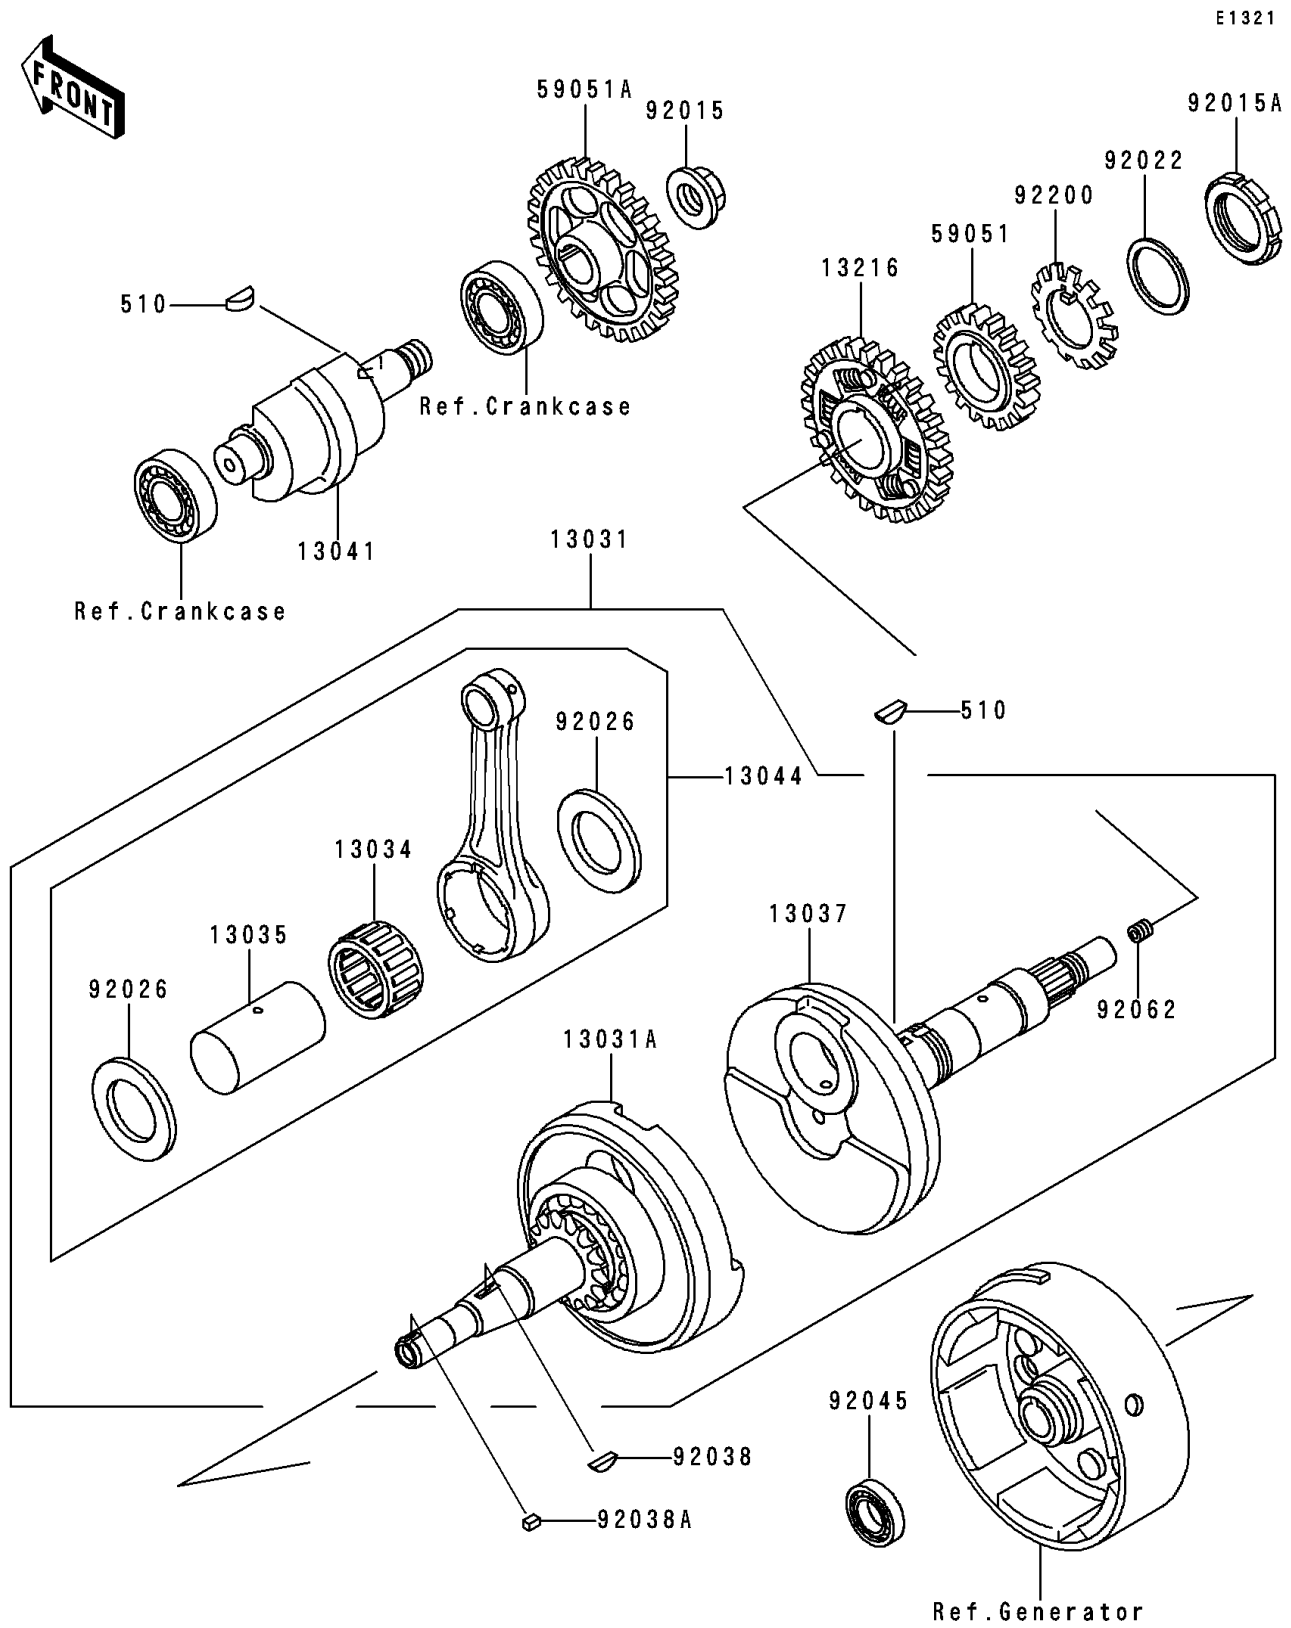

1993 Bayou 300 PARTS DIAGRAM

Crankshaft

1993 Bayou 300 PARTS LIST

Crankshaft

ITEM NAME	PART NUMBER	QUANTITY
KEY-WOODRUFF (Ref # 510)	510A5100	2
CRANKSHAFT-COMP (Ref # 13031)	13031-1388	1
CRANKSHAFT-COMP,LH (Ref # 13031A)	13031-1402	1
BEARING-BIG END,PK32X43X22.4 (Ref # 13034)	13034-1061	1
PIN-CRANK (Ref # 13035)	13035-1067	1
CRANKSHAFT,RH (Ref # 13037)	13037-1499	1
BALANCER (Ref # 13041)	13041-1066	1
SET-CONNECTING ROD (Ref # 13044)	13044-5066	1
GEAR-COMP,BALANCER (Ref # 13216)	13216-1072	1
GEAR-SPUR,OIL PUMP,36T (Ref # 59051)	59051-1140	1
GEAR-SPUR,BALANCER,44T (Ref # 59051A)	59051-1141	1
NUT,16MM (Ref # 92015)	92015-1465	1
NUT,PUMP GEAR,30MM (Ref # 92015A)	92015-1511	1
WASHER,30.3X38X0.5 (Ref # 92022)	92022-1987	1
SPACER,32X51.5X1.2 (Ref # 92026)	92026-1232	2
KEY,WOODRUFF (Ref # 92038)	92038-001	1
KEY,SUNK (Ref # 92038A)	92038-1051	1
BEARING-BALL,6903C3 (Ref # 92045)	92045-1266	1
NOZZLE (Ref # 92062)	92062-1056	1
WASHER,PUMP GEAR (Ref # 92200)	92200-1203	1