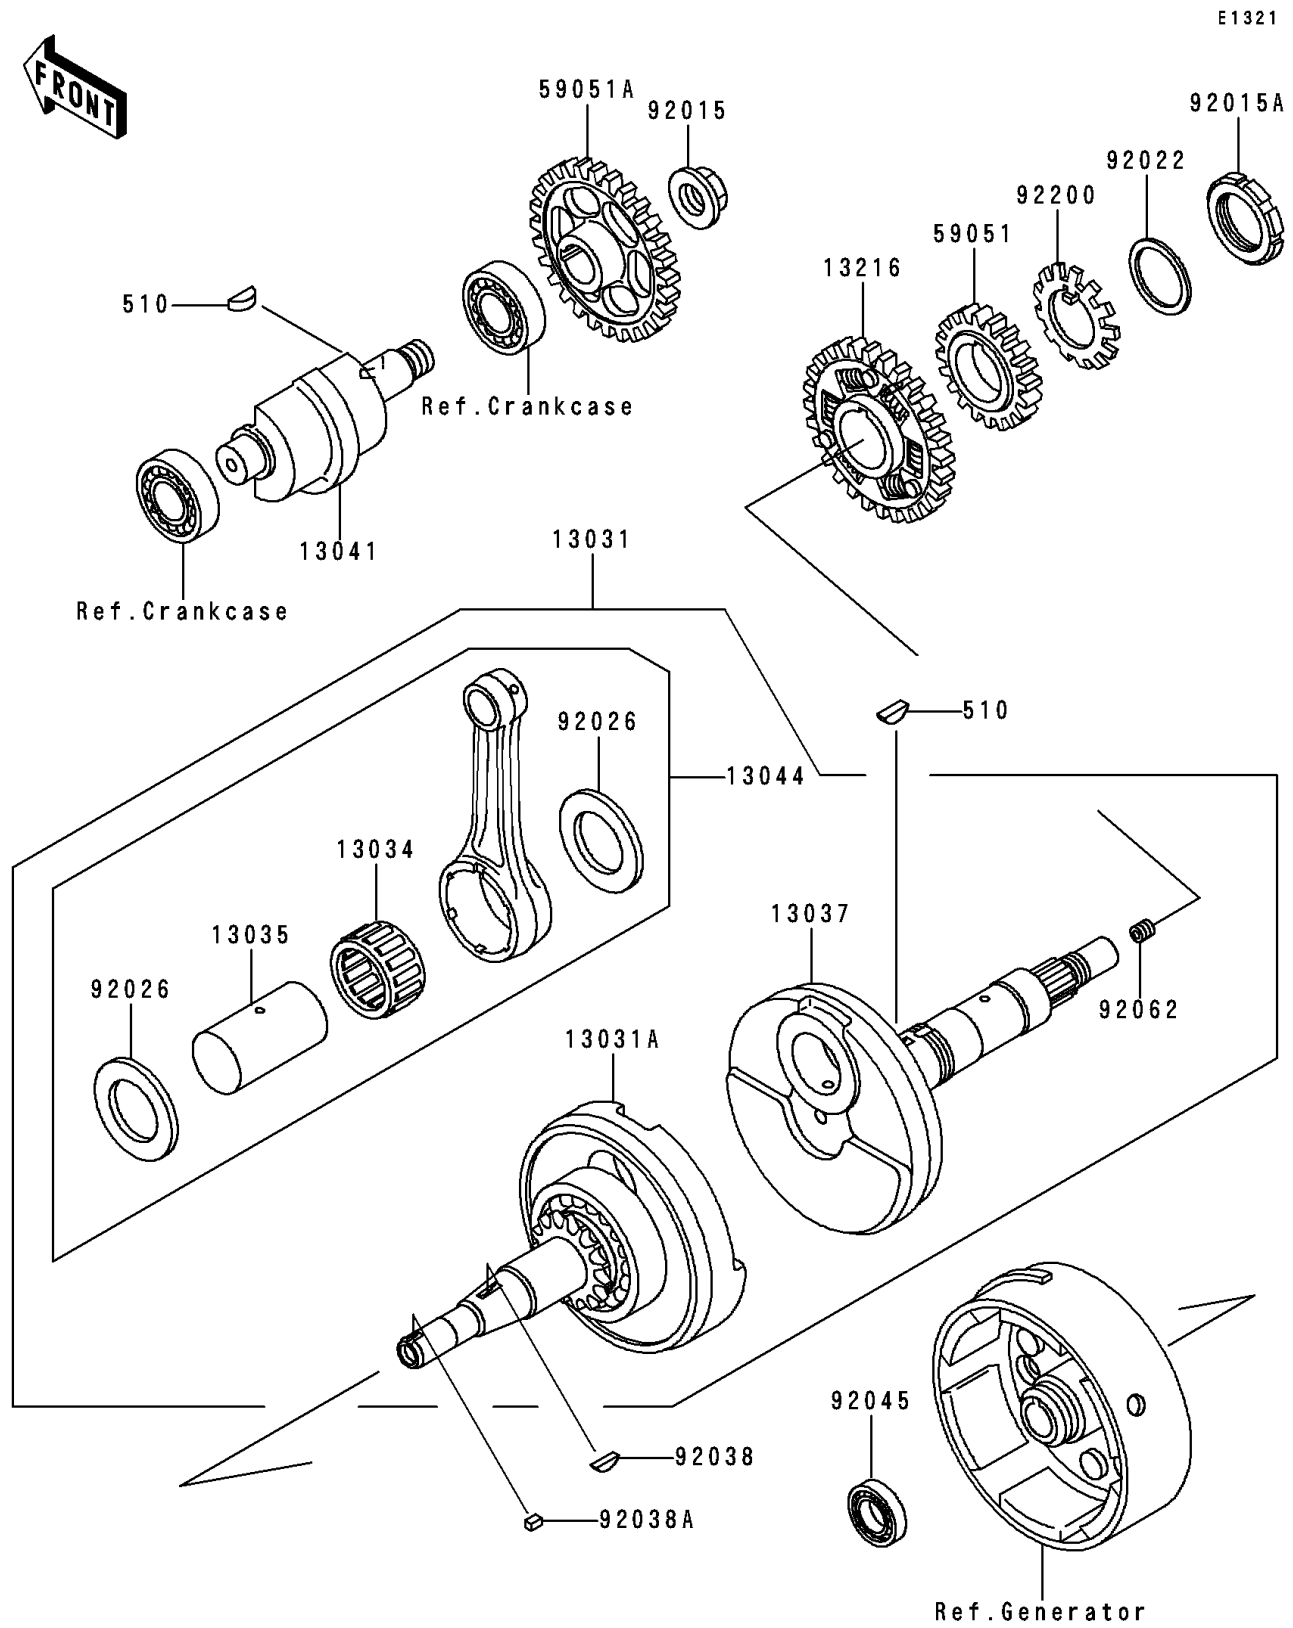

1995 Bayou 300 PARTS DIAGRAM

Crankshaft

1995 Bayou 300 PARTS LIST

Crankshaft

ITEM NAME	PART NUMBER	QUANTITY
KEY-WOODRUFF (Ref # 510)	510A5100	2
CRANKSHAFT-COMP (Ref # 13031)	13031-1388	1
CRANKSHAFT-COMP,LH (Ref # 13031A)	13031-1402	1
BEARING-BIG END,PK32X43X22.4 (Ref # 13034)	13034-1061	1
PIN-CRANK (Ref # 13035)	13035-1067	1
CRANKSHAFT,RH (Ref # 13037)	13037-1499	1
BALANCER (Ref # 13041)	13041-1066	1
SET-CONNECTING ROD (Ref # 13044)	13044-5066	1
GEAR-COMP,BALANCER (Ref # 13216)	13216-1072	1
GEAR-SPUR,OIL PUMP,36T (Ref # 59051)	59051-1140	1
GEAR-SPUR,BALANCER,44T (Ref # 59051A)	59051-1141	1
NUT,16MM (Ref # 92015)	92015-1465	1
NUT,PUMP GEAR,30MM (Ref # 92015A)	92015-1511	1
WASHER,30.3X38X0.5 (Ref # 92022)	92022-1987	1
SPACER,32X51.5X1.2 (Ref # 92026)	92026-1232	2
KEY,WOODRUFF (Ref # 92038)	92038-001	1
KEY,SUNK (Ref # 92038A)	92038-1051	1
BEARING-BALL,6903C3 (Ref # 92045)	92045-1266	1
NOZZLE (Ref # 92062)	92062-1056	1
WASHER,PUMP GEAR (Ref # 92200)	92200-1203	1