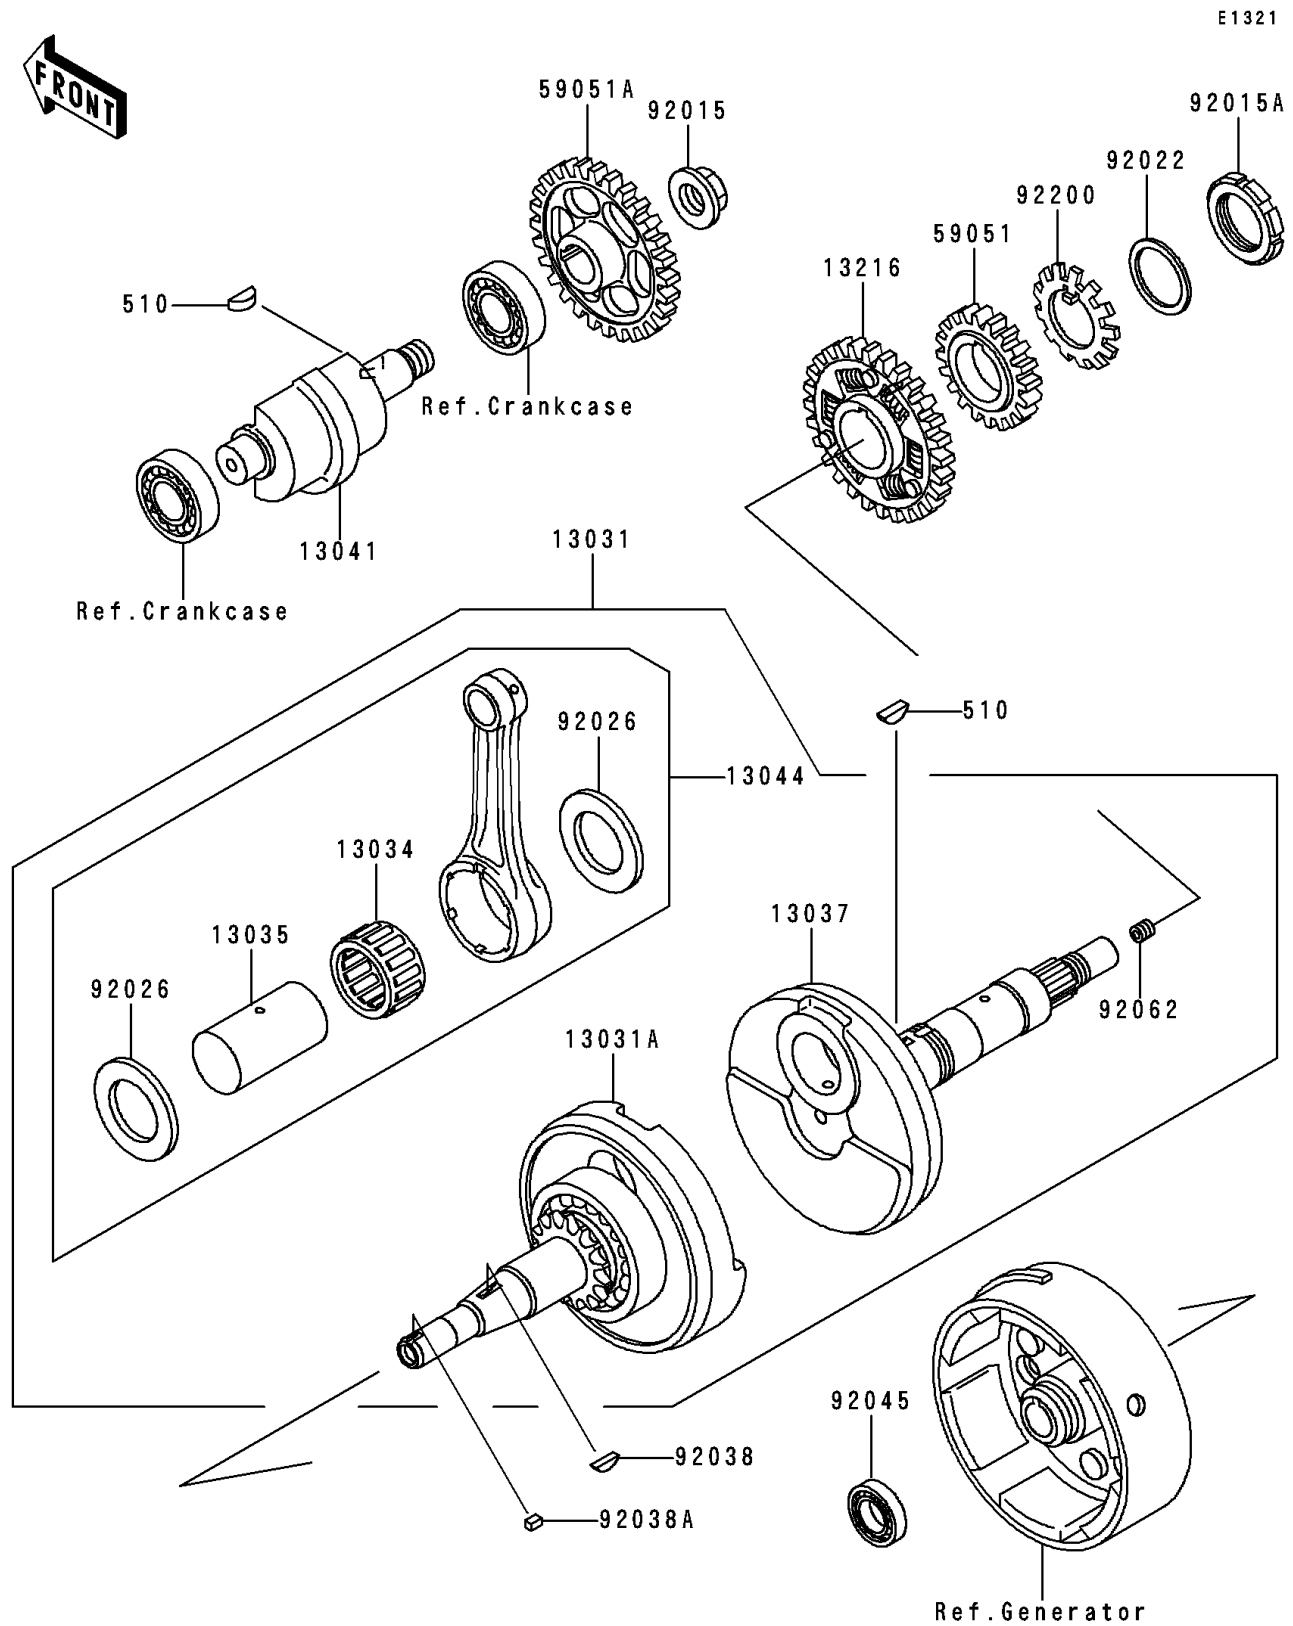

# 1996 Bayou 300 PARTS DIAGRAM

Crankshaft

# 1996 Bayou 300 PARTS LIST

## Crankshaft

ITEM NAME	PART NUMBER	QUANTITY
KEY-WOODRUFF (Ref # 510)	510A5100	2
CRANKSHAFT-COMP (Ref # 13031)	13031-1388	1
CRANKSHAFT-COMP,LH (Ref # 13031A)	13031-1402	1
BEARING-BIG END,PK32X43X22.4 (Ref # 13034)	13034-1061	1
PIN-CRANK (Ref # 13035)	13035-1067	1
CRANKSHAFT,RH (Ref # 13037)	13037-1499	1
BALANCER (Ref # 13041)	13041-1066	1
SET-CONNECTING ROD (Ref # 13044)	13044-5066	1
GEAR-COMP,BALANCER (Ref # 13216)	13216-1072	1
GEAR-SPUR,OIL PUMP,36T (Ref # 59051)	59051-1140	1
GEAR-SPUR,BALANCER,44T (Ref # 59051A)	59051-1141	1
NUT,16MM (Ref # 92015)	92015-1465	1
NUT,PUMP GEAR,30MM (Ref # 92015A)	92015-1511	1
WASHER,30.3X38X0.5 (Ref # 92022)	92022-1987	1
SPACER,32X51.5X1.2 (Ref # 92026)	92026-1232	2
KEY,WOODRUFF (Ref # 92038)	92038-001	1
KEY,SUNK (Ref # 92038A)	92038-1051	1
BEARING-BALL,6903C3 (Ref # 92045)	92045-1266	1
NOZZLE (Ref # 92062)	92062-1056	1
WASHER,PUMP GEAR (Ref # 92200)	92200-1203	1