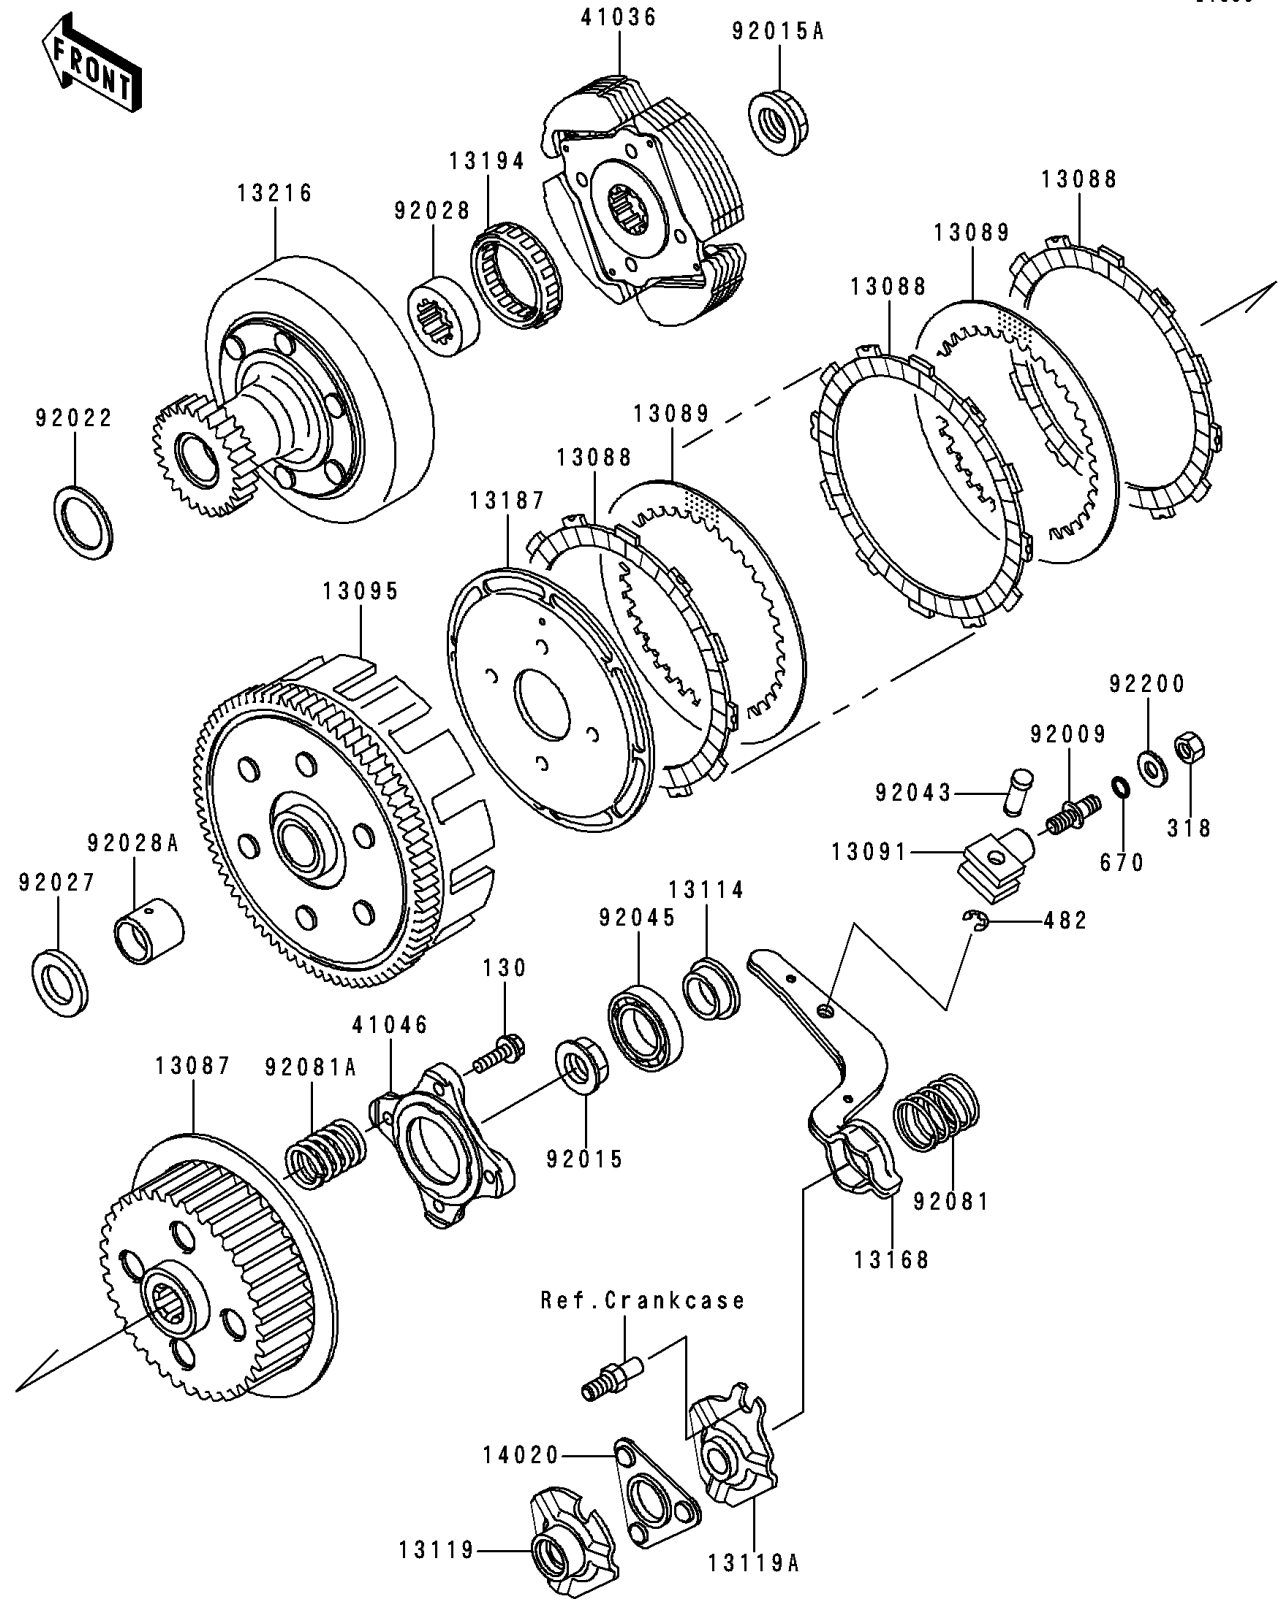

1992 Bayou 300 PARTS DIAGRAM

Clutch

E1350

1992 Bayou 300 PARTS LIST

Clutch

ITEM NAME	PART NUMBER	QUANTITY
BOLT-FLANGED,6X20 (Ref # 130)	130P0620	4
NUT-HEX-SMALL,8MM (Ref # 318)	318B0800	1
CIRCLIP-TYPE-E,6MM (Ref # 482)	482J6000	1
O RING,8MM (Ref # 670)	670B1508	1
HUB-CLUTCH (Ref # 13087)	13087-1065	1
PLATE-FRICTION (Ref # 13088)	13088-041	5
PLATE-CLUTCH (Ref # 13089)	13089-1005	4
HOLDER,CLUTCH RELEASE (Ref # 13091)	13091-1341	1
HOUSING-COMP-CLUTCH (Ref # 13095)	13095-1133	1
PUSHER-CLUTCH (Ref # 13114)	13114-1056	1
CAM-RELEASE (Ref # 13119)	13119-1073	1
CAM-RELEASE (Ref # 13119A)	13119-1074	1
LEVER,CLUTCH RELEASE (Ref # 13168)	13168-1263	1
PLATE-CLUTCH OPERATING (Ref # 13187)	13187-1081	1
CLUTCH-ONEWAY (Ref # 13194)	13194-1055	1
GEAR-COMP,CLUTCH,FR (Ref # 13216)	13216-1073	1
RETAINER,CLUTCH RELEASE (Ref # 14020)	14020-1093	1
HUB-ASSY,CLUTCH,FR (Ref # 41036)	41036-1122	1
HOUSING-BEARING (Ref # 41046)	41046-1063	1
SCREW,CLUTCH RELEASE (Ref # 92009)	92009-1303	1
NUT,16MM (Ref # 92015)	92015-1465	1
NUT,18MM (Ref # 92015A)	92015-1512	1
WASHER,27.3X38X0.8 (Ref # 92022)	92022-1989	1
COLLAR,20.5X34X4 (Ref # 92027)	92027-1888	1
BUSHING,CLUTCH,FR (Ref # 92028)	92028-1370	1
BUSHING,CLUTCH (Ref # 92028A)	92028-1371	1
PIN,CLUTCH RELEASE (Ref # 92043)	92043-1230	1
BEARING-BALL,#6905 (Ref # 92045)	92045-036	1
SPRING (Ref # 92081)	92081-1681	1

1992 Bayou 300 PARTS LIST

Clutch

ITEM NAME	PART NUMBER	QUANTITY
SPRING,CLUTCH (Ref # 92081A)	92081-1848	4
WASHER,8.5X18X2.3 (Ref # 92200)	92200-1213	1