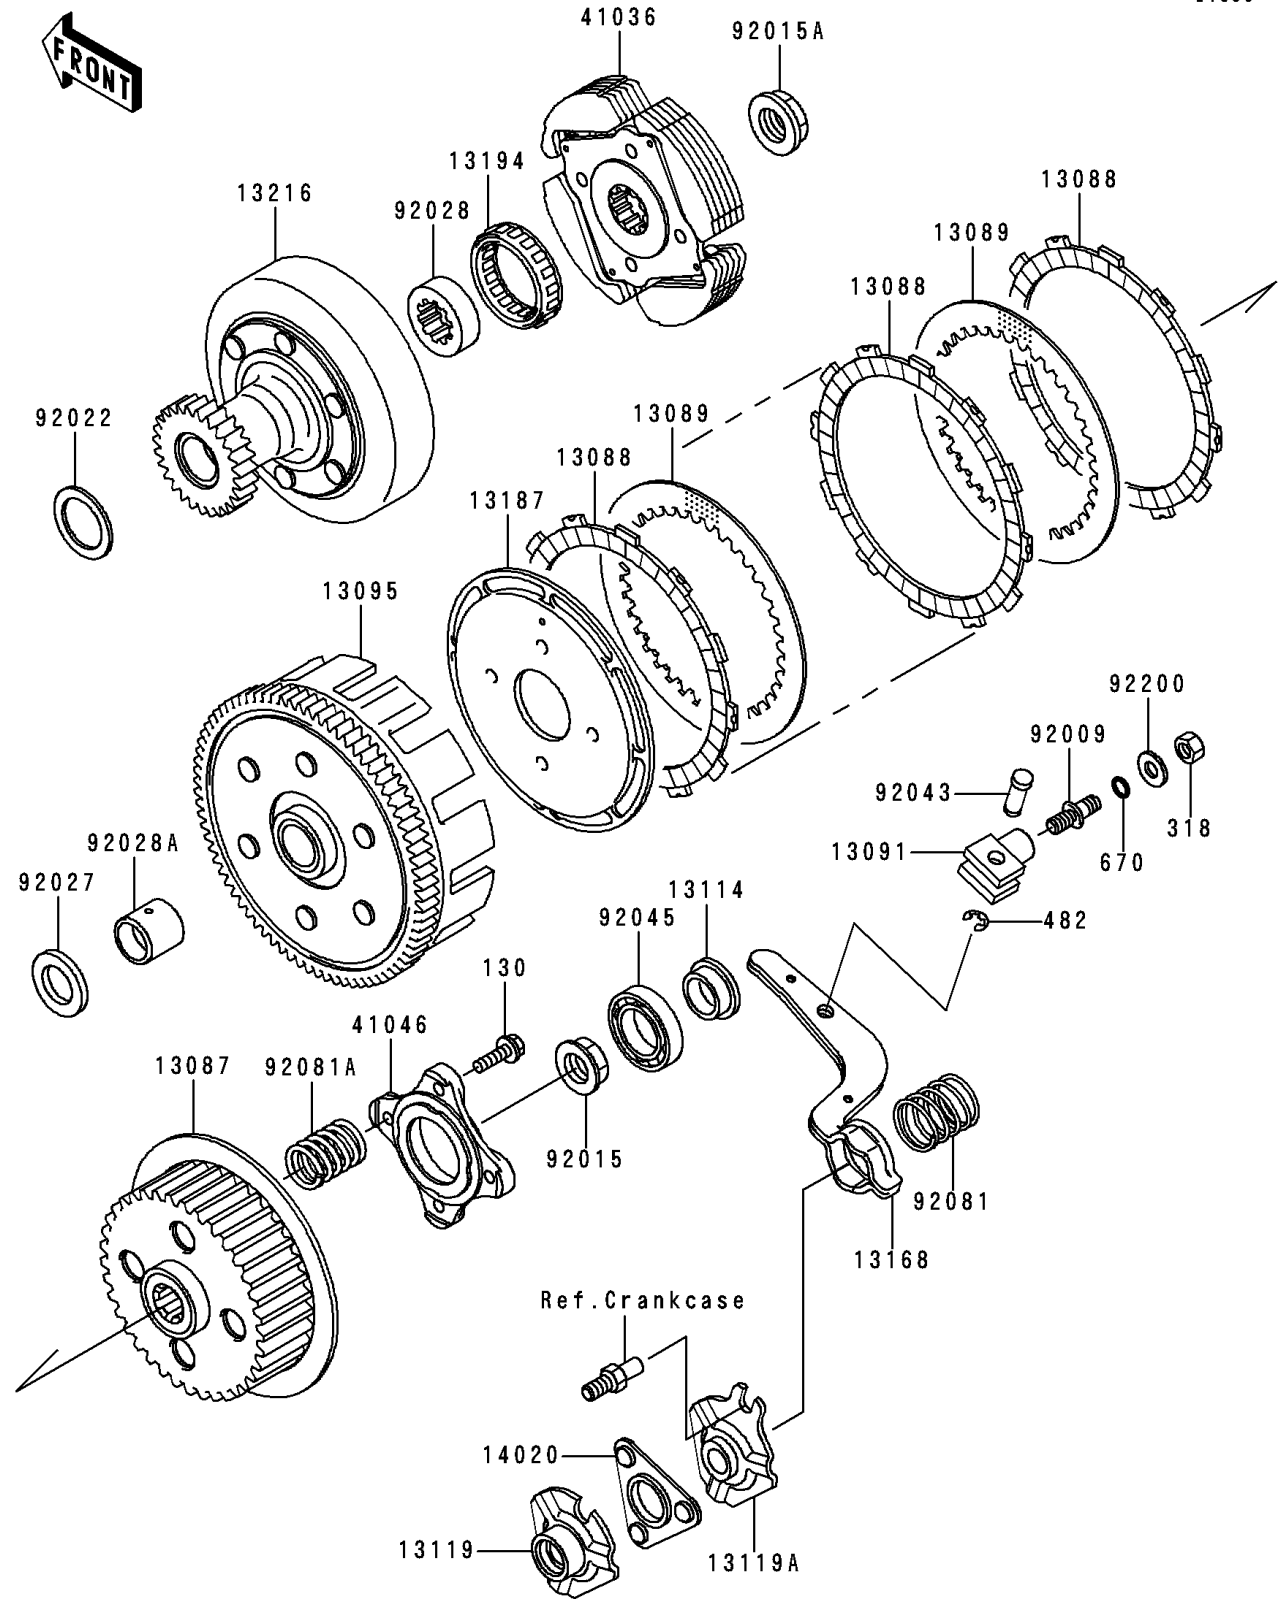

1994 Bayou 300 PARTS DIAGRAM

Clutch

E1350

1994 Bayou 300 PARTS LIST

Clutch

ITEM NAME	PART NUMBER	QUANTITY
BOLT-FLANGED,6X20 (Ref # 130)	130P0620	4
NUT-HEX-SMALL,8MM (Ref # 318)	318B0800	1
CIRCLIP-TYPE-E,6MM (Ref # 482)	482J6000	1
O RING,8MM (Ref # 670)	670B1508	1
HUB-CLUTCH (Ref # 13087)	13087-1065	1
PLATE-FRICTION (Ref # 13088)	13088-041	5
PLATE-CLUTCH (Ref # 13089)	13089-1005	4
HOLDER,CLUTCH RELEASE (Ref # 13091)	13091-1341	1
HOUSING-COMP-CLUTCH (Ref # 13095)	13095-1133	1
PUSHER-CLUTCH (Ref # 13114)	13114-1056	1
CAM-RELEASE (Ref # 13119)	13119-1073	1
CAM-RELEASE (Ref # 13119A)	13119-1074	1
LEVER,CLUTCH RELEASE (Ref # 13168)	13168-1263	1
PLATE-CLUTCH OPERATING (Ref # 13187)	13187-1081	1
CLUTCH-ONEWAY (Ref # 13194)	13194-1055	1
GEAR-COMP,CLUTCH,FR (Ref # 13216)	13216-1073	1
RETAINER,CLUTCH RELEASE (Ref # 14020)	14020-1093	1
HUB-ASSY,CLUTCH,FR (Ref # 41036)	41036-1122	1
HOUSING-BEARING (Ref # 41046)	41046-1063	1
SCREW,CLUTCH RELEASE (Ref # 92009)	92009-1303	1
NUT,16MM (Ref # 92015)	92015-1465	1
NUT,18MM (Ref # 92015A)	92015-1512	1
WASHER,27.3X38X0.8 (Ref # 92022)	92022-1989	1
COLLAR,20.5X34X4 (Ref # 92027)	92027-1888	1
BUSHING,CLUTCH,FR (Ref # 92028)	92028-1370	1
BUSHING,CLUTCH (Ref # 92028A)	92028-1371	1
PIN,CLUTCH RELEASE (Ref # 92043)	92043-1230	1
BEARING-BALL,#6905 (Ref # 92045)	92045-036	1
SPRING (Ref # 92081)	92081-1681	1

1994 Bayou 300 PARTS LIST

Clutch

ITEM NAME	PART NUMBER	QUANTITY
SPRING,CLUTCH (Ref # 92081A)	92081-1848	4
WASHER,8.5X18X2.3 (Ref # 92200)	92200-1213	1