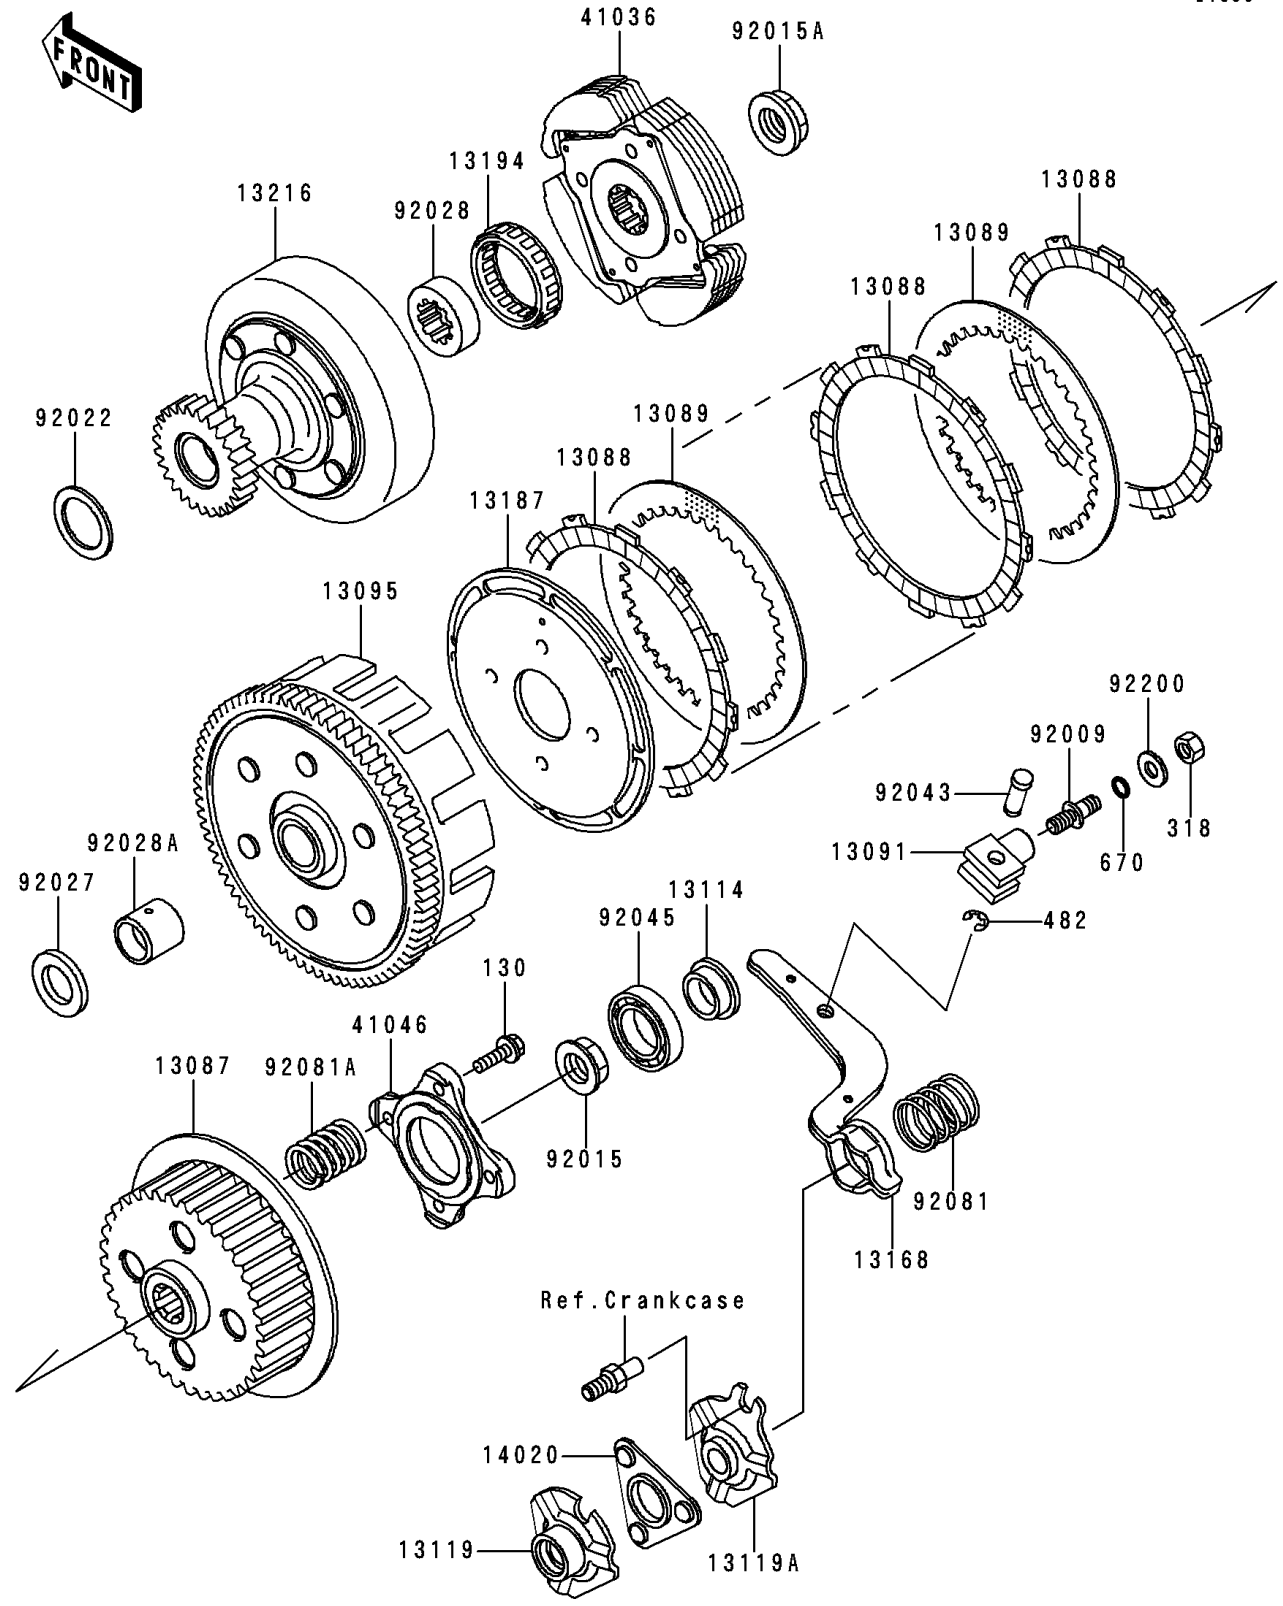

1995 Bayou 300 PARTS DIAGRAM

Clutch

E1350

1995 Bayou 300 PARTS LIST

Clutch

ITEM NAME	PART NUMBER	QUANTITY
BOLT-FLANGED,6X20 (Ref # 130)	130P0620	4
NUT-HEX-SMALL,8MM (Ref # 318)	318B0800	1
CIRCLIP-TYPE-E,6MM (Ref # 482)	482J6000	1
O RING,8MM (Ref # 670)	670B1508	1
HUB-CLUTCH (Ref # 13087)	13087-1065	1
PLATE-FRICTION (Ref # 13088)	13088-041	5
PLATE-CLUTCH (Ref # 13089)	13089-1005	4
HOLDER,CLUTCH RELEASE (Ref # 13091)	13091-1341	1
HOUSING-COMP-CLUTCH (Ref # 13095)	13095-1133	1
PUSHER-CLUTCH (Ref # 13114)	13114-1056	1
CAM-RELEASE (Ref # 13119)	13119-1073	1
CAM-RELEASE (Ref # 13119A)	13119-1074	1
LEVER,CLUTCH RELEASE (Ref # 13168)	13168-1263	1
PLATE-CLUTCH OPERATING (Ref # 13187)	13187-1081	1
CLUTCH-ONEWAY (Ref # 13194)	13194-1055	1
GEAR-COMP,CLUTCH,FR (Ref # 13216)	13216-1073	1
RETAINER,CLUTCH RELEASE (Ref # 14020)	14020-1093	1
HUB-ASSY,CLUTCH,FR (Ref # 41036)	41036-1122	1
HOUSING-BEARING (Ref # 41046)	41046-1063	1
SCREW,CLUTCH RELEASE (Ref # 92009)	92009-1303	1
NUT,16MM (Ref # 92015)	92015-1465	1
NUT,18MM (Ref # 92015A)	92015-1512	1
WASHER,27.3X38X0.8 (Ref # 92022)	92022-1989	1
COLLAR,20.5X34X4 (Ref # 92027)	92027-1888	1
BUSHING,CLUTCH,FR (Ref # 92028)	92028-1370	1
BUSHING,CLUTCH (Ref # 92028A)	92028-1371	1
PIN,CLUTCH RELEASE (Ref # 92043)	92043-1230	1
BEARING-BALL,#6905 (Ref # 92045)	92045-036	1
SPRING (Ref # 92081)	92081-1681	1

1995 Bayou 300 PARTS LIST

Clutch

ITEM NAME	PART NUMBER	QUANTITY
SPRING,CLUTCH (Ref # 92081A)	92081-1848	4
WASHER,8.5X18X2.3 (Ref # 92200)	92200-1213	1