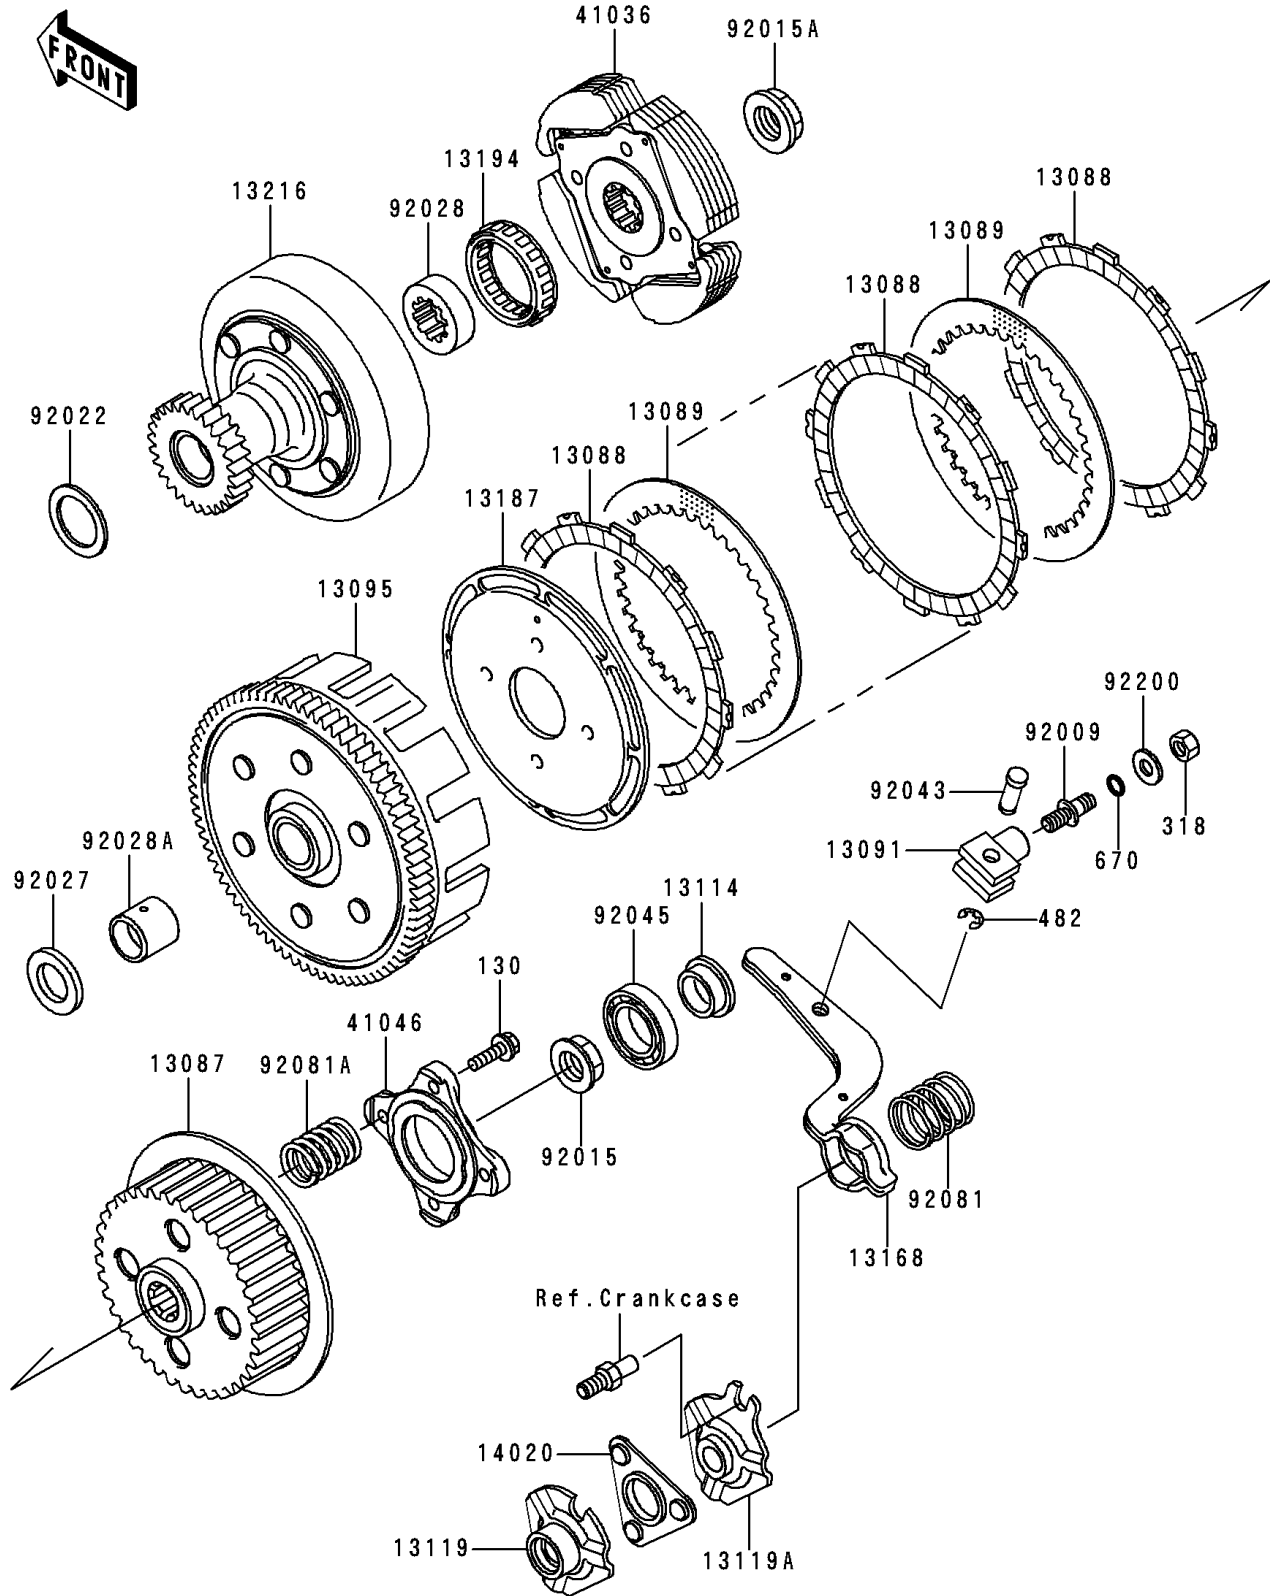

# 1996 Bayou 300 PARTS DIAGRAM

Clutch

E1350

# 1996 Bayou 300 PARTS LIST

## Clutch

ITEM NAME	PART NUMBER	QUANTITY
BOLT-FLANGED,6X20 (Ref # 130)	130P0620	4
NUT-HEX-SMALL,8MM (Ref # 318)	318B0800	1
CIRCLIP-TYPE-E,6MM (Ref # 482)	482J6000	1
O RING,8MM (Ref # 670)	670B1508	1
HUB-CLUTCH (Ref # 13087)	13087-1065	1
PLATE-FRICTION (Ref # 13088)	13088-041	5
PLATE-CLUTCH (Ref # 13089)	13089-1005	4
HOLDER,CLUTCH RELEASE (Ref # 13091)	13091-1341	1
HOUSING-COMP-CLUTCH (Ref # 13095)	13095-1133	1
PUSHER-CLUTCH (Ref # 13114)	13114-1056	1
CAM-RELEASE (Ref # 13119)	13119-1073	1
CAM-RELEASE (Ref # 13119A)	13119-1074	1
LEVER,CLUTCH RELEASE (Ref # 13168)	13168-1263	1
PLATE-CLUTCH OPERATING (Ref # 13187)	13187-1081	1
CLUTCH-ONEWAY (Ref # 13194)	13194-1055	1
GEAR-COMP,CLUTCH,FR (Ref # 13216)	13216-1073	1
RETAINER,CLUTCH RELEASE (Ref # 14020)	14020-1093	1
HUB-ASSY,CLUTCH,FR (Ref # 41036)	41036-1122	1
HOUSING-BEARING (Ref # 41046)	41046-1063	1
SCREW,CLUTCH RELEASE (Ref # 92009)	92009-1303	1
NUT,16MM (Ref # 92015)	92015-1465	1
NUT,18MM (Ref # 92015A)	92015-1512	1
WASHER,27.3X38X0.8 (Ref # 92022)	92022-1989	1
COLLAR,20.5X34X4 (Ref # 92027)	92027-1888	1
BUSHING,CLUTCH,FR (Ref # 92028)	92028-1370	1
BUSHING,CLUTCH (Ref # 92028A)	92028-1371	1
PIN,CLUTCH RELEASE (Ref # 92043)	92043-1230	1
BEARING-BALL,#6905 (Ref # 92045)	92045-036	1
SPRING (Ref # 92081)	92081-1681	1

## Clutch

ITEM NAME	PART NUMBER	QUANTITY
SPRING,CLUTCH (Ref # 92081A)	92081-1848	4
WASHER,8.5X18X2.3 (Ref # 92200)	92200-1213	1