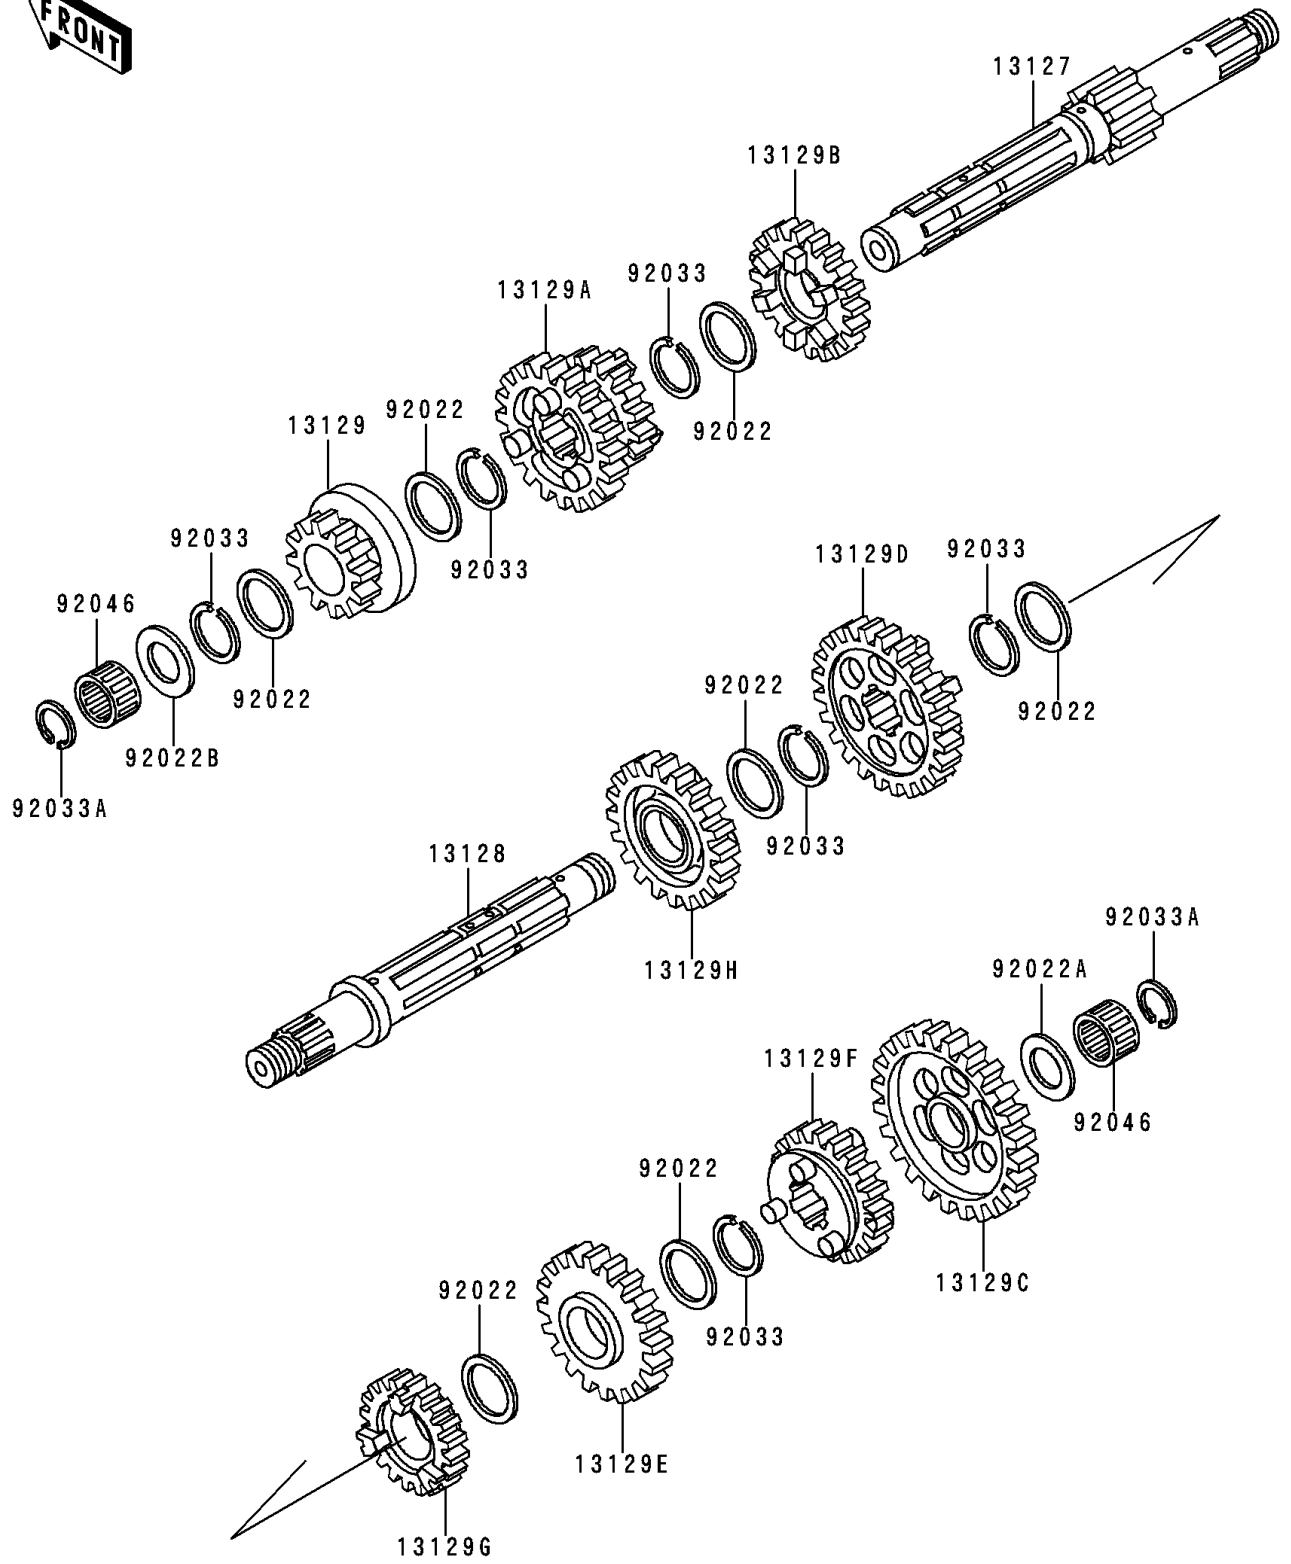

1994 Bayou 300 PARTS DIAGRAM

Transmission

E1361

1994 Bayou 300 PARTS LIST

Transmission

| ITEM NAME | PART NUMBER | QUANTITY |
|--|-------------|----------|
| SHAFT-TRANSMISSION INPUT,11T (Ref # 13127) | 13127-1127 | 1 |
| SHAFT-TRANSMISSION OUTPUT (Ref # 13128) | 13128-1132 | 1 |
| GEAR,INPUT 2ND,14T (Ref # 13129) | 13129-1680 | 1 |
| GEAR,INPUT TOP&3RD,26T&19T (Ref # 13129A) | 13129-1681 | 1 |
| GEAR,INPUT 4TH,23T (Ref # 13129B) | 13129-1682 | 1 |
| GEAR,OUTPUT LOW,34T (Ref # 13129C) | 13129-1683 | 1 |
| GEAR,OUTPUT 2ND,27T (Ref # 13129D) | 13129-1684 | 1 |
| GEAR,OUTPUT 3RD,26T (Ref # 13129E) | 13129-1685 | 1 |
| GEAR,OUTPUT 4TH,23T (Ref # 13129F) | 13129-1686 | 1 |
| GEAR,OUTPUT TOP,20T (Ref # 13129G) | 13129-1687 | 1 |
| GEAR-REVERSE,26T (Ref # 13129H) | 13129-1688 | 1 |
| WASHER,22.3X27X0.5 (Ref # 92022) | 92022-198 | 7 |
| WASHER,17.3X28X1 (Ref # 92022A) | 92022-255 | 1 |
| WASHER,17.3X30X1.4 (Ref # 92022B) | 92022-270 | 1 |
| RING-SNAP,20X25.5X1.2 (Ref # 92033) | 92033-025 | 6 |
| RING-SNAP (Ref # 92033A) | 92033-032 | 2 |
| BEARING-NEEDLE,K17X23X13.8 (Ref # 92046) | 92046-1184 | 2 |