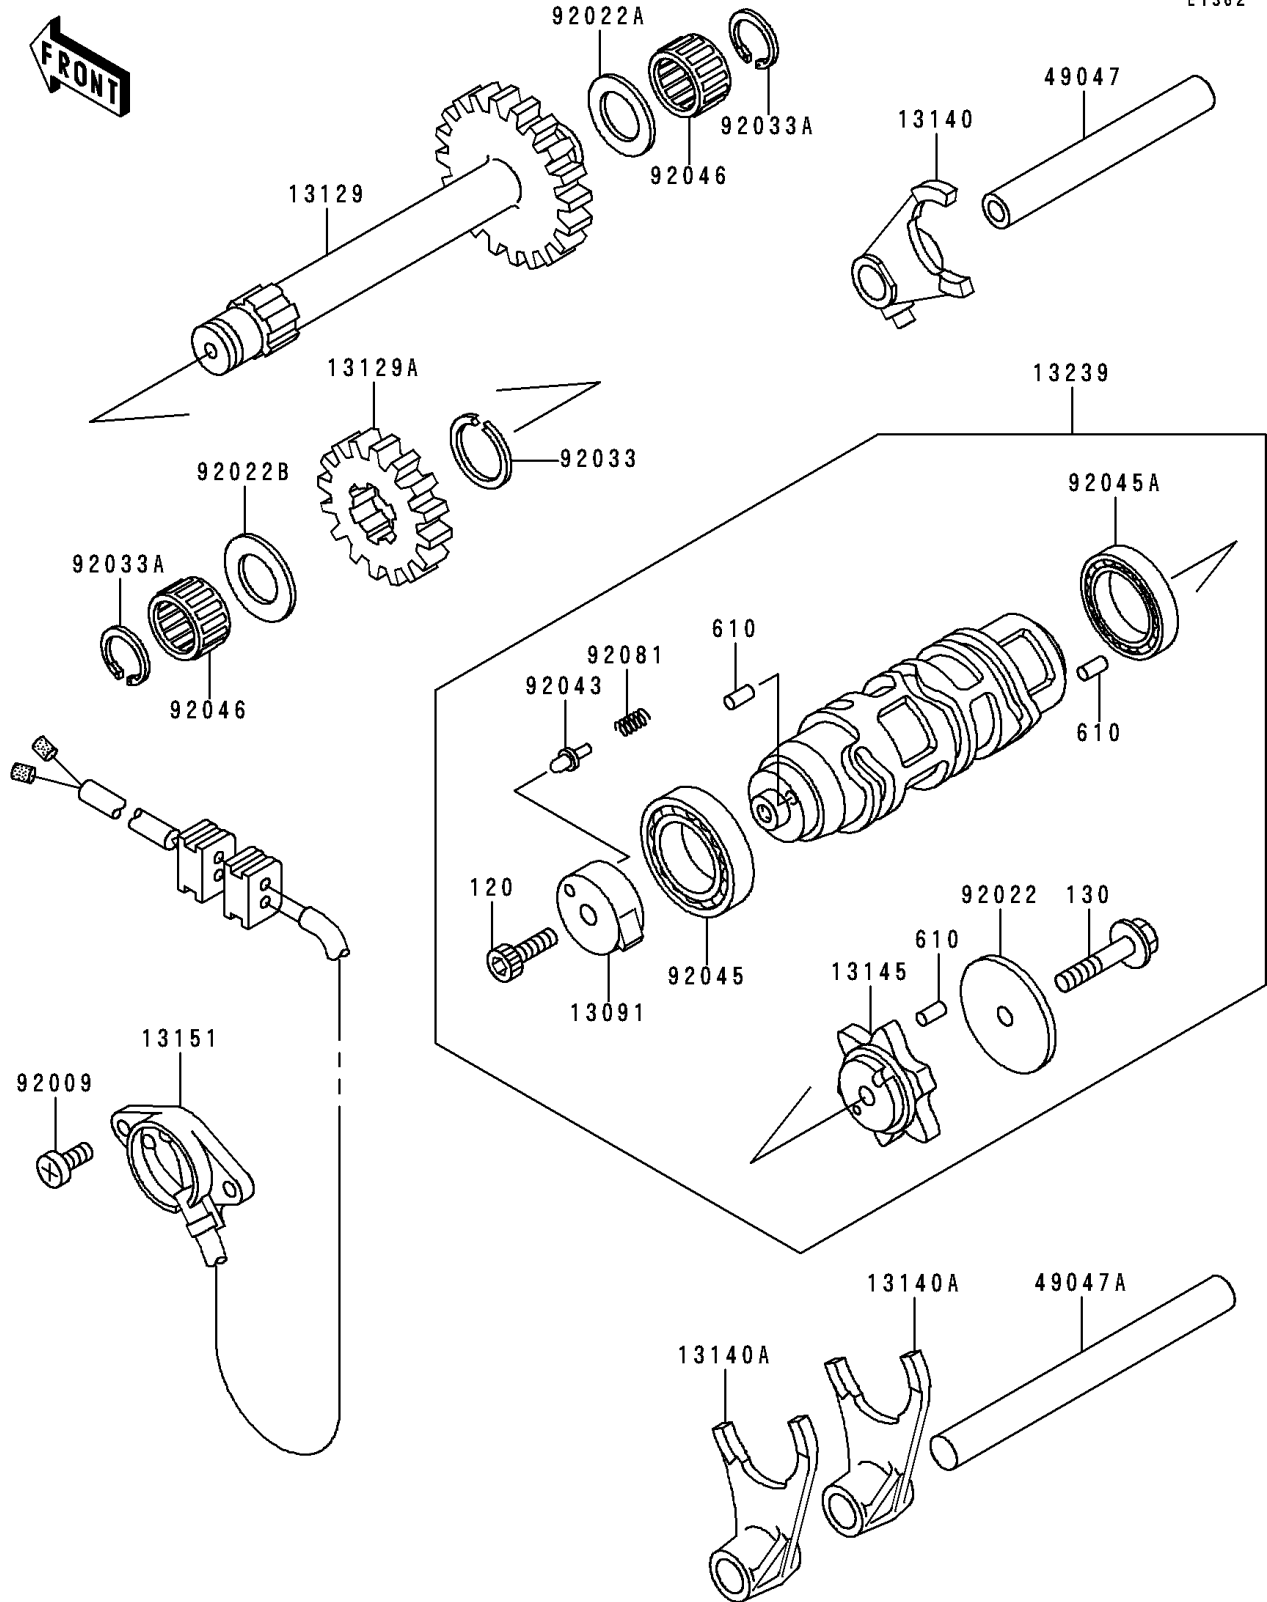

1995 Bayou 300 PARTS DIAGRAM

Gear Change Drum/Shift Fork(s)

E1362

1995 Bayou 300 PARTS LIST

Gear Change Drum/Shift Fork(s)

ITEM NAME	PART NUMBER	QUANTITY
BOLT-SOCKET,6X20 (Ref # 120)	120Q0620	1
BOLT-FLANGED,6X30 (Ref # 130)	130G0630	1
ROLLER,4X10 (Ref # 610)	610A0410	8
HOLDER,NEUTRAL SWITCH (Ref # 13091)	13091-1443	1
GEAR-REVERSE (Ref # 13129)	13129-1705	1
GEAR-REVERSE,20T (Ref # 13129A)	13129-1706	1
FORK-SHIFT (Ref # 13140)	13140-1134	1
FORK-SHIFT (Ref # 13140A)	13140-1135	2
CAM-CHANGE DRUM (Ref # 13145)	13145-1057	1
SWITCH-COMP (Ref # 13151)	13151-1079	1
DRUM-ASSY-CHANGE (Ref # 13239)	13239-1154	1
ROD-SHIFT,L=93.7 (Ref # 49047)	49047-1003	1
ROD-SHIFT (Ref # 49047A)	49047-1062	1
SCREW,5X14 (Ref # 92009)	92009-1341	2
WASHER,6.2X38X1.2 (Ref # 92022)	92022-1500	1
WASHER,17.3X28X1 (Ref # 92022A)	92022-255	1
WASHER,17.3X30X1.4 (Ref # 92022B)	92022-270	1
RING-SNAP,20X25.5X1.2 (Ref # 92033)	92033-025	1
RING-SNAP (Ref # 92033A)	92033-032	2
PIN (Ref # 92043)	92043-1287	1
BEARING-BALL,6805 (Ref # 92045)	92045-1122	1
BEARING-BALL,6905X1 (Ref # 92045A)	92045-1150	1
BEARING-NEEDLE,K17X23X13.8 (Ref # 92046)	92046-1184	2
SPRING (Ref # 92081)	92081-1763	1