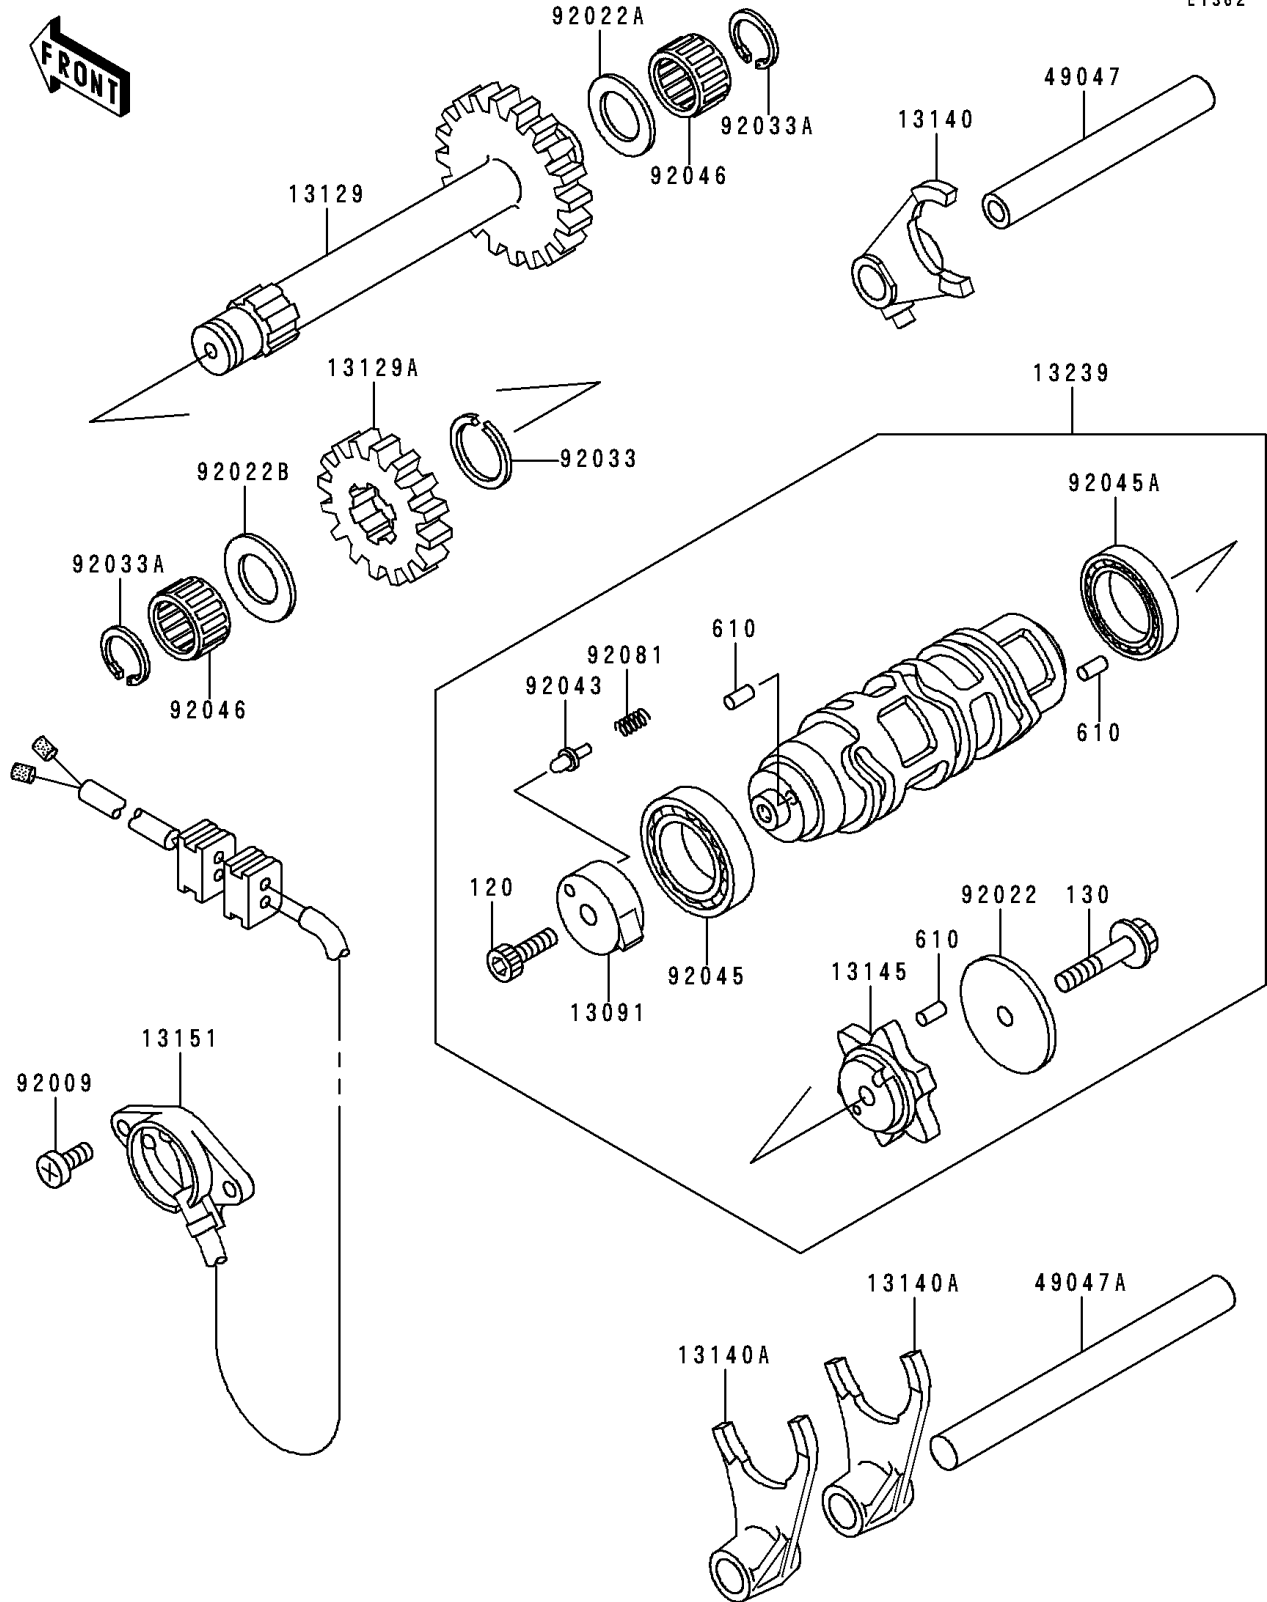

# 1996 Bayou 300 PARTS DIAGRAM

Gear Change Drum/Shift Fork(s)

E1362

# 1996 Bayou 300 PARTS LIST

## Gear Change Drum/Shift Fork(s)

ITEM NAME	PART NUMBER	QUANTITY
BOLT-SOCKET,6X20 (Ref # 120)	120Q0620	1
BOLT-FLANGED,6X30 (Ref # 130)	130G0630	1
ROLLER,4X10 (Ref # 610)	610A0410	8
HOLDER,NEUTRAL SWITCH (Ref # 13091)	13091-1443	1
GEAR-REVERSE (Ref # 13129)	13129-1705	1
GEAR-REVERSE,20T (Ref # 13129A)	13129-1706	1
FORK-SHIFT (Ref # 13140)	13140-1134	1
FORK-SHIFT (Ref # 13140A)	13140-1135	2
CAM-CHANGE DRUM (Ref # 13145)	13145-1057	1
SWITCH-COMP (Ref # 13151)	13151-1079	1
DRUM-ASSY-CHANGE (Ref # 13239)	13239-1154	1
ROD-SHIFT,L=93.7 (Ref # 49047)	49047-1003	1
ROD-SHIFT (Ref # 49047A)	49047-1062	1
SCREW,5X14 (Ref # 92009)	92009-1341	2
WASHER,6.2X38X1.2 (Ref # 92022)	92022-1500	1
WASHER,17.3X28X1 (Ref # 92022A)	92022-255	1
WASHER,17.3X30X1.4 (Ref # 92022B)	92022-270	1
RING-SNAP,20X25.5X1.2 (Ref # 92033)	92033-025	1
RING-SNAP (Ref # 92033A)	92033-032	2
PIN (Ref # 92043)	92043-1287	1
BEARING-BALL,6805 (Ref # 92045)	92045-1122	1
BEARING-BALL,6905X1 (Ref # 92045A)	92045-1150	1
BEARING-NEEDLE,K17X23X13.8 (Ref # 92046)	92046-1184	2
SPRING (Ref # 92081)	92081-1763	1